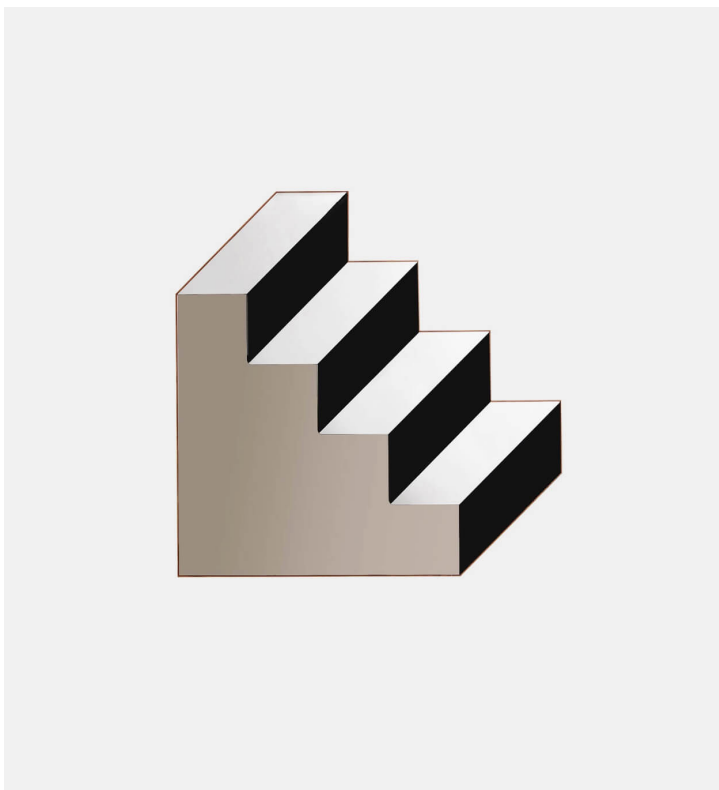

Stair Mirror

Bower

Product Type Mirror

A more literal take on Bower's trompe l'oeil mirrors, the Stair Mirror, composed of nine pieces of tinted mirror, adds an architectural element to any wall.

Dimensions

W55" x D55" x H1,25"

W139,7cm x D139,7cm x H3,17cm

Weight

43kg

UPON ORDERING THIS DESIGN

Specify any details needed to place order.

These should be selection items on the website.