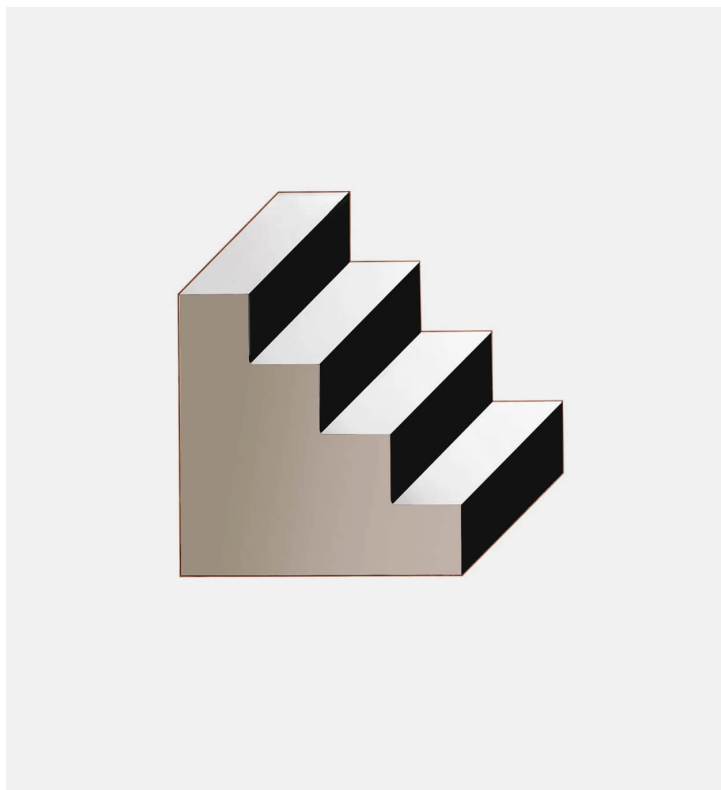

## Stair Mirror

Bower

**Product Type** Mirror

A more literal take on Bower's trompe l'oeil mirrors, the Stair Mirror, composed of nine pieces of tinted mirror, adds an architectural element to any wall.

**Dimensions**

W55" x D55" x H1,25"

W139,7cm x D139,7cm x H3,17cm

**Weight**

43kg

**UPON ORDERING THIS DESIGN**

Specify any details needed to place order.

These should be selection items on the website.