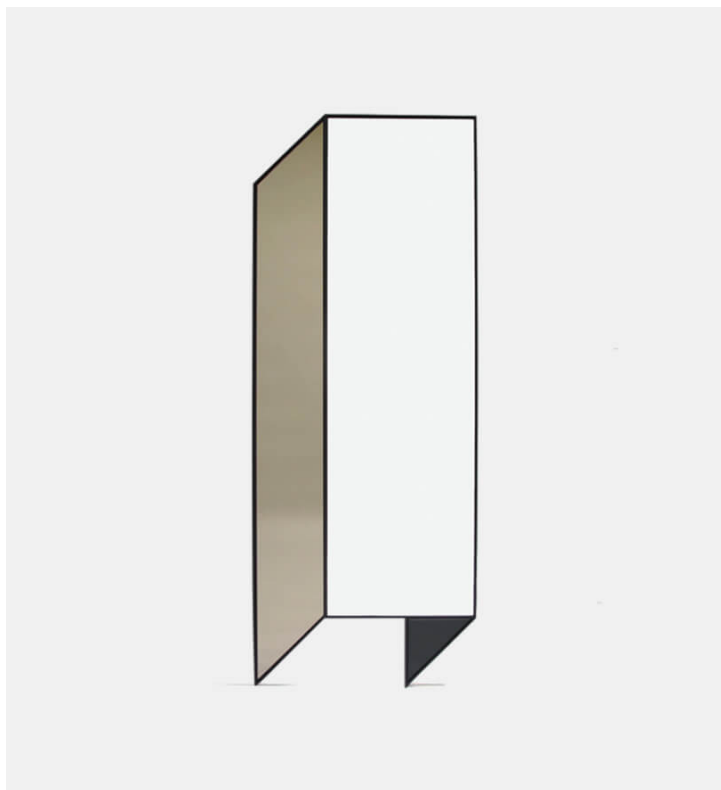

## Fold Floor Mirror

Bower

**Product Type** Mirror

Bower Studio's line of Shape Mirrors uses a variety of tinted glass to create the illusion of three dimensional depth. Useful and eye-catching, these mirrors activate and enliven any environment.

**Dimension**

W25" x D1" x H67"

W63,5cm x D2,54cm x H170,18cm

**UPON ORDERING THIS DESIGN**

Specify any details needed to place order.

These should be selection items on the website.