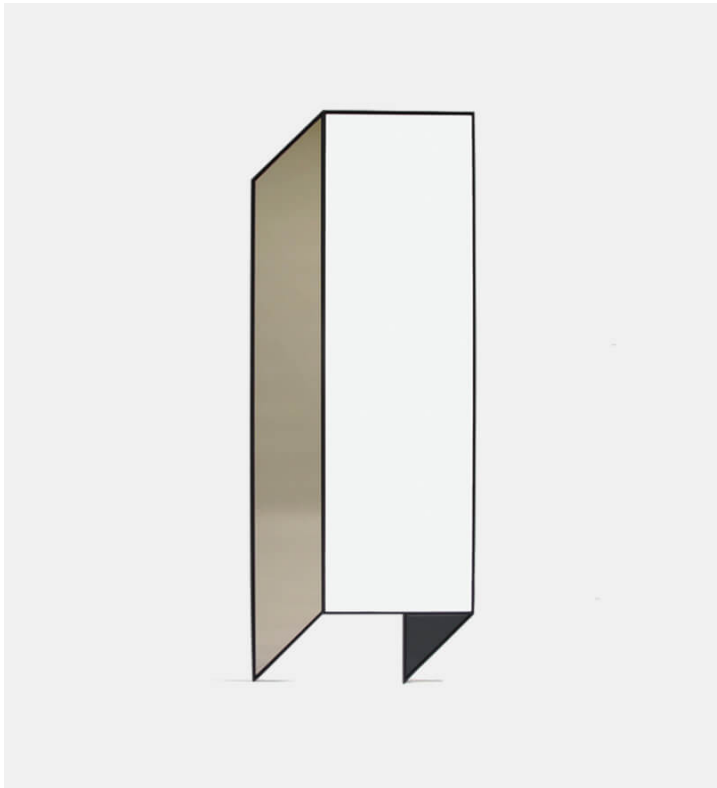

Fold Floor Mirror

Bower

Product Type Mirror

Bower Studio's line of Shape Mirrors uses a variety of tinted glass to create the illusion of three dimensional depth. Useful and eye-catching, these mirrors activate and enliven any environment.

Dimension

W25" x D1" x H67"

W63,5cm x D2,54cm x H170,18cm

UPON ORDERING THIS DESIGN

Specify any details needed to place order.

These should be selection items on the website.