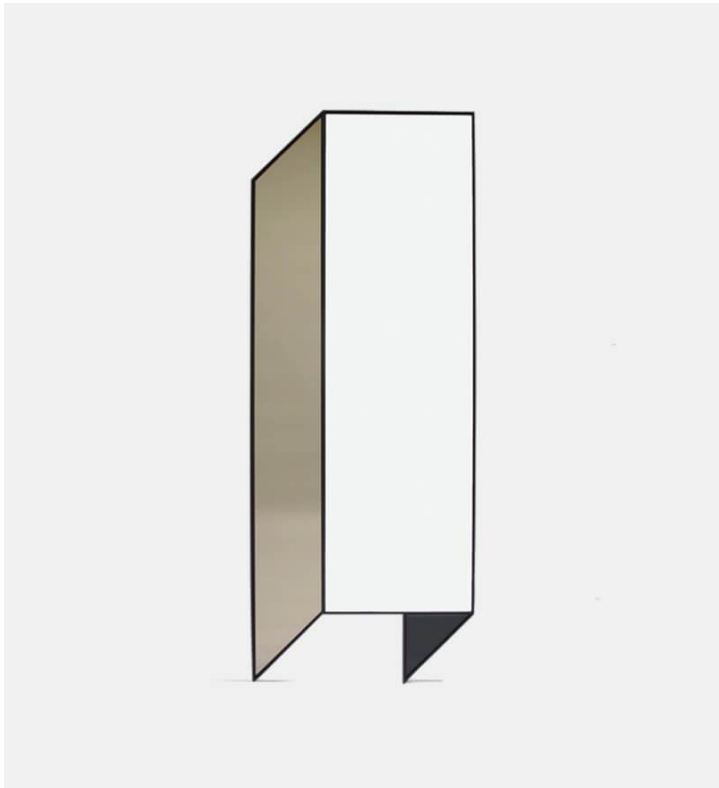

Fold Floor Mirror

Bower

Product Type Mirror

Bower Studio's line of Shape Mirrors uses a variety of tinted glass to create the illusion of three dimensional depth. Useful and eye-catching, these mirrors activate and enliven any environment.

Dimension

W25" x D1" x H67"

W63,5cm x D2,54cm x H170,18cm

UPON ORDERING THIS DESIGN

Specify any details needed to place order.

These should be selection items on the website.