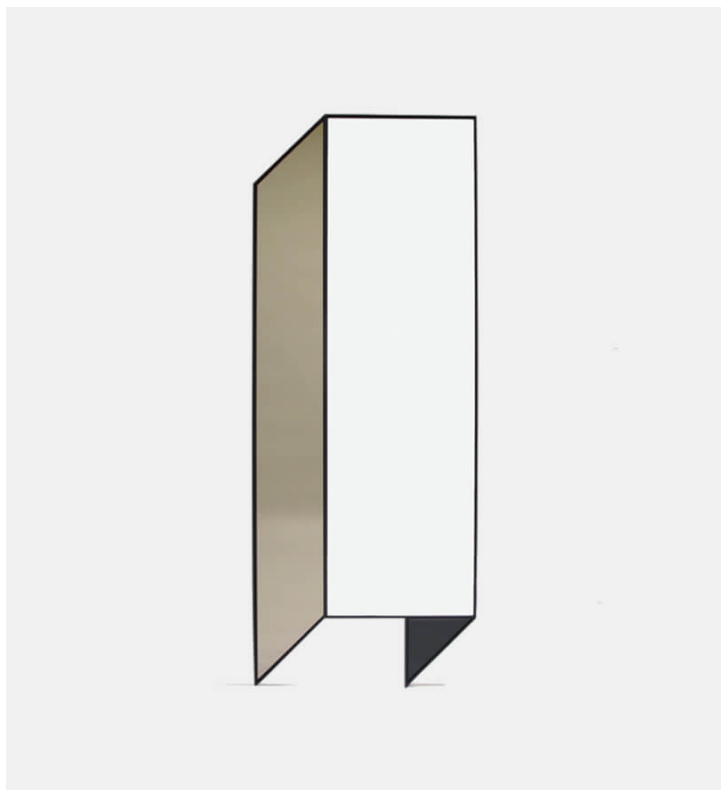

Fold Floor Mirror

Bower

Product Type Mirror

Bower Studio's line of Shape Mirrors uses a variety of tinted glass to create the illusion of three dimensional depth. Useful and eye-catching, these mirrors activate and enliven any environment.

Dimension

W25" x D1" x H67"

W63,5cm x D2,54cm x H170,18cm

UPON ORDERING THIS DESIGN

Specify any details needed to place order.

These should be selection items on the website.