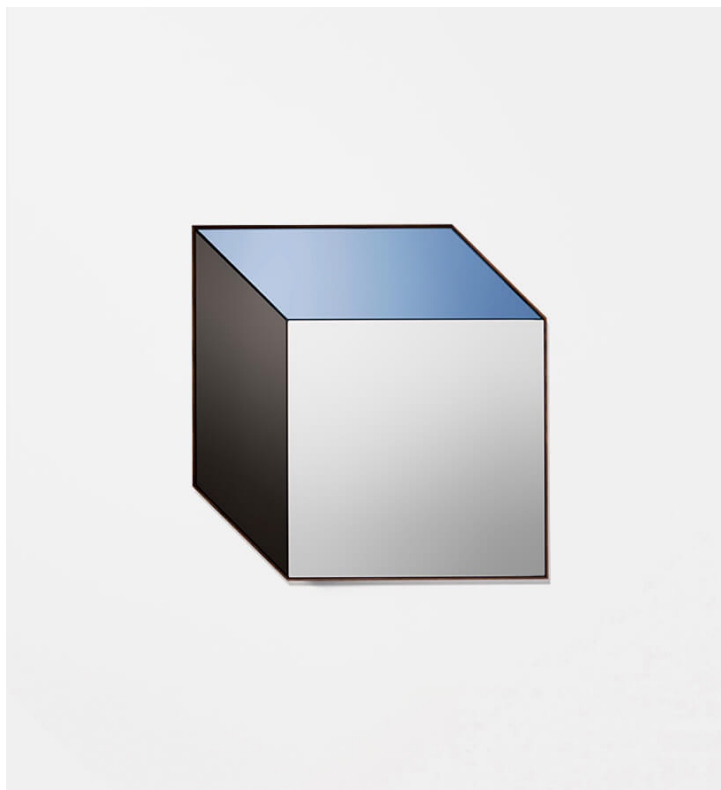

Cube Mirror

Bower

Product Type Mirror

Bower Studio's line of Shape Mirrors uses a variety of tinted glass to create the illusion of three dimensional depth. Useful and eye-catching, these mirrors activate and enliven any environment.

Dimensions

W24,25" x D24,25" x H1"

W61,5cm x D61,5cm x H2,5cm

Weight

10,8 kg

UPON ORDERING THIS DESIGN

Specify any details needed to place order.

These should be selection items on the website.