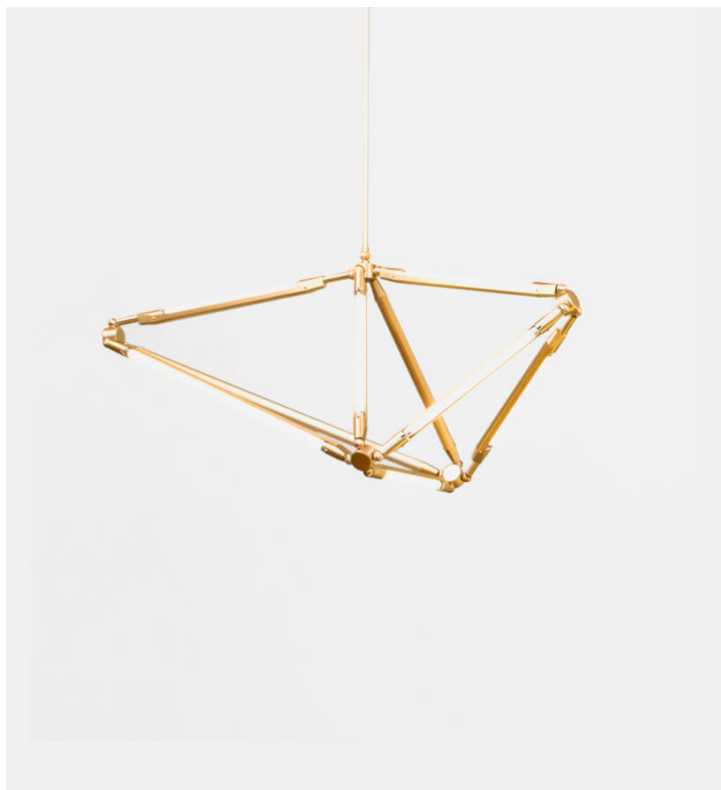

SHY 17

Bec Brittain

**Product Type** Ceiling

The SHY light uses the spare beauty of thin LED tubes to define the edges of its shape; in this way the function of the piece is created by its form and vice versa. The modular hardware can be reconfigured in a myriad of different ways, creating new shapes according to what the space demands.

Dimensions

W38" x D18" x H17"

W96,5cm x D46cm x H435cm

Includes a metal mounting stem up to 35 inch / 890 mm and canopy in matching metal finish which houses a low voltage transformer / dimming module for Local installation.

Metal stems up to 95 inch / 2415 mm are available for additional cost

Weight

5,9 kg

LED Illumination

24 VDC T5 LED tube

2700 Kelvin

90 CRI

Electrical

Canopy: 5 x 0.25 inch (127 x 6 mm) round in matching metal finish

Please inquire for detailed electrical specs

UPON ORDERING THIS DESIGN

Specify any details needed to place order.

These should be selection items on the website.