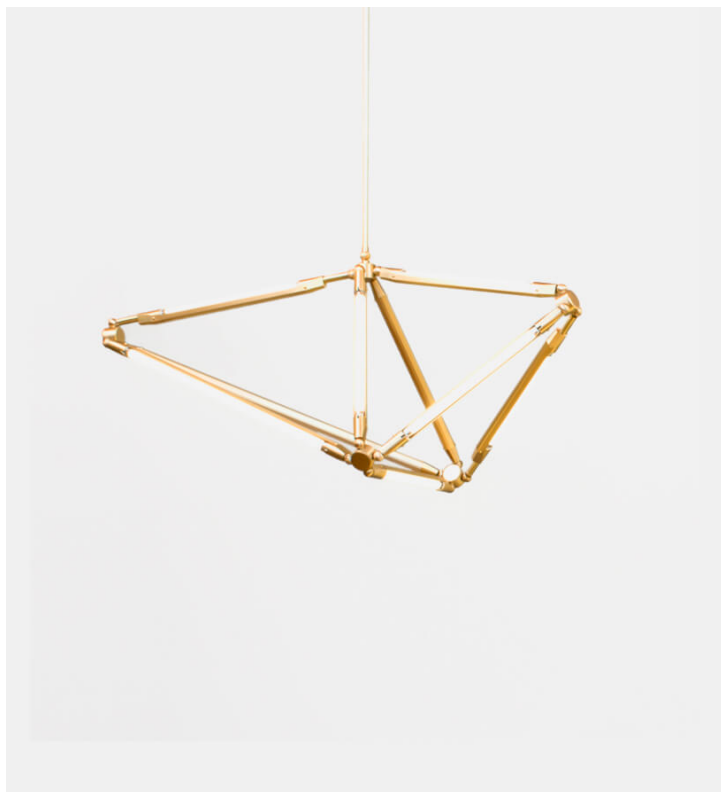

SHY 17

Bec Brittain

**Product Type** Ceiling

The SHY light uses the spare beauty of thin LED tubes to define the edges of its shape; in this way the function of the piece is created by its form and vice versa. The modular hardware can be reconfigured in a myriad of different ways, creating new shapes according to what the space demands.

Dimensions

W38" x D18" x H17"

W96,5cm x D46cm x H435cm

Includes a metal mounting stem up to 35 inch / 890 mm and canopy in matching metal finish which houses a low voltage transformer / dimming module for Local installation.

Metal stems up to 95 inch / 2415 mm are available for additional cost

Weight

5,9 kg

LED Illumination

24 VDC T5 LED tube

2700 Kelvin

90 CRI

Electrical

Canopy: 5 x 0.25 inch (127 x 6 mm) round in matching metal finish

Please inquire for detailed electrical specs

UPON ORDERING THIS DESIGN

Specify any details needed to place order.

These should be selection items on the website.