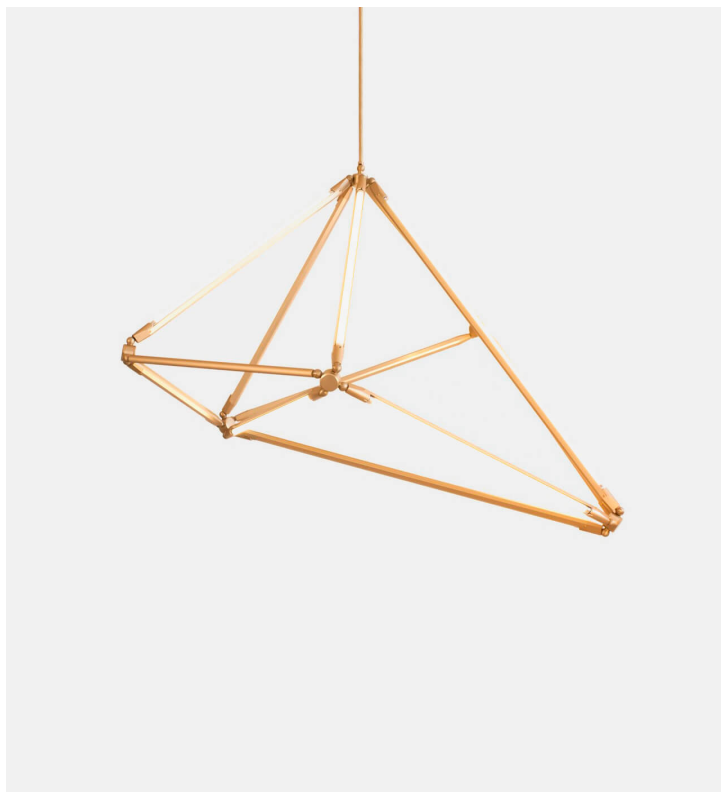

SHY 02

Bec Brittain

Product Type Ceiling

The SHY light uses the spare beauty of thin LED tubes to define the edges of its shape; in this way the function of the piece is created by its form and vice versa. The modular hardware can be reconfigured in a myriad of different ways, creating new shapes according to what the space demands.

Dimensions

W39" x D35" x H34"

W99cm x D89cm x H86,5cm

Includes a metal mounting stem up to 35 inch / 890 mm and canopy in matching metal finish which houses a low voltage transformer / dimming module for Local installation.

Metal stems up to 95 inch / 2415 mm available for additional cost

Weight

10 kg

LED Illumination

24 VDC T5 LED tube

2700 Kelvin

90 CRI

Electrical

Wattage: 63 Watt

Lumens: 5040 Lumens

110 - 240 VAC

277 VAC upon request

Installation - Standard

Locally mounted driver

Dimming: 0-10V wireless (Lutron Pico)

Canopy: 9.25 x 1.625 inch (235 x 41 mm) round in matching metal finish