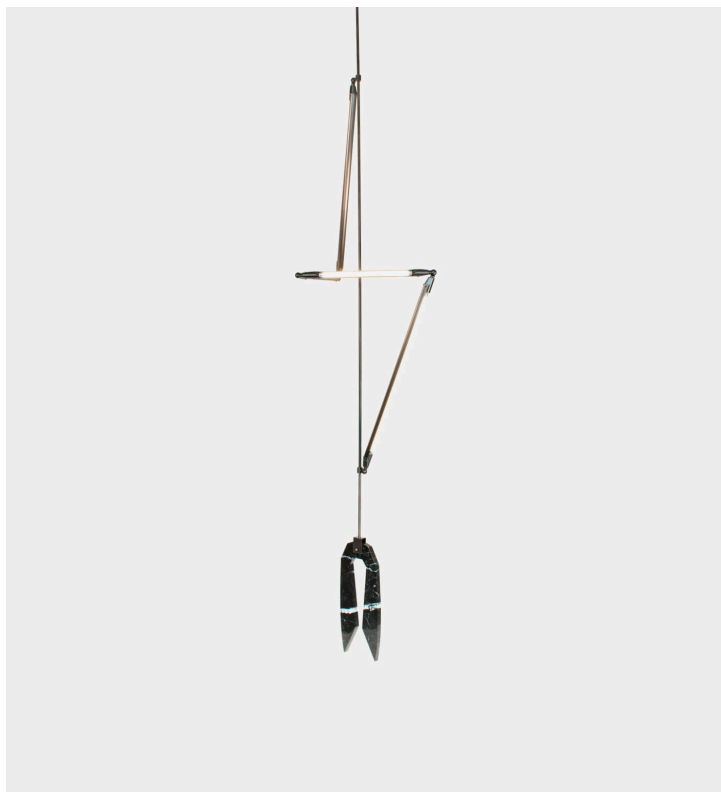

Helix Long

Bec Brittain

Product Type Pendant

Helix is comprised of custom brass hardware and LED tubes wrapping around a central support. The hanging fixtures are available with Disc or Cravat counterweights; the floor fixture is available with a variety of stone bases.

Dimensions

Ellipse: W22" x D14" x H63"

W56cm x D35,5cm x 160cm

Cravat: W22" x D14" x H69,5"

W56cm x D35,5cm x H176,5cm

Metal stems up to 95 inch / 2415 mm are available for additional cost

Weight

4,5 kg

LED Illumination

24 VDC T5 LED tube

CRI 90

Color Temperature: 2700 Kelvin

Canopy

Local: 8 x 1.625 inch (203 x 41mm) round in matching metal finish

Short and Long pair: 12.25 x 1.75 inch (311 x 44 mm). Remote: upon request