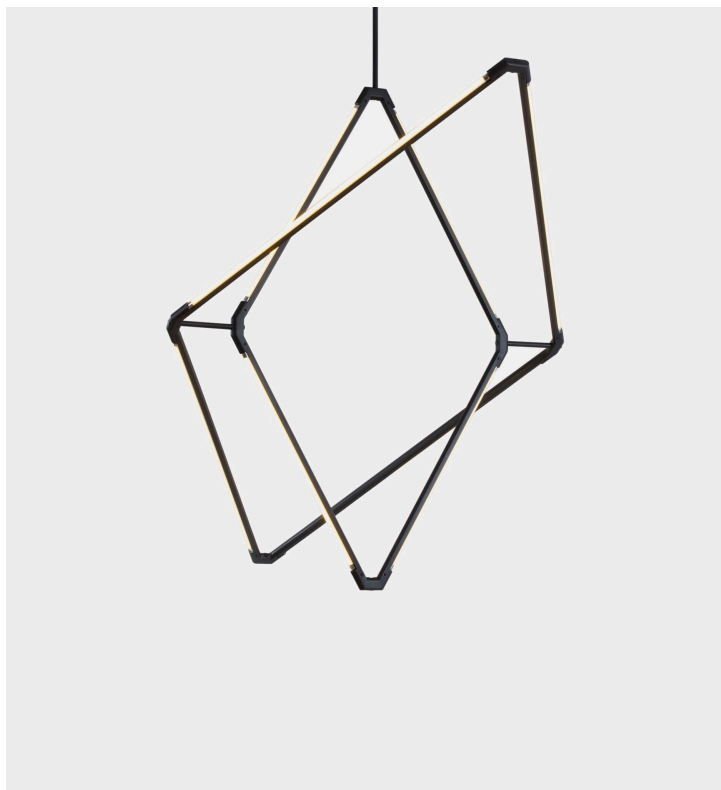

## Zelda Orbits

Bec Brittain

**Product Type** Ceiling

Zelda juxtaposes the powerful materiality of brass-encased LED tubing with gracefully suspended planar forms. This light comes in multiple shapes, sizes and configurations, and seamlessly adapts to a vast array of spaces and sensibilities. Zelda's flexible form can be fashioned as a simple single diamond, arranged concentrically in geometric orbits, or fit together like the links of a chain.

### **Dimensions**

#### *Medium*

28 x 42 x 28 inch H

710 x 1065 x 710 mm

#### *Large*

39 x 60 x 46 inch H 990 x 1525 x 1170 mm