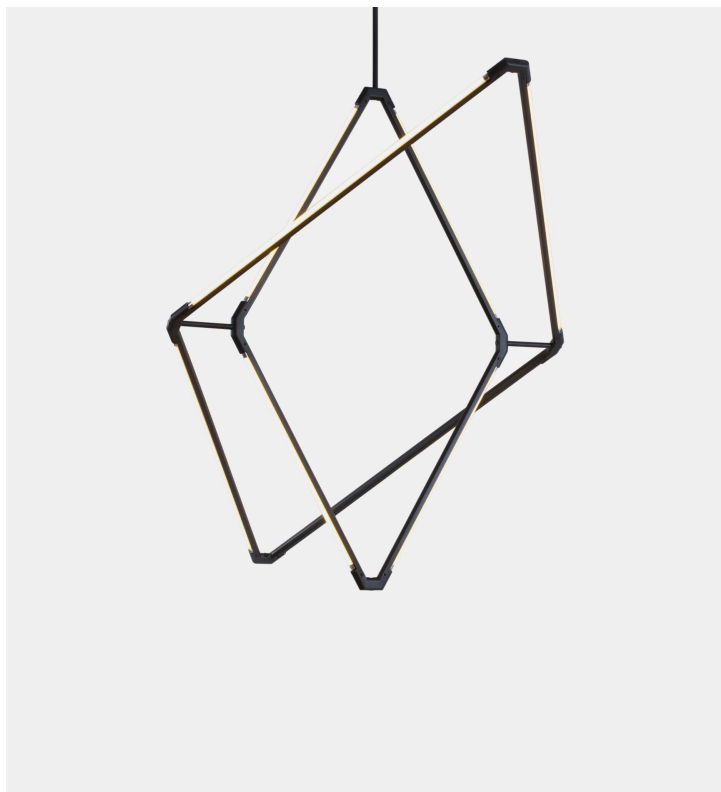

Zelda Orbits

Bec Brittain

Product Type Ceiling

Zelda juxtaposes the powerful materiality of brass-encased LED tubing with gracefully suspended planar forms. This light comes in multiple shapes, sizes and configurations, and seamlessly adapts to a vast array of spaces and sensibilities. Zelda's flexible form can be fashioned as a simple single diamond, arranged concentrically in geometric orbits, or fit together like the links of a chain.

Dimensions

W28" x D42" x H28"

W71cm x D106,5cm x H71cm

Weight

6,6 kg

LED Illumination

24 VDC T5 LED tube

2700 Kelvin

120V Dimming: C-L (Lutron) switching

Canopy: 8 x 1.6255 inch (203 x 41 mm) round in matching metal finish

240V Dimming: 0-10V wireless (Lutron Pico)

Canopy: 9.25 x 1.6255 inch (235 x 41 mm) round in matching metal finish