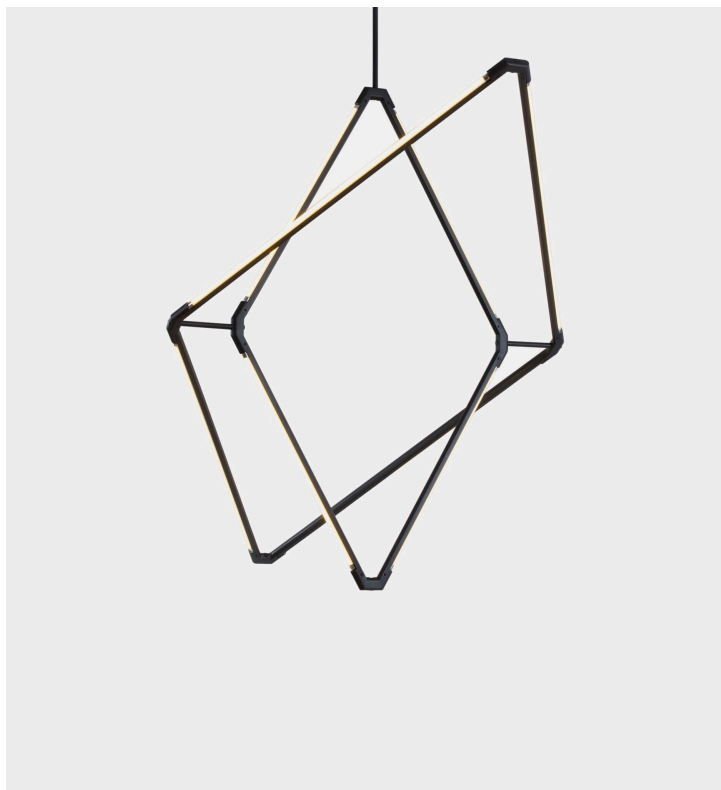

Zelda Orbits

Bec Brittain

Product Type Ceiling

Zelda juxtaposes the powerful materiality of brass-encased LED tubing with gracefully suspended planar forms. This light comes in multiple shapes, sizes and configurations, and seamlessly adapts to a vast array of spaces and sensibilities. Zelda's flexible form can be fashioned as a simple single diamond, arranged concentrically in geometric orbits, or fit together like the links of a chain.

Dimensions

Medium

28 x 42 x 28 inch H

710 x 1065 x 710 mm

Large

39 x 60 x 46 inch H 990 x 1525 x 1170 mm

Weight

6,6 kg

277 VAC upon request

Installation - Standard

Locally mounted driver

120V Dimming: C-L (Lutron) switching

Canopy: 8 x 1.6255 inch (203 x 41 mm) roundin matching metal finish

240V Dimming: 0-10V wireless (Lutron Pico)

Canopy: 9.25 x 1.6255 inch (235 x 41 mm) roundin matching metal finish

Installation - Alternate

Remotely mounted driver

120V Dimming: C-L (Lutron) switching

240V Dimming: 0-10V hardwired

Canopy: 5 x 0.25 inch (127 x 6 mm) roundin matching metal finish