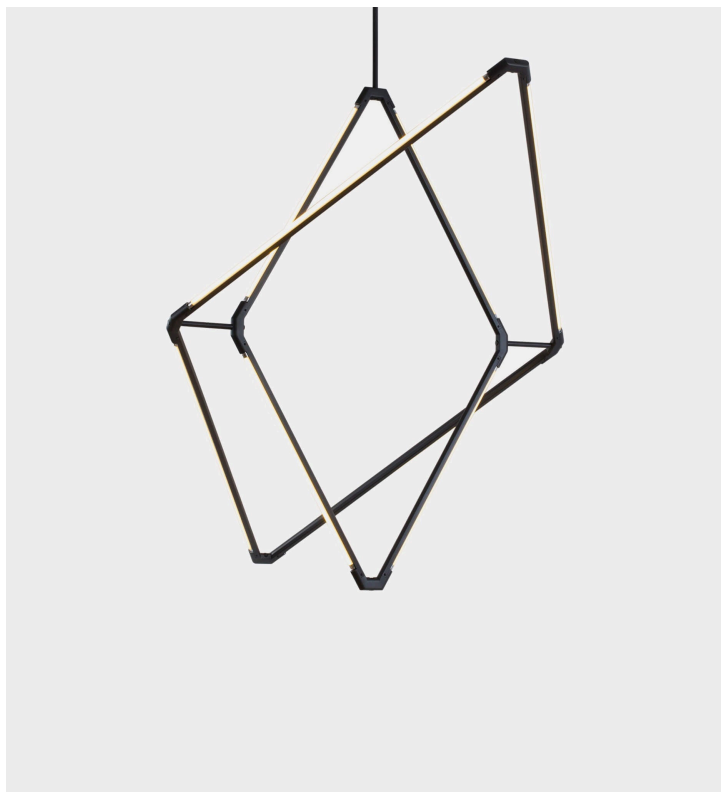

Zelda Orbits

Bec Brittain

Product Type Ceiling

Zelda juxtaposes the powerful materiality of brass-encased LED tubing with gracefully suspended planar forms. This light comes in multiple shapes, sizes and configurations, and seamlessly adapts to a vast array of spaces and sensibilities. Zelda's flexible form can be fashioned as a simple single diamond, arranged concentrically in geometric orbits, or fit together like the links of a chain.

Dimensions

Medium

28 x 42 x 28 inch H

710 x 1065 x 710 mm

Large

39 x 60 x 46 inch H 990 x 1525 x 1170 mm

Weight

6,6 kg

277 VAC upon request

Installation - Standard

Locally mounted driver

120V Dimming: C-L (Lutron) switching

Canopy: 8 x 1.6255 inch (203 x 41 mm) roundin matching metal finish

240V Dimming: 0-10V wireless (Lutron Pico)

Canopy: 9.25 x 1.6255 inch (235 x 41 mm) roundin matching metal finish

Installation - Alternate

Remotely mounted driver

120V Dimming: C-L (Lutron) switching

240V Dimming: 0-10V hardwired

Canopy: 5 x 0.25 inch (127 x 6 mm) roundin matching metal finish