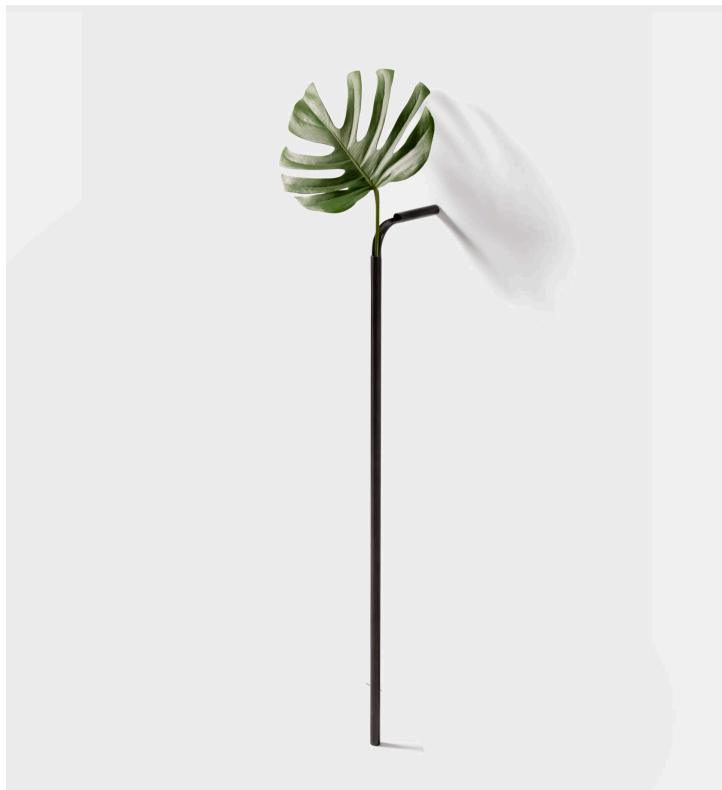

Solo Vase

Wentz

Product Type Vase

Solo Vase proposes an unconventional and delicate way of bringing nature into the house. The slim metallic tube holds a single leaf or flower, mimetizing the continuation of the stems. The detail is made by a cut in the curve of the tube – inspired by the primitive work with cane and bamboo – which brings a feeling of flexibility and naturalness to the rigid tube. The Solo Vase stands on the floor and leans on the wall, supported by a hidden fixture, from where the vase can be gently pulled off for the water maintenance.

Dimensions

W: 2cm / 0,8"

D: 16cm / 6,3"

H: A: 95cm / 37,4"

Colors

Black Aluminum, Stainless Steel

Note

The vase can be gently pulled off the wall support for water maintenance.