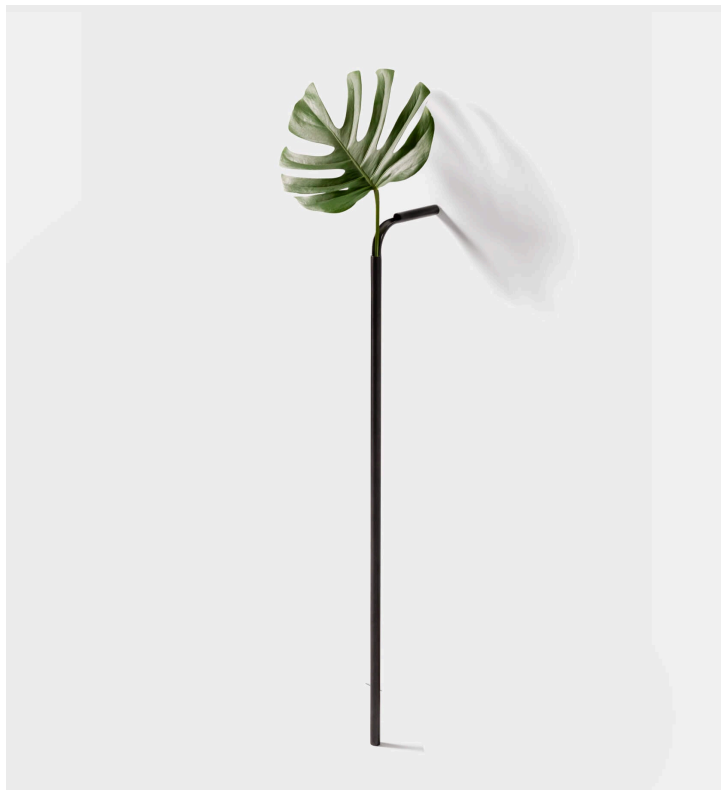

Solo Vase

Wentz

Product Type Vase

Solo Vase proposes an unconventional and delicate way of bringing nature into the house. The slim metallic tube holds a single leaf or flower, mimetizing the continuation of the stems. The detail is made by a cut in the curve of the tube – inspired by the primitive work with cane and bamboo – which brings a feeling of flexibility and naturalness to the rigid tube. The Solo Vase stands on the floor and leans on the wall, supported by a hidden fixture, from where the vase can be gently pulled off for the water maintenance.

Dimensions

W: 2cm / 0,8"

D: 16cm / 6,3"

H: A: 95cm / 37,4"

Colors

Black Aluminum, Stainless Steel

Note

The vase can be gently pulled off the wall support for water maintenance.