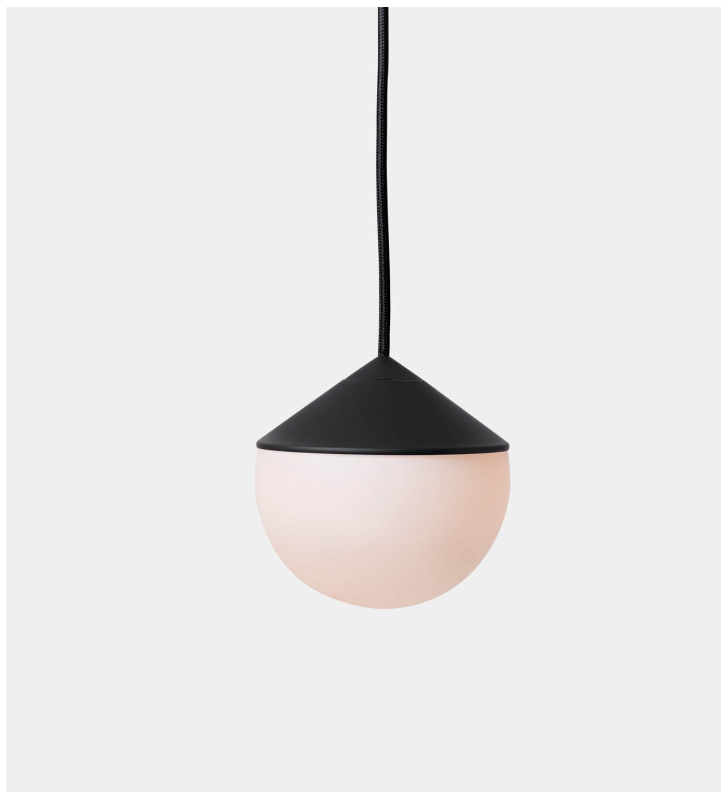

Tombo Pendant

Wentz

Product Type Pendant

The Tombo table lamp gave rise to its pendant version. Made of metal, mouth-blown glass and built-in LED, the object has a clean and geometric design to be used in any room. The diffused light and the small size of the lamp allows it to be used individually or in multiples over dining tables, side tables, bedsides, consoles and hallways.

Dimensions

W: 15cm / 5,9"

D: 15cm / 5,9"

H: 15cm / 5,9"

Cable

Fabric covered. 300cm / 118"

Colors

Black, White, Brass, Stainless Steel

Voltage

100-240V

Note

The glass sphere is subject to shape variations and small bubbles on its surface due to the mouth-blown process. These characteristics are part of the product history and make every single piece unique.

Light Source:

Built-in LED. 150lm. 2700K. 90 IRC.

Dimming

No. Contact us for special dimming systems.

Canopy

Aluminum/Solid Brass/Stainless Steel, same finishing as the lamp.
Ø: 11cm /4,3"

UPON ORDERING THIS DESIGN