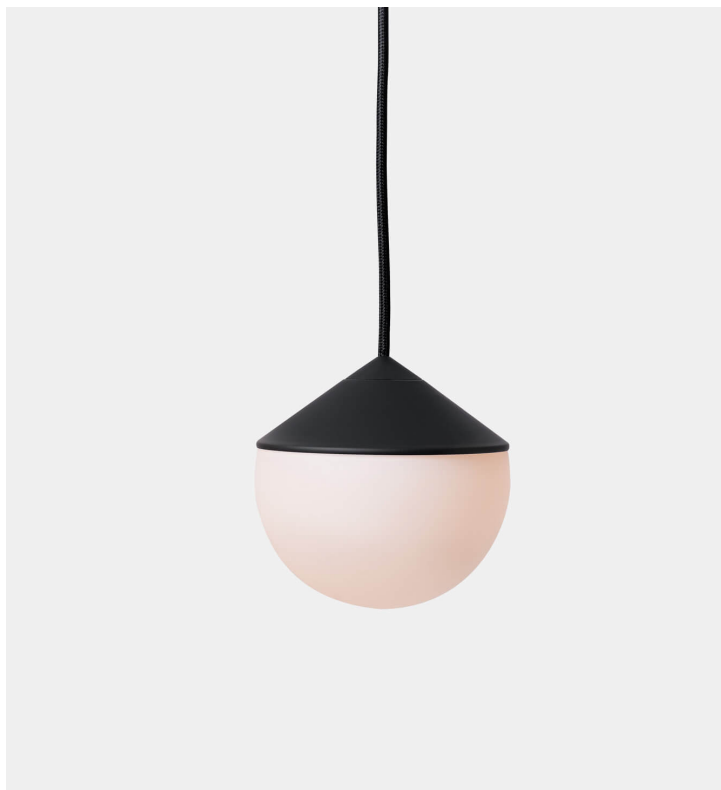

Tombo Pendant

Wentz

Product Type Pendant Light

The Tombo table lamp gave rise to its pendant version. Made of metal, mouth-blown glass and built-in LED, the object has a clean and geometric design to be used in any room. The diffused light and the small size of the lamp allows it to be used individually or in multiples over dining tables, side tables, bedsides, consoles and hallways.

Dimensions

W: 15cm / 5,9"

D: 15cm / 5,9"

H: 15cm / 5,9"

Cable

Fabric covered. 300cm / 118"

Colors

Black, White, Brass, Stainless Steel

Voltage

100-240V

Note

The glass sphere is subject to shape variations and small bubbles on its surface due to the mouth-blown process. These characteristics are part of the product history and make every single piece unique.

Light Source:

Built-in LED. 150lm. 2700K. 90 IRC.

Dimming

No. Contact us for special dimming systems.

Canopy

Aluminum/Solid Brass/Stainless Steel, same finishing as the lamp.
Ø: 11cm /4,3"

UPON ORDERING THIS DESIGN