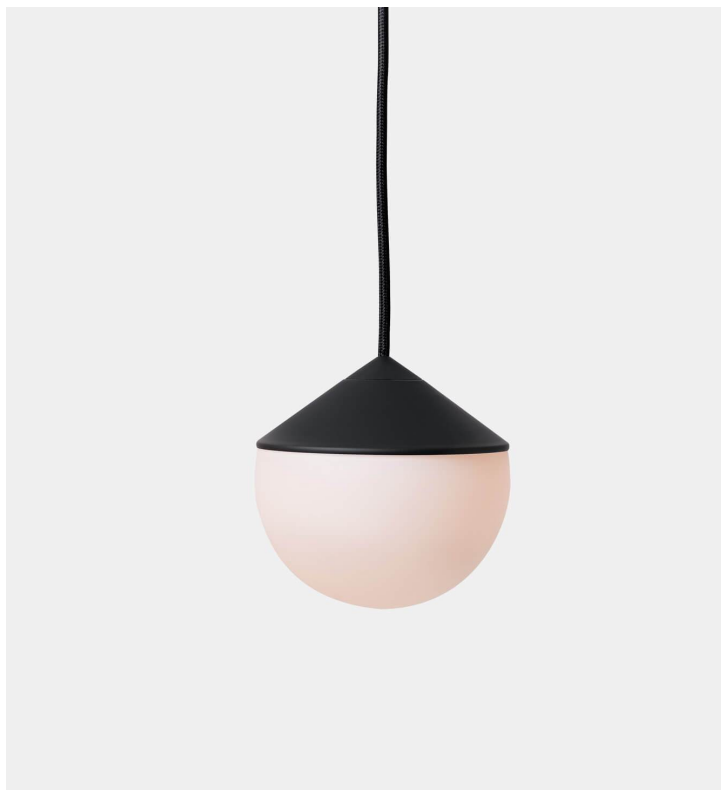

Tombo Pendant

Wentz

Product Type Ceiling

The Tombo table lamp gave rise to its pendant version. Made of metal, mouth-blown glass and built-in LED, the object has a clean and geometric design to be used in any room. The diffused light and the small size of the lamp allows it to be used individually or in multiples over dining tables, side tables, bedsides, consoles and hallways.

Dimensions

W: 15cm / 5,9"

D: 15cm / 5,9"

H: 15cm / 5,9"

Cable

Fabric covered. 300cm / 118"

Colors

Black, White, Brass, Stainless Steel

Voltage

100-240V

Note

The glass sphere is subject to shape variations and small bubbles on its surface due to the mouth-blown process. These characteristics are part of the product history and make every single piece unique.

Light Source:

Built-in LED. 150lm. 2700K. 90 IRC.

Dimming

No. Contact us for special dimming systems.

Canopy

Aluminum/Solid Brass/Stainless Steel, same finishing as the lamp.
Ø: 11cm / 4,3"

UPON ORDERING THIS DESIGN