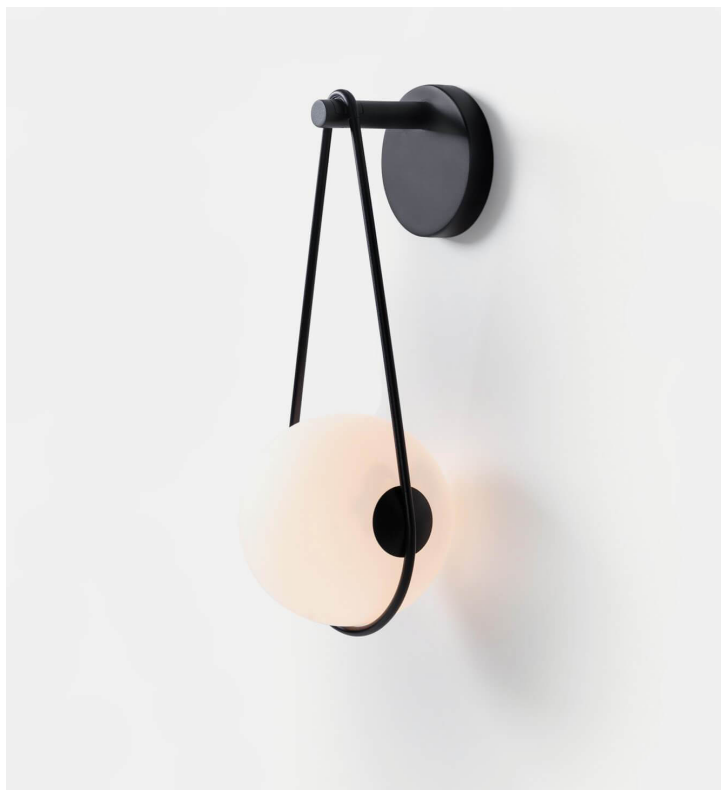

Corda Wall Lamp

Wentz

Product Type Sconce

The Corda ("Rope" in Portuguese) series explores the simplicity of forms and raises abstract concepts such as the sensation of gravity present in the composition of the object. Its thin metal structure, though rigid, was designed to look flexible, as if the blown glass sphere was suspended by a rope.

Dimensions:

22x20x55cm / 8¾" x 8" x 21½"

Voltage (V)

120 or 240 V

Light Source

Built-in LED. 150lm. 2700K. 90 CRI.

Certifications

UL, cUL, Title 24, CE.