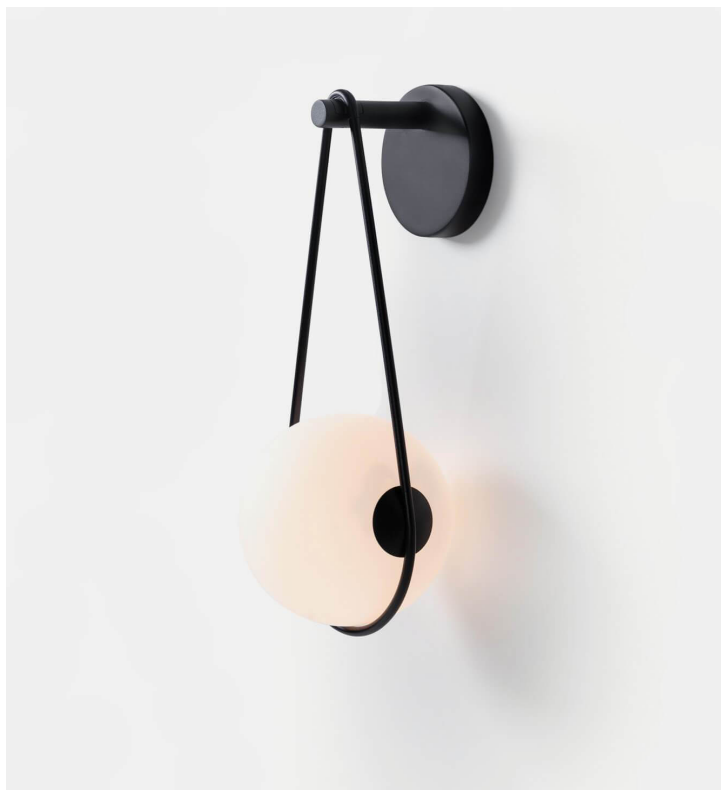

## Corda Wall Lamp

Wentz

**Product Type**      Sconce

The Corda ("Rope" in Portuguese) series explores the simplicity of forms and raises abstract concepts such as the sensation of gravity present in the composition of the object. Its thin metal structure, though rigid, was designed to look flexible, as if the blown glass sphere was suspended by a rope.

**Dimensions**

W8,7" x D8,7" x H21,7"

W22cm x D22cm x H55cm

**Voltage (V)**

120 or 240 V

**Light Source**

Built-in LED. 150lm. 2700K. 90 CRI.

**Certifications**