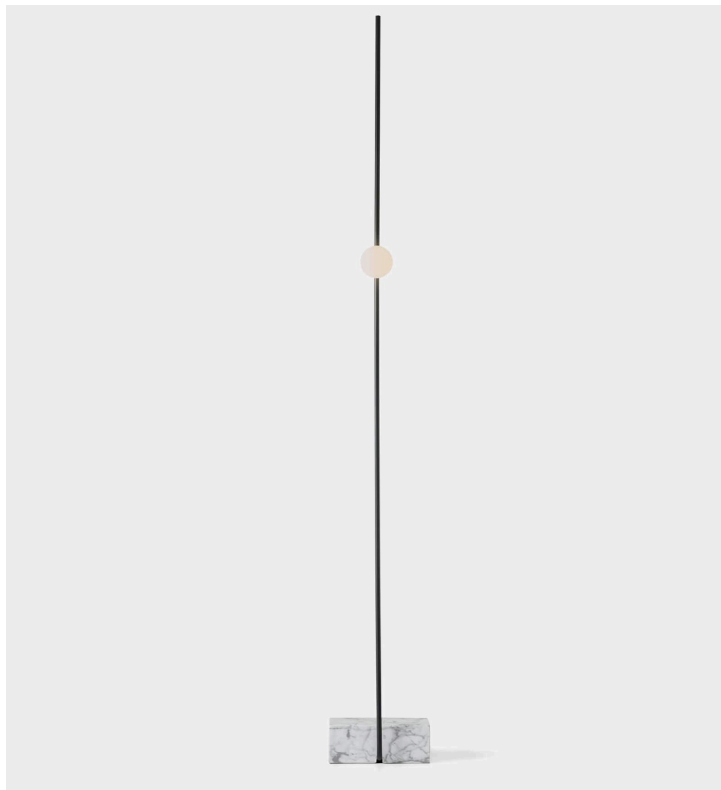

Adobe Lamp

Wentz

Product Type Floor Lamp

The sensation of movement and balance in static objects is one of our favorite design approaches and it is even more highlighted in the Adobe Collection. The objects were designed from a thin and continuous metal frame, balanced by a heavy marble block, which makes explicit the relation between the elements of the composition, as if each component would have an action over the other. The Adobe Floor Lamp has a mouth-blown glass sphere with a built-in LED attached to the metal frame. Its diffused and subtle light can be used as a sculptural element and as a complementary interiors lighting, as well as next to armchairs, sofas, bedsides or consoles which require direct light.

Dimensions

24x32x180cm / 9½" x 12½" x 71"

Cable Length

59"

150cm

Light Source

Built-in LED. 60lm. 2700K. 90 IRC.

Voltage (V)