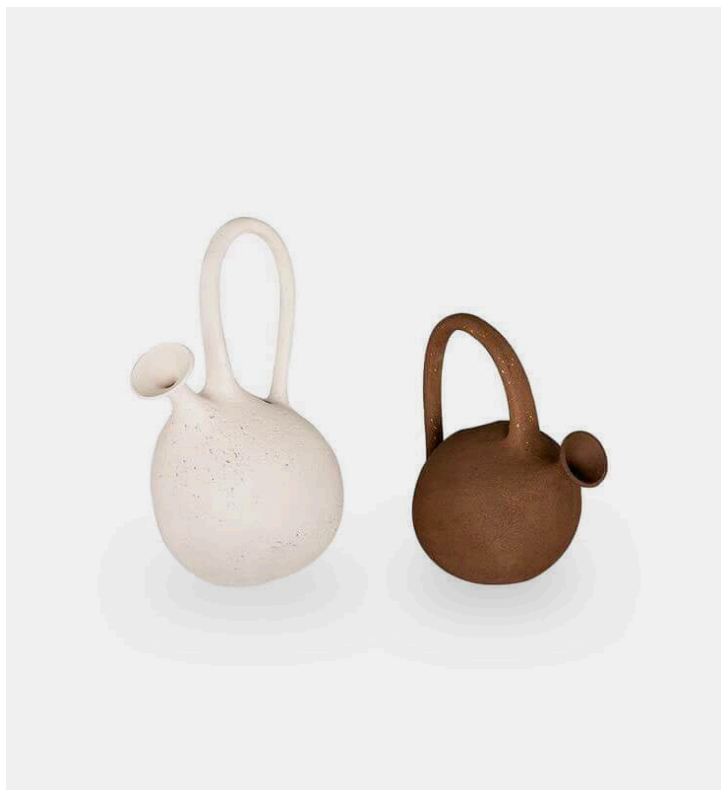

## Aqua Regis

Tacchini

**Product Type** Vase

The Aqua Regis amphora derives its name from the famous liquid named by alchemists for its ability to dissolve gold. Thrown on a potter's wheel and made of engobed semi-refractory, the amphora is a rounded structure with a single lateral handle and ample footed base.

**Dimensions**

L6,2" x D9" x H13,7"

L16cm x P23cm x H35cm

L6,2" x D8,85" x H10"

L16cm x D22,5cm x H25,5cm

L4,7" x D4,7" x H12,4"

L12cm x D12cm x H31,5cm

**Weight**