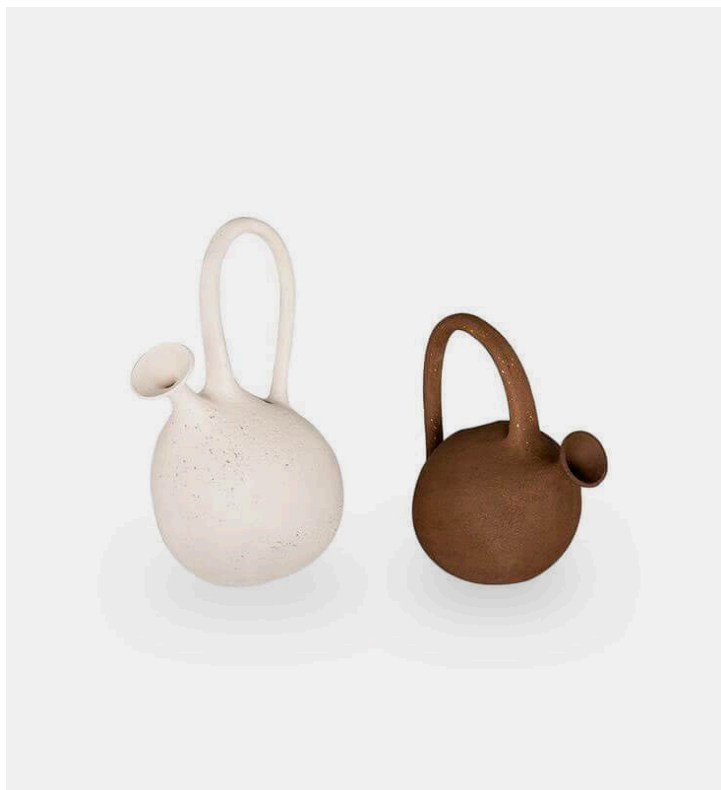

Aqua Regis

Tacchini

Product Type Vase

The Aqua Regis amphora derives its name from the famous liquid named by alchemists for its ability to dissolve gold. Thrown on a potter's wheel and made of engobed semi-refractory, the amphora is a rounded structure with a single lateral handle and ample footed base.

Dimensions

L6,2" x D9" x H13,7"

L16cm x P23cm x H35cm

L6,2" x D8,85" x H10"

L16cm x D22,5cm x H25,5cm

L4,7" x D4,7" x H12,4"

L12cm x D12cm x H31,5cm

Weight