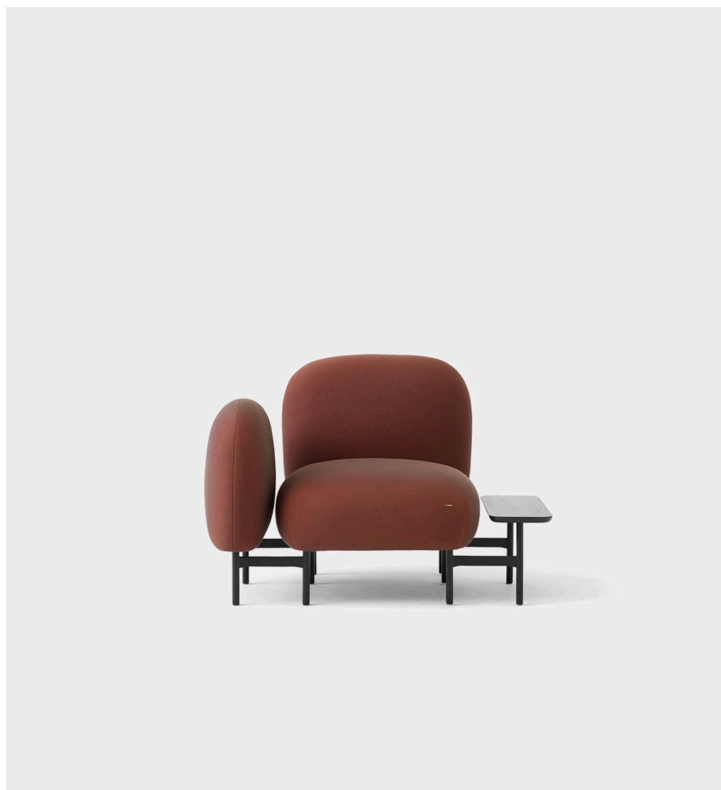

## Isole NN1A–NN1F

&Tradition

### Product Type      Sofa

Nendo and Nichetto co-created Isole virtually via a long distance exchange of ideas inspired by traditional Japanese poetry called Tanka, where one person starts the poem and the other person completes it. Isole is Italian for islands, echoed in a unique modular sofa concept replete with individual components. Isole is a versatile sofa with discrete side tables expressed in an aesthetic that's soft, endearing and inviting.