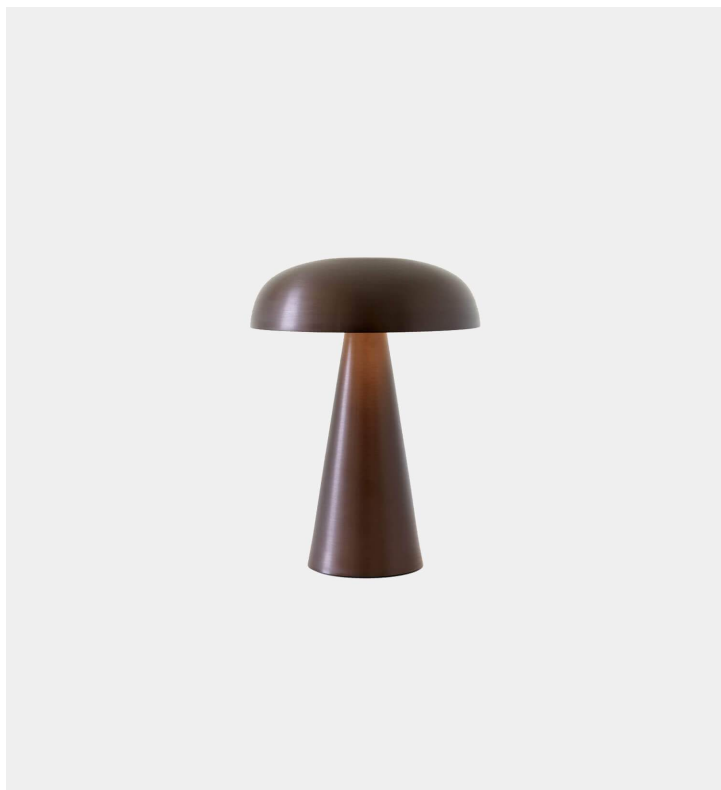

Como SC53

&tradition

Product Type Table Lamp

Match lighting to mood with Como SC53, a portable table lamp from Space Copenhagen. Crafted from anodized aluminium, Como's sturdy base tapers up towards a softy curved, mushroom-shaped shade. This battery-powered lamp can operate for eleven hours at the highest setting, with an extra battery option that allows additional operating. It is easily recharged with a magnetic USB cable or a charging tray.

Dimensions

Ø6.14" x H8.3"

Ø15,6cm x H21cm

Cord length

157.5"

400cm

Weight

0,5 kg