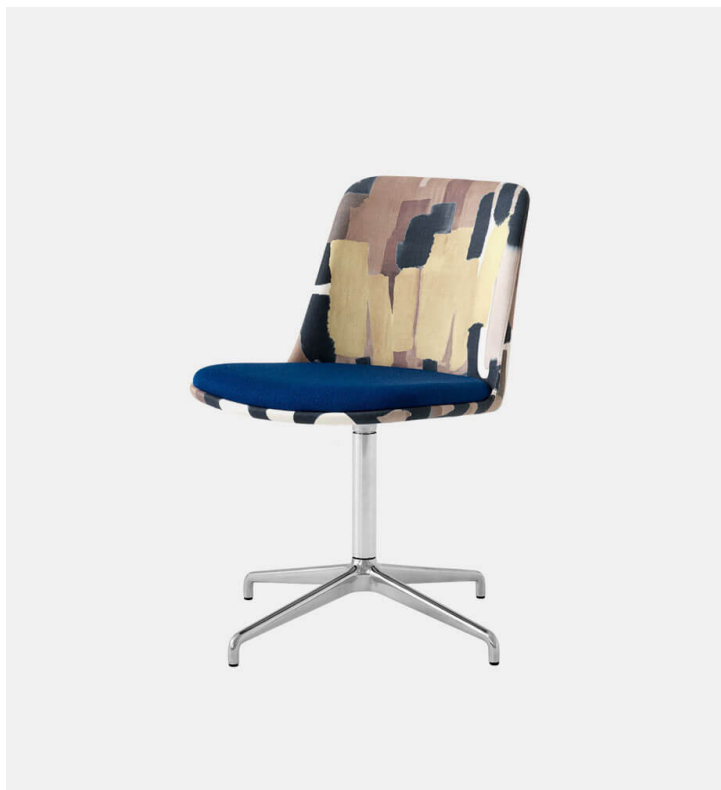

Rely HW20 Chair

&Tradition

Product Type Dining Chair

Boasting a shell crafted from 100% recycled plastic, Rely is a chair with environmentally-friendly credentials. Designed by Hee Welling, its simple appearance and ergonomic design embodies his signature fusion of minimalism and practicality. The shell is available in a range of contemporary colours, while made-to-order upholstery for the shell is available in a variety of fabrics. Its base comes as fixed or swivel.

Dimensions

H: 32.8" x W: 18.8" x D: 22.8"

H: 82cm x W: 47cm x D: 55cm

HW12-20: 19.2"/48cm

Weight

9.4kg

Gliders

Plastic gliders are installed as standard. Felt gliders are available upon request

Strength, Durability and Safety Testing

The chair is tested for strength, durability and safety according to:

– EN 16139 Level 2 – Extreme use.

UPON ORDERING THIS DESIGN

Specify any details needed to place order.