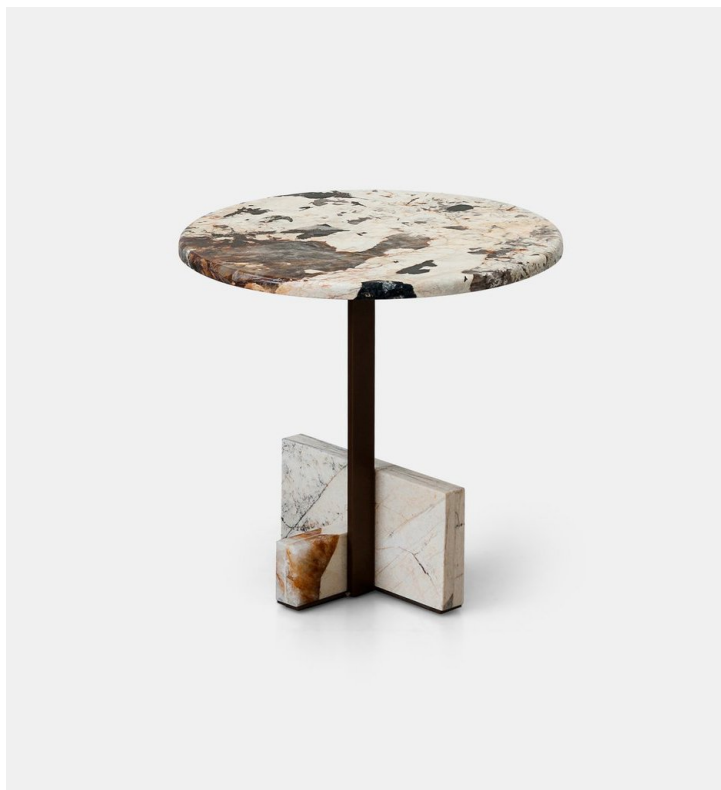

Joaquim Side Table

Tacchini

Product Type Side Table

The softness of Brazilian furniture design between the 40s and 60s in the modernist architecture of Niemeyer, Costa, Vilanova Artigas and Bo Bardi provides the inspiration for the new collection of Joaquim tables by Bonaguro for Tacchini. In aesthetic terms, the linear, geometric shapes are a homage to the simple, elegant lines of Joaquim Tenreiro, considered one of the fathers of modern tropical design. In technical terms, the Joaquim collection was designed to salvage off-cuts, fully embracing the principles of upcycling and environmental sustainability, which are major linchpins of Brazilian creativity. The tables feature a metal frame with tops and bases in Patagonia or Elegant Brown.

Dimensions:

Ø 19.5" x H 18.8"

Ø 50 x H 49 cm

Materials:

Marble, steel

UPON ORDERING THIS DESIGN

Specify any details needed to place order.

These should be selection items on the website.