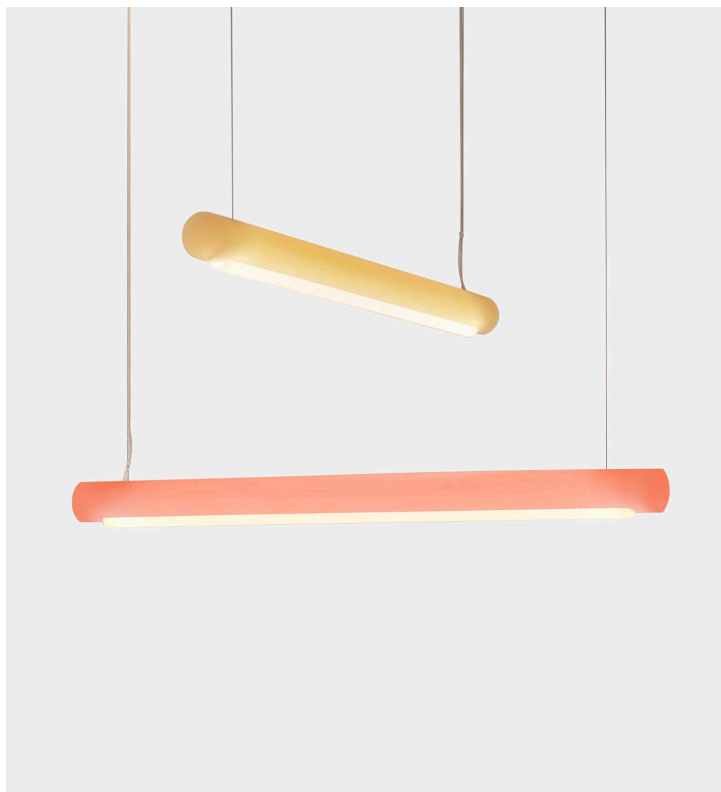

Aura Light

Established & Sons

Product Type Pendant

Harnessing Marcellis' expertise in the utilization of cast translucent materials, the suspended cylindrical bar of the Aura Light can stand alone or work as part of a grouping. Over a meter in length, the design is made from a bio-epoxy resin, formulated using by-products from the agricultural industry.

A replaceable glass LED tube is housed within the resin case, with the light traveling through the material to create a warm glow. Easy on the eyes, this soft ambient light effect is ideal for a home-working environment as well as relaxed living and office spaces.