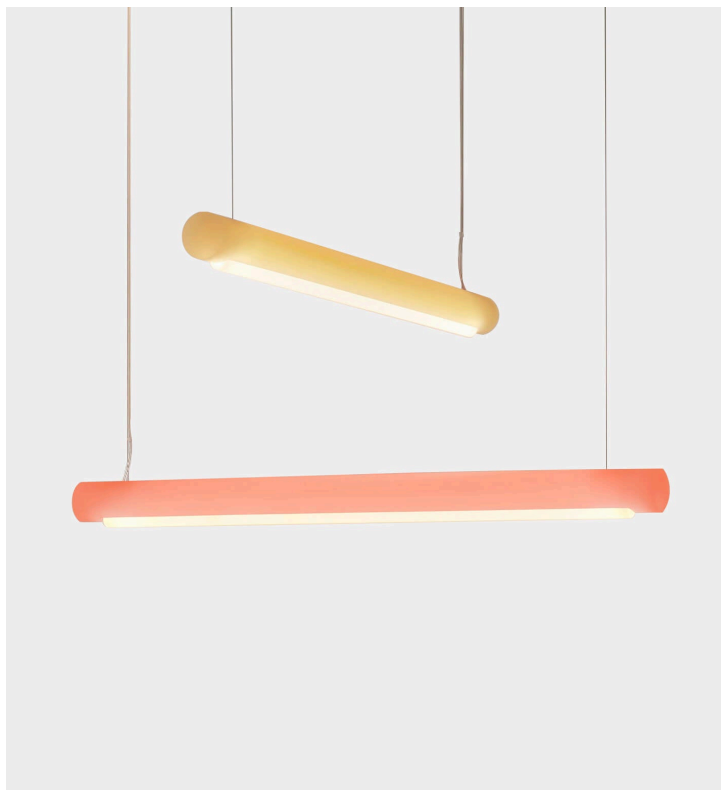

Aura Light

Established & Sons

Product Type Pendant

Harnessing Marcellis' expertise in the utilization of cast translucent materials, the suspended cylindrical bar of the Aura Light can stand alone or work as part of a grouping. Over a meter in length, the design is made from a bio-epoxy resin, formulated using by-products from the agricultural industry.

A replaceable glass LED tube is housed within the resin case, with the light traveling through the material to create a warm glow. Easy on the eyes, this soft ambient light effect is ideal for a home-working environment as well as relaxed living and office spaces.