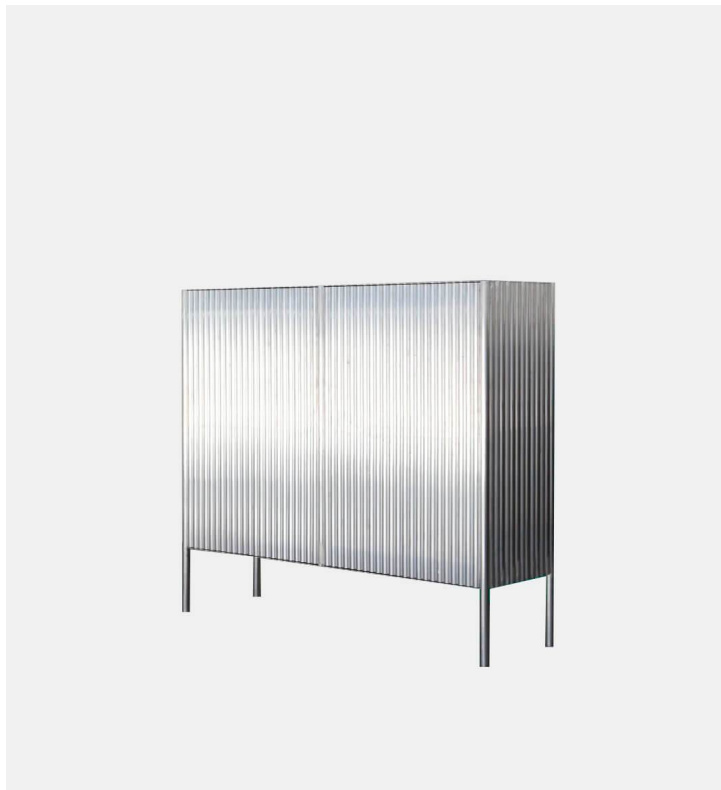

ALLTUBES cabinet low

Muller Van Severen

Product Type Credenza

ALLTUBES cabinet low is part of Muller Van Severens latest series ALLTUBES, a new series of objects consisting of round aluminium tubes. Playing with rhythm and repetition of round shapes, surface and light, the series includes several cabinets, a bench and a chair and thus forms a family of objects with the same genes. There are no hinges, rivets or door openings visible, they dissolve or visually disappear in the circuits of the round aluminium profiles. This makes the design more like volumes, a kind of mysterious plinths, stripped off the front, back or side, becoming free-standing objects in the space, characters in a setting.

Dimensions:

W57.9" x D16.5" x H45.2"

W147cm x D42cm x H115cm

UPON ORDERING THIS DESIGN

Specify any details needed to place order.

These should be selection items on the website.