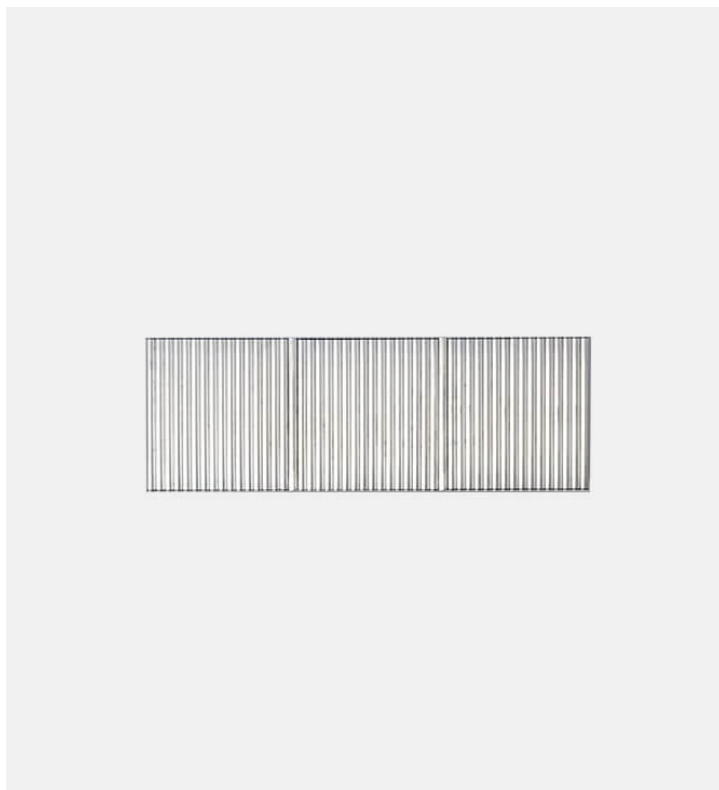

## Alltubes Wall Cabinet L

Muller Van Severen

### Product Type Credenza

ALLTUBES wall cabinet L is part of Muller Van Severens latest series ALLTUBES, a new series of objects consisting of the repetition of round aluminium tubes. The series includes several cabinets, a bench and a chair and forms a family with the same genes but different characters. The title of the exhibition refers to the repetition of the material and the material itself, in this case the aluminium tube. A new universe emerges from tubular constructions. The approach is always the same: start from an element to exploit its potential; see how far one can go with it. In the case of the cabinets, the repetitive rhythm of the pipes placed next to each other - causing undulations - makes you forget the coldness of the material. In the bench and the chair, bending the material softens its hardness.

### Dimensions:

W59" x D16.5" x H20.5"

W150cm x D42cm x H52cm