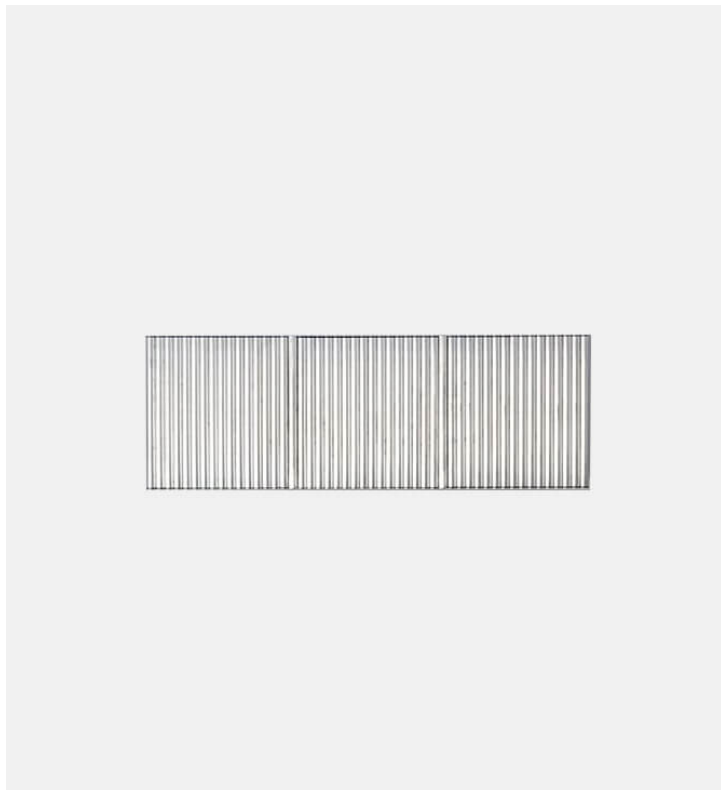

## Alltubes Wall Cabinet L

Muller Van Severen

### Product Type Credenza

ALLTUBES wall cabinet L is part of Muller Van Severens latest series ALLTUBES, a new series of objects consisting of the repetition of round aluminium tubes. The series includes several cabinets, a bench and a chair and forms a family with the same genes but different characters. The title of the exhibition refers to the repetition of the material and the material itself, in this case the aluminium tube. A new universe emerges from tubular constructions. The approach is always the same: start from an element to exploit its potential; see how far one can go with it. In the case of the cabinets, the repetitive rhythm of the pipes placed next to each other - causing undulations - makes you forget the coldness of the material. In the bench and the chair, bending the material softens its hardness.

### Dimensions:

W59" x D16.5" x H20.5"

W150cm x D42cm x H52cm