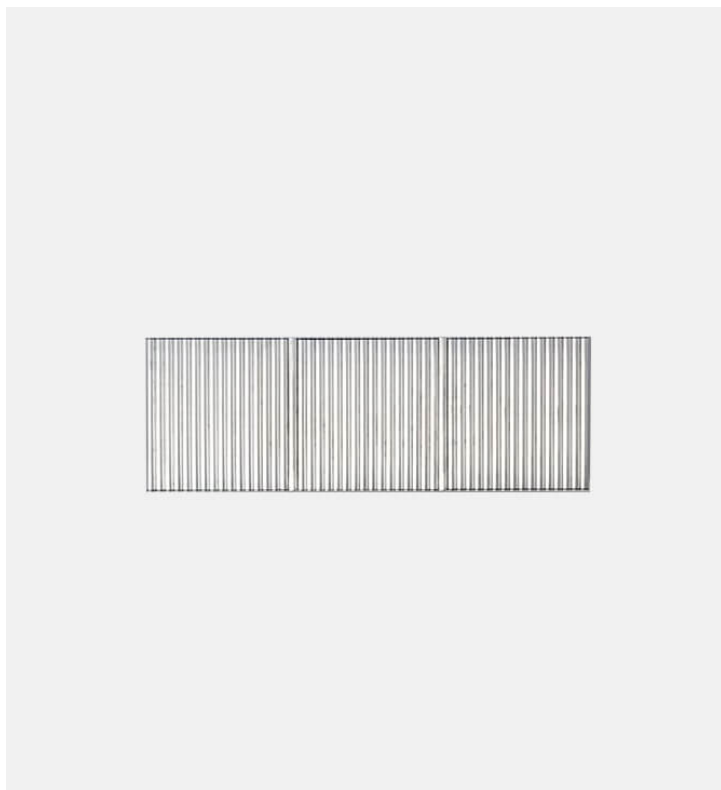

Alltubes Wall cabinet L

Muller Van Severen

Product Type Credenza

ALLTUBES wall cabinet L is part of Muller Van Severens latest series ALLTUBES, a new series of objects consisting of the repetition of round aluminium tubes. The series includes several cabinets, a bench and a chair and forms a family with the same genes but different characters. The title of the exhibition refers to the repetition of the material and the material itself, in this case the aluminium tube. A new universe emerges from tubular constructions. The approach is always the same: start from an element to exploit its potential; see how far one can go with it. In the case of the cabinets, the repetitive rhythm of the pipes placed next to each other - causing undulations - makes you forget the coldness of the material. In the bench and the chair, bending the material softens its hardness.

Dimensions:

W59" x D16.5" x H20.5"

W150cm x D42cm x H52cm

UPON ORDERING THIS DESIGN

Specify any details needed to place order.

These should be selection items on the website.