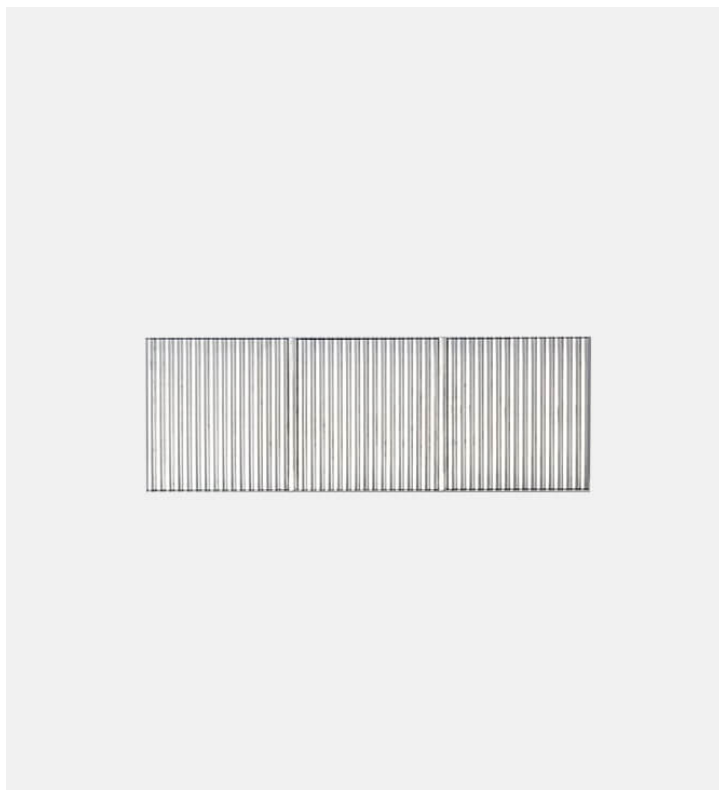

Alltubes Wall Cabinet L

Muller Van Severen

Product Type Credenza

ALLTUBES wall cabinet L is part of Muller Van Severens latest series ALLTUBES, a new series of objects consisting of the repetition of round aluminium tubes. The series includes several cabinets, a bench and a chair and forms a family with the same genes but different characters. The title of the exhibition refers to the repetition of the material and the material itself, in this case the aluminium tube. A new universe emerges from tubular constructions. The approach is always the same: start from an element to exploit its potential; see how far one can go with it. In the case of the cabinets, the repetitive rhythm of the pipes placed next to each other - causing undulations - makes you forget the coldness of the material. In the bench and the chair, bending the material softens its hardness.

Dimensions:

W59" x D16.5" x H20.5"

W150cm x D42cm x H52cm

UPON ORDERING THIS DESIGN

Specify any details needed to place order.

These should be selection items on the website.