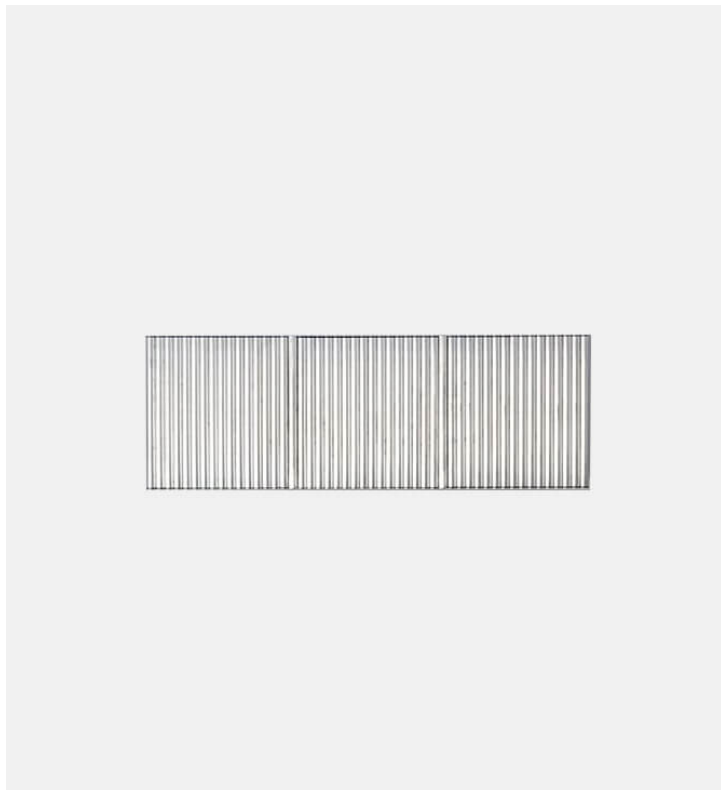

Alltubes Wall Cabinet L

Muller Van Severen

Product Type Credenza

ALLTUBES wall cabinet L is part of Muller Van Severens latest series ALLTUBES, a new series of objects consisting of the repetition of round aluminium tubes. The series includes several cabinets, a bench and a chair and forms a family with the same genes but different characters. The title of the exhibition refers to the repetition of the material and the material itself, in this case the aluminium tube. A new universe emerges from tubular constructions. The approach is always the same: start from an element to exploit its potential; see how far one can go with it. In the case of the cabinets, the repetitive rhythm of the pipes placed next to each other - causing undulations - makes you forget the coldness of the material. In the bench and the chair, bending the material softens its hardness.

Dimensions:

W59" x D16.5" x H20.5"

W150cm x D42cm x H52cm

UPON ORDERING THIS DESIGN

Specify any details needed to place order.

These should be selection items on the website.