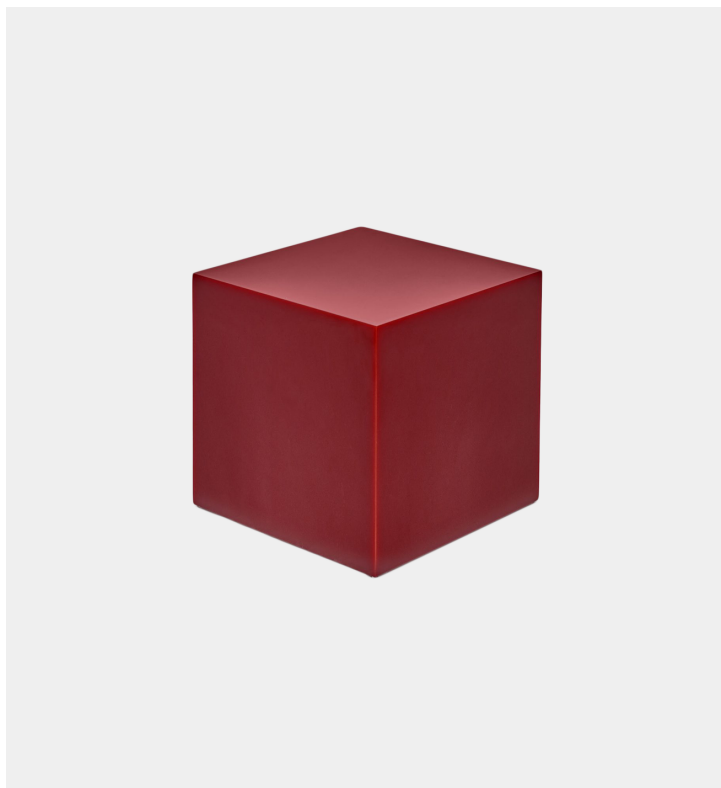

Candy Cubes

Studio Sabine Marcelis

Product Type Side Table

Seemingly solid objects with a magical glowing edge.
The unique translucent and highly polished properties of the cast resin give a magical effect to these multifunctional pieces.
Available in custom sizes and colors.

Dimensions

Cube - Small

W19.7" x D19.7" x H19.7"

W50 x D50 x H50cm

Cube - Large

W23.6" x D23.6" x H23.6"

W60 x D60 x H60cm

Rectangle - Low