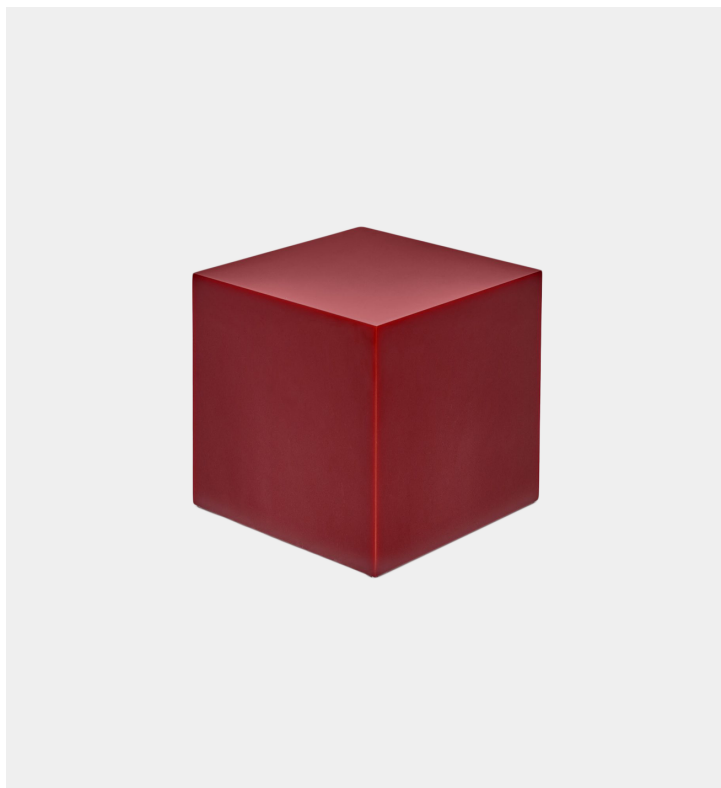

Candy Cubes

Studio Sabine Marcelis

Product Type Side Table

Seemingly solid objects with a magical glowing edge. The unique translucent and highly polished properties of the cast resin give a magical effect to these multifunctional pieces. Available in custom sizes and colors.

Dimensions

Cube - Small

W19.7" x D19.7" x H19.7"

W50 x D50 x H50cm

Cube - Large

W23.6" x D23.6" x H23.6"

W60 x D60 x H60cm

Rectangle - Low