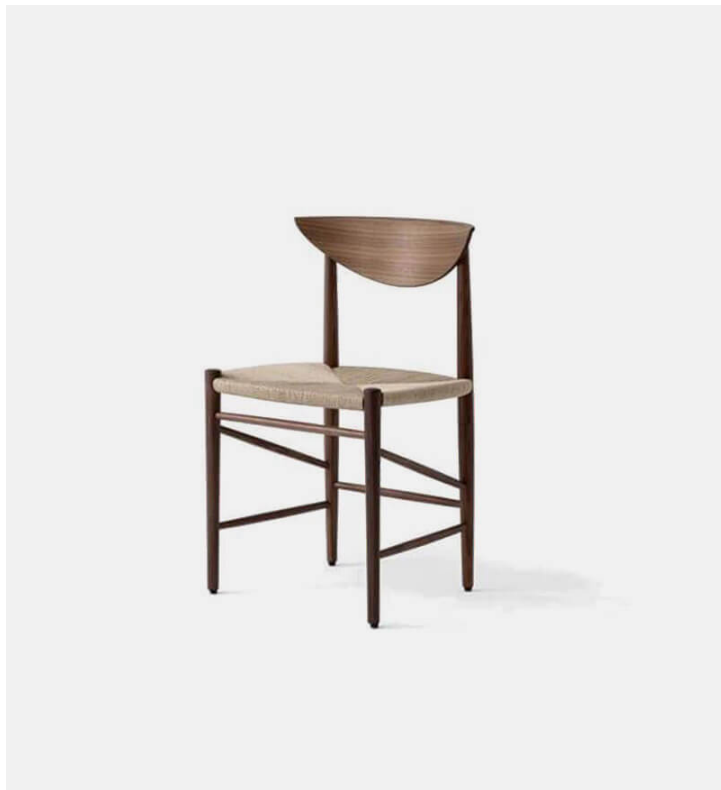

Drawn HM3 &tradition

Product Type Dining Chair

The 1956 Drawn chair by Hvidt & Mølgaard stands out as a definitive piece of Danish design. Relying upon traditional craftsmanship techniques and built out of organic materials, it brings a sense of wholesome honesty to any space. Available in oak or walnut, it comes in two versions: a wider model with arm rests, or one without.

Dimensions

W19,3" x D18,1" x H30,7"

W49cm x D46cm x H78cm

Seat Height: 18,1" x Seating Depth: 16,5"

Seat Height: 46cm x Seating Depth: 42cm

Weight

Walnut: 4,2 kg

Oak: 4,4 kg