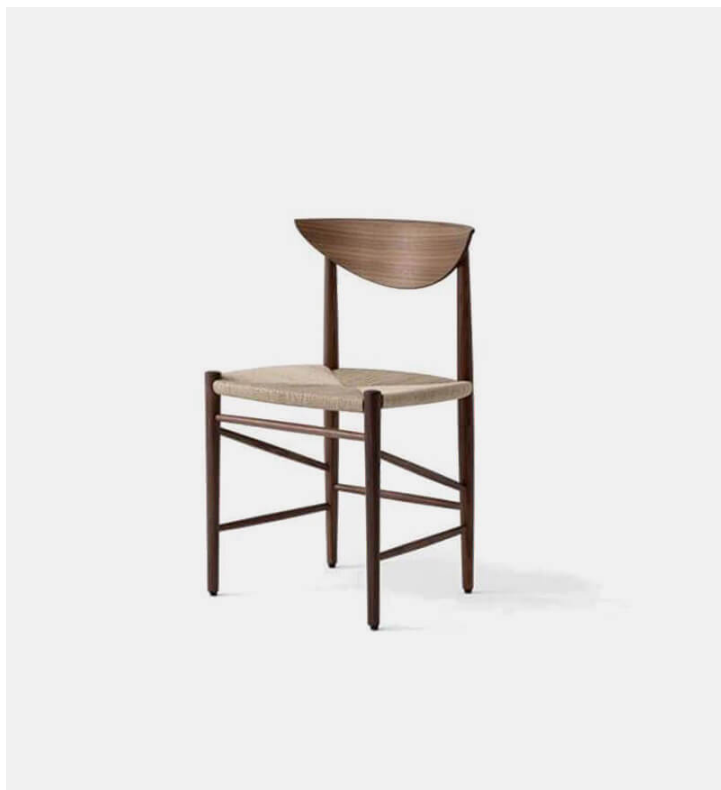

Drawn HM3 &tradition

Product Type Dining Chair

The 1956 Drawn chair by Hvidt & Mølgaard stands out as a definitive piece of Danish design. Relying upon traditional craftsmanship techniques and built out of organic materials, it brings a sense of wholesome honesty to any space. Available in oak or walnut, it comes in two versions: a wider model with arm rests, or one without.

Dimensions

W19,3" x D18,1" x H30,7"

W49cm x D46cm x H78cm

Seat Height: 18,1" x Seating Depth: 16,5"

Seat Height: 46cm x Seating Depth: 42cm

Weight

Walnut: 4,2 kg

Oak: 4,4 kg