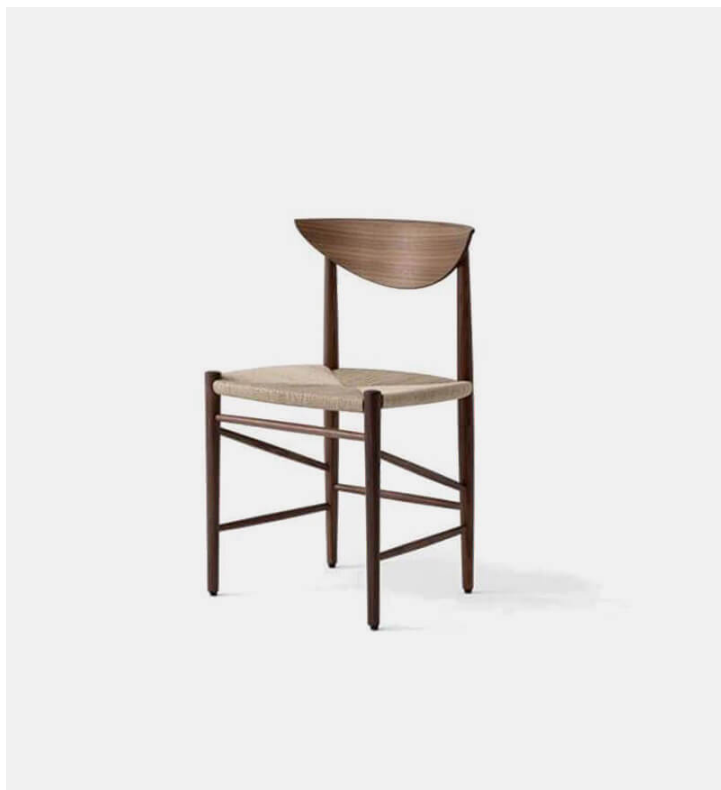

## Drawn HM3 &tradition

**Product Type** Dining Chair

The 1956 Drawn chair by Hvidt & Mølgaard stands out as a definitive piece of Danish design. Relying upon traditional craftsmanship techniques and built out of organic materials, it brings a sense of wholesome honesty to any space. Available in oak or walnut, it comes in two versions: a wider model with arm rests, or one without.

**Dimensions**

W19,3" x D18,1" x H30,7"

W49cm x D46cm x H78cm

Seat Height: 18,1" x Seating Depth: 16,5"

Seat Height: 46cm x Seating Depth: 42cm

**Weight**

Walnut: 4,2 kg

Oak: 4,4 kg