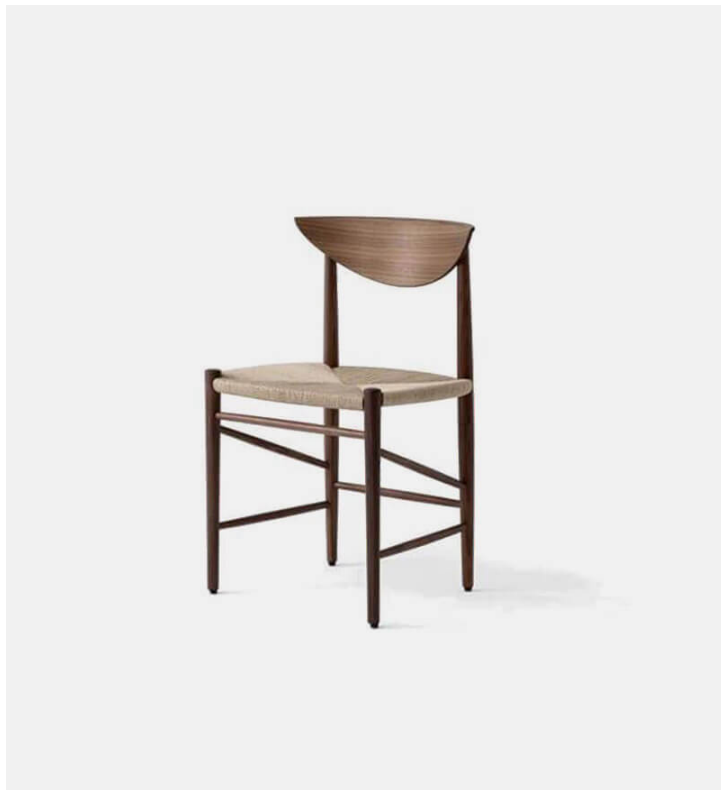

## Drawn HM3 &tradition

**Product Type** Dining Chair

The 1956 Drawn chair by Hvidt & Mølgaard stands out as a definitive piece of Danish design. Relying upon traditional craftsmanship techniques and built out of organic materials, it brings a sense of wholesome honesty to any space. Available in oak or walnut, it comes in two versions: a wider model with arm rests, or one without.

**Dimensions**

W19,3" x D18,1" x H30,7"

W49cm x D46cm x H78cm

Seat Height: 18,1" x Seating Depth: 16,5"

Seat Height: 46cm x Seating Depth: 42cm

**Weight**

Walnut: 4,2 kg

Oak: 4,4 kg