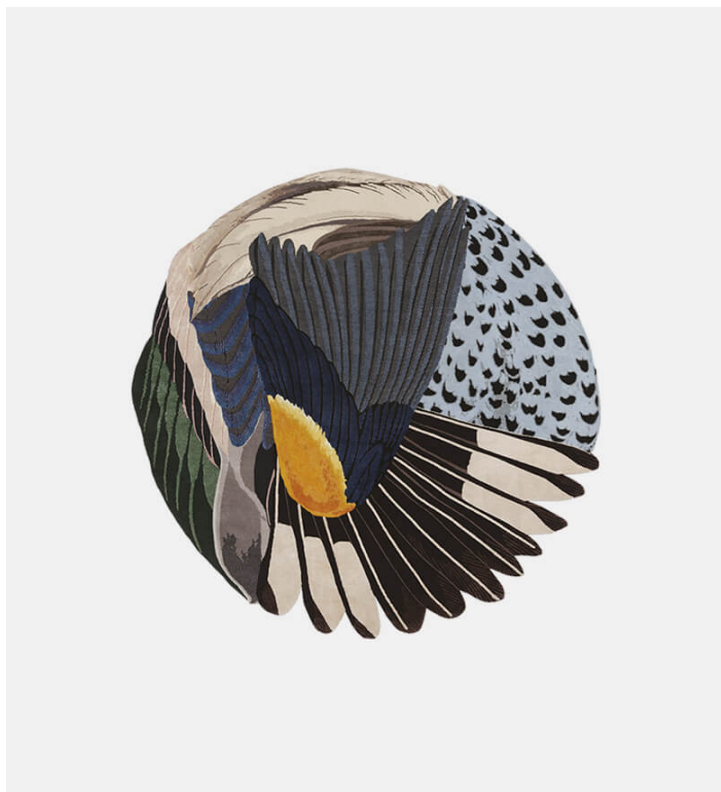

Feathers Round

CC-Tapis

Product Type Ru
 g

Proudly made by hand in Nepal.
Price upon request.

Dimensions

Feathers Round
W98,42" x D98,42"
W250cm x D250cm
Feathers Freeform
W78,74" x D52,36"
W200cm x D133cm