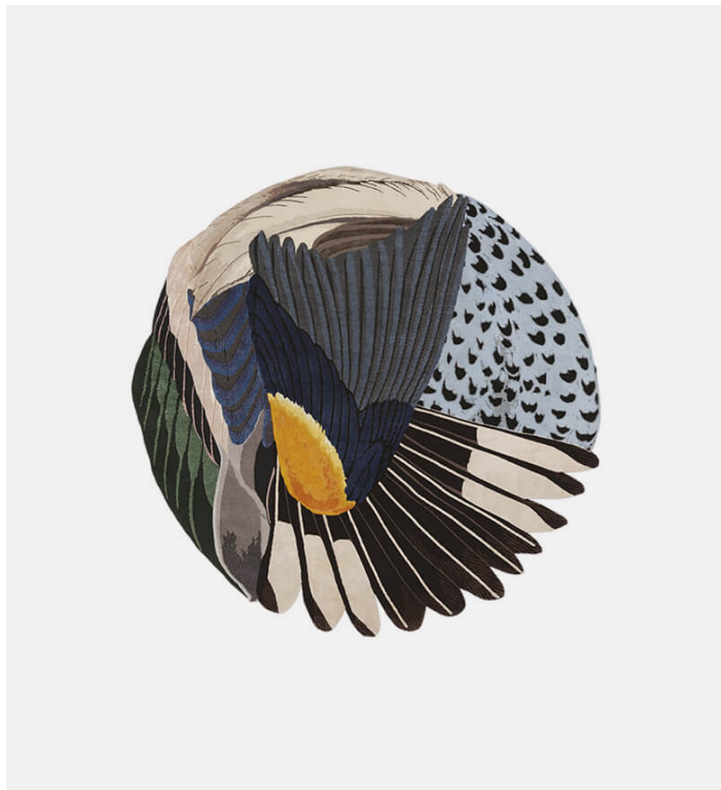

Feathers Round

CC-Tapis

Product Type Ru
 g

Proudly made by hand in Nepal.
Price upon request.

Dimensions

Feathers Round

W98,42" x D98,42"

W250cm x D250cm

Feathers Freeform

W78,74" x D52,36"

W200cm x D133cm

Quality:

A++

Reach out for custom sizing.

UPON ORDERING THIS DESIGN

Specify any details needed to place order.