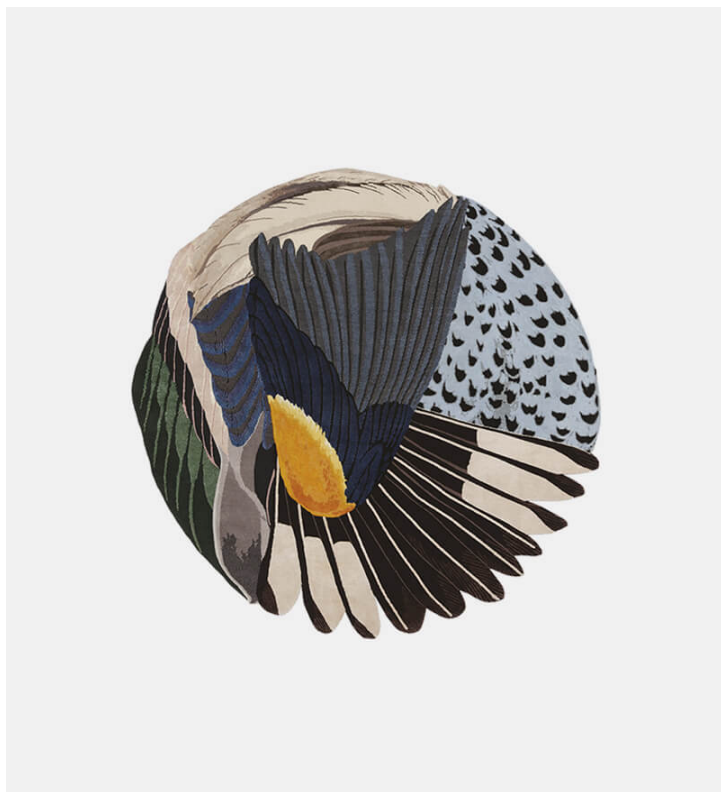

Feathers Round

CC-Tapis

Product Type Ru
 g

Proudly made by hand in Nepal.

Dimensions

Feathers Round

W98,42" x D98,42"

W250cm x D250cm

Feathers Freeform

W78,74" x D52,36"

W200cm x D133cm

Quality:

A++

Reach out for custom sizing. Available at \$249/sq ft.

UPON ORDERING THIS DESIGN

Specify any details needed to place order.