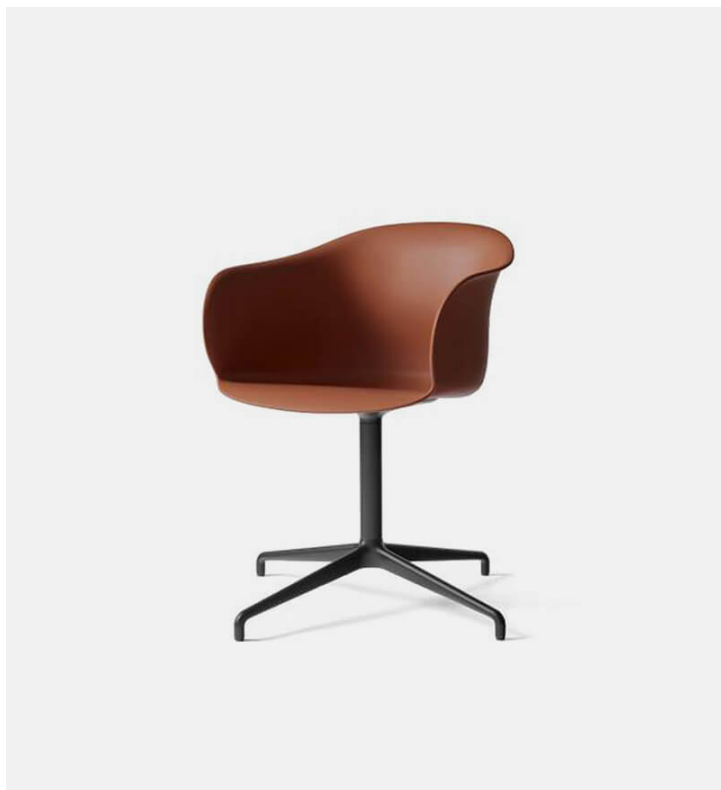

Elefy JH32

&tradition

Product Type Office Chair

The Elefy mirrors the rounded curves of its muse: the elephant. Designed by critically acclaimed artist and designer Jaime Hayon, this evocative piece envelops the sitter to create a sense of comfort.

Dimensions

W22,6" x D22,8" x H30,3"
W57,5cm x D58cm x H77cm
Seat H: 18,5"
Seat H: 47cm

Weight

8,9 kg

Strength, durability and safety testing

The chair is tested for strength, durability and safety according to EN 16139 Level 2 – extreme use.