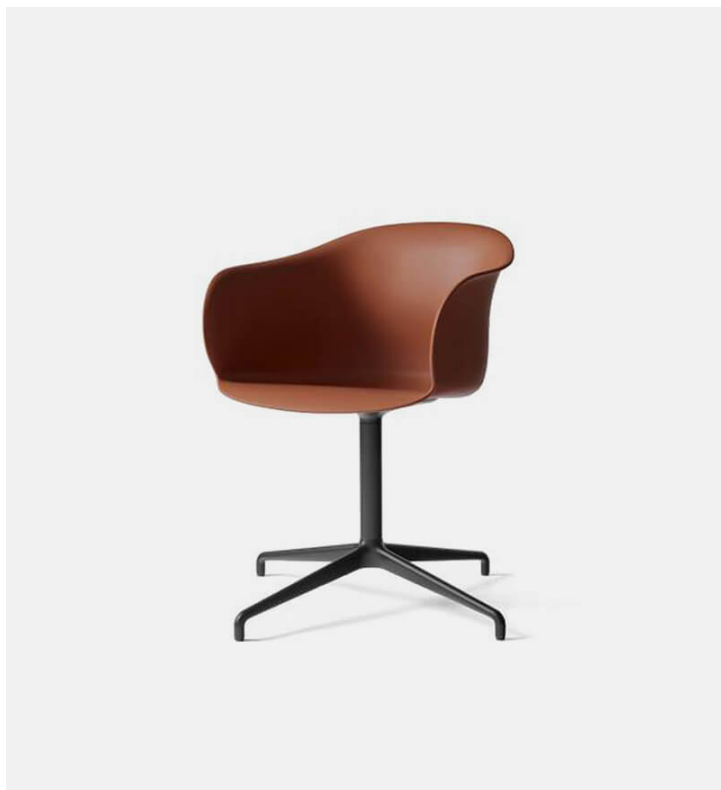

## Elefy JH32

&tradition

**Product Type** Office Chair

The Elefy mirrors the rounded curves of its muse: the elephant. Designed by critically acclaimed artist and designer Jaime Hayon, this evocative piece envelops the sitter to create a sense of comfort.

**Dimensions**

W22,6" x D22,8" x H30,3"  
W57,5cm x D58cm x H77cm  
Seat H: 18,5"  
Seat H: 47cm

**Weight**

8,9 kg

**Strength, durability and safety testing**

The chair is tested for strength, durability and safety according to EN 16139 Level 2 – extreme use.