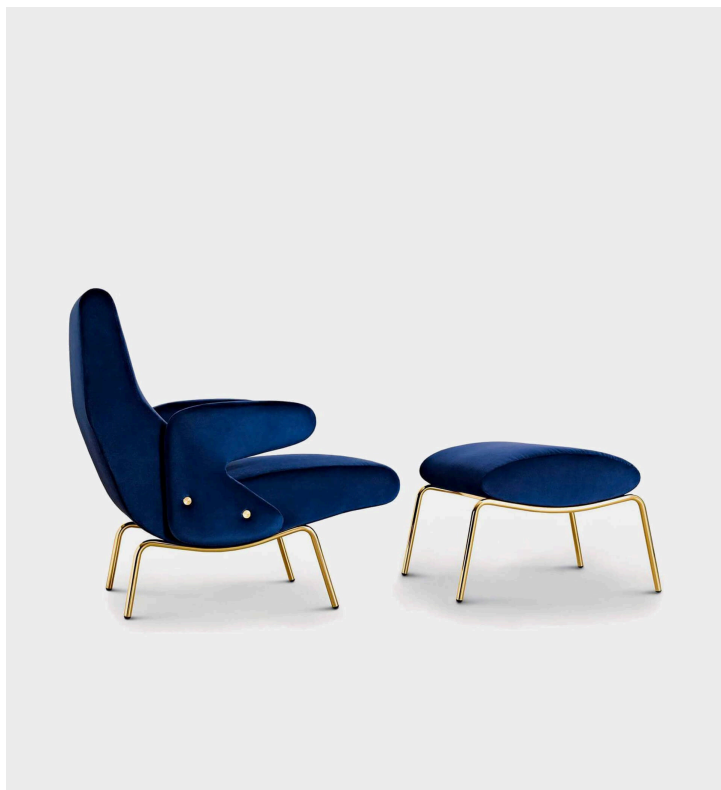

## Delfino Chair

Arflex

**Product Type** Lounge Chair

Delfino is a significant example of the so-called "organic" furniture which developed in Italy in the fifties and which often draws its inspiration from nature. With arm like fins and a harmonious body like a dolphin, this chair, designed in 1954 by Erberto Carboni, took its name from the graceful sea-mammal.

**Dimensions**

L28" x D35" x H35"

L71cm x D89cm x H89cm

**UPON ORDERING THIS DESIGN**

Specify any details needed to place order.

These should be selection items on the website.