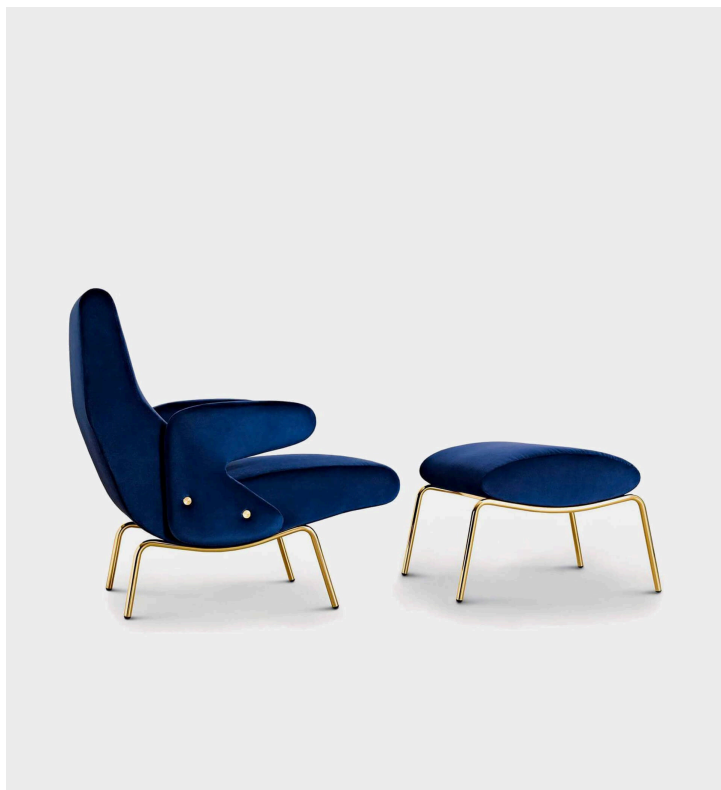

Delfino Chair

Arflex

Product Type Lounge Chair

Delfino is a significant example of the so-called "organic" furniture which developed in Italy in the fifties and which often draws its inspiration from nature. With arm like fins and a harmonious body like a dolphin, this chair, designed in 1954 by Erberto Carboni, took its name from the graceful sea-mammal.

Dimensions

L28" x D35" x H35"

L71cm x D89cm x H89cm

UPON ORDERING THIS DESIGN

Specify any details needed to place order.

These should be selection items on the website.