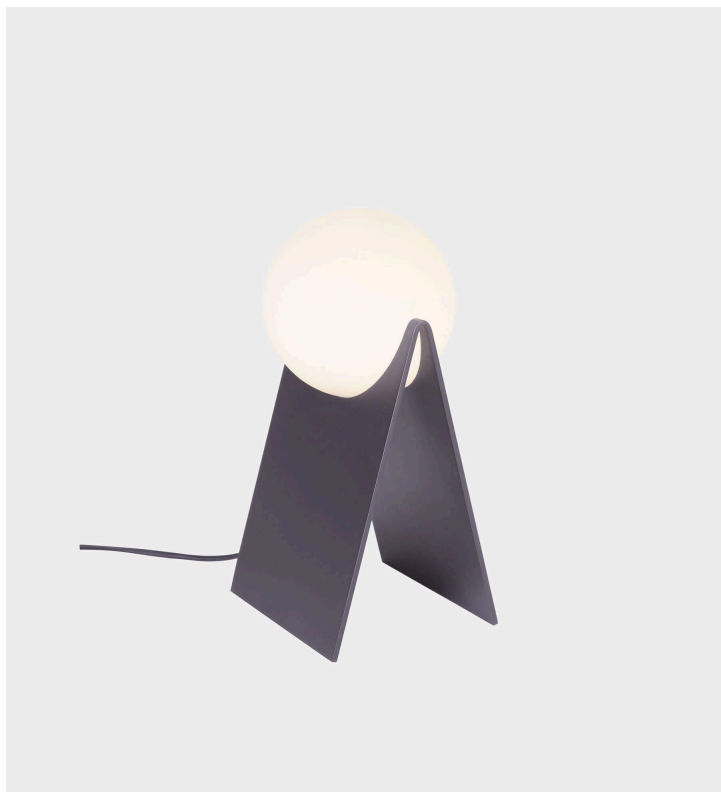

Luna Table Lamp

Estudio Persona

Product Type Table Lamp

The Luna lamp is part of the Segment collection. A series of pieces that intent to break down a homogenous piece and bare the question of how to produce several products composed of segments that have a similar understanding between each other.

Dimensions

H13" x W6" x D7"

H33,02 cm x W15,24 cm x D17,78 cm

UPON ORDERING THIS DESIGN

Specify any details needed to place order.

These should be selection items on the website.