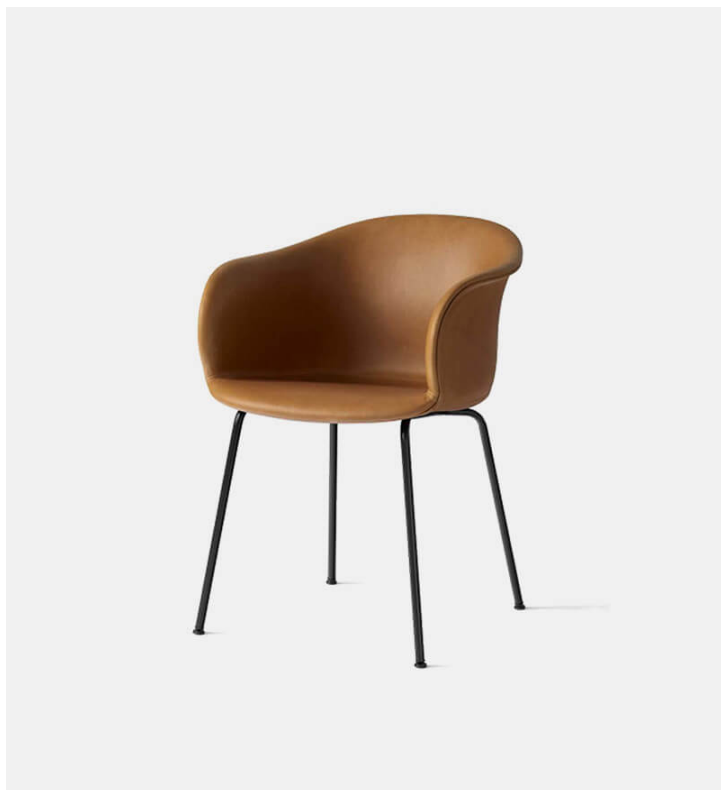

Elefy Chair JH29

&tradition

Product Type Dining Chair

The Elefy mirrors the rounded curves of its muse: the elephant. Designed by critically acclaimed artist and designer Jaime Hayon, this evocative piece envelops the sitter to create a sense of comfort. Available in a range of colours, with a base in either metal or solid wood.

Dimensions

D22.8" x W22.6" x H30.3"

D58cm x W57,5cm x H77cm

Seat H: 18.5"

Seat H: 47,5cm

Weight

7,8 kg

COM/COL