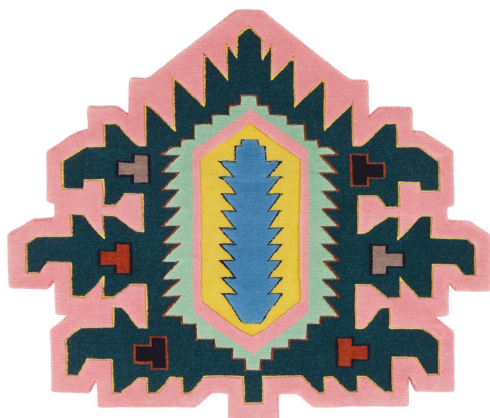

Palmette Lazer Cannon

CC-Tapis

Product Type Rug

An inter-galactic, shape-shifting army of contemporary hand-knotted rugs born from the minds of the cc-tapis design-lab. Taking inspiration from traditional rug motifs and icons, the Rug Invaders have broken-free from their historical past and are now out of- scale and from out-of-space. The 5 invaders: Tabriz Destroyer, Ushak Invader, Kazak Space Shifter, Palmette Lazer Cannon and The Mothership all have their own particular size and shape, conceived to be combined together in a single interior. The Invaders are a new generation of rugs set to conquer and redefine how rugs are used within a space. Invading an interior near you soon.

Size: 133x113

Technique: Hand-knotted

Material: cotton weave and himalayan wool

Quality: A+ (152.000 knots / sqm approx.)

UPON ORDERING THIS DESIGN

Specify any details needed to place order.

These should be selection items on the website.