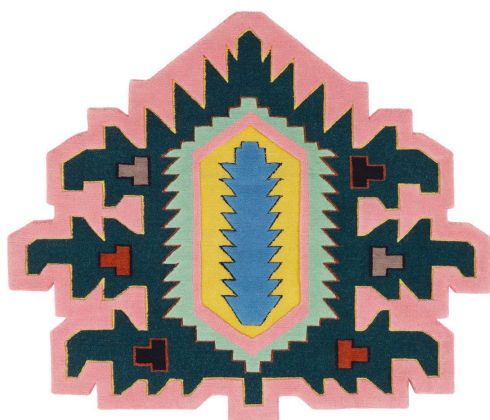

## Palmette Lazer Cannon

CC-Tapis

**Product Type**      Rug

An inter-galactic, shape-shifting army of contemporary hand-knotted rugs born from the minds of the cc-tapis design-lab. Taking inspiration from traditional rug motifs and icons, the Rug Invaders have broken-free from their historical past and are now out of-scale and from out-of-space. The 5 invaders: Tabriz Destroyer, Ushak Invader, Kazak Space Shifter, Palmette Lazer Cannon and The Mothership all have their own particular size and shape, conceived to be combined together in a single interior. The Invaders are a new generation of rugs set to conquer and redefine how rugs are used within a space. Invading an interior near you soon.

Size: 133x113

Technique: Hand-knotted

Material: cotton weave and himalayan wool

Quality: A+ (152.000 knots / sqm approx.)

**Quality:**

A+

*Reach out for custom sizing. Available at \$163/sq ft.*

**UPON ORDERING THIS DESIGN**