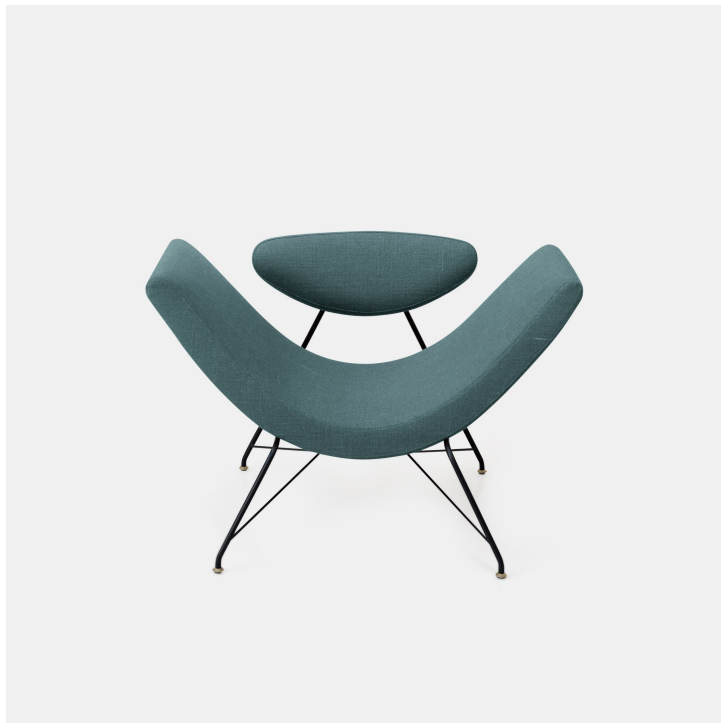

## Reversível Armchair

Tacchini

**Product Type** Lounge Chair

Reversível, a historical piece of Brazilian design, made Tacchini fall in love with its incredible innovation. Exuding the simplicity of a line as well as a movement, this armchair transforms itself with an extremely casual elegance. Dynamic and flexible in equal measure, the re-edition of Reversível offers a double comfort thanks to the seating arrangement that can be easily positioned in two ways so as to facilitate the use of seated armchair with a straight back, or in a semi-recumbent position, to facilitate greater relaxation.

**Dimensions**

W41" x D28,75" x H26,7"

W104cm x D73cm x H68cm

**UPON ORDERING THIS DESIGN**

Specify any details needed to place order.

These should be selection items on the website.