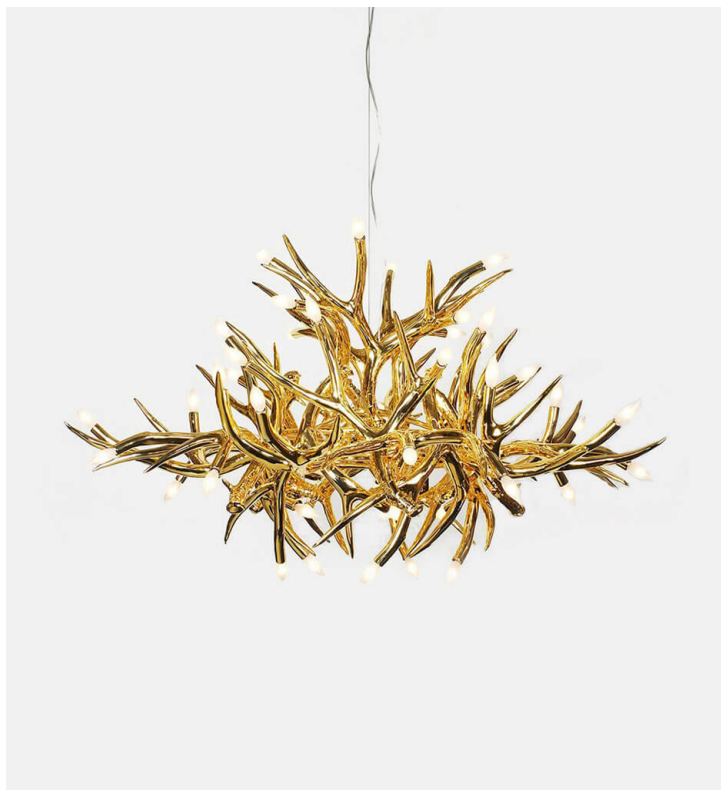

Superordinate Antler Chandelier - 24 Antlers

Roll & Hill

Product Type Chandelier

The Superordinate Antler Collection, designed in 2003, was influential in breaking the rigidity of contemporary modernism and initiating the back-to-nature movement in design. The natural environment offers such a breadth of beautiful forms, why not bring it indoors? The Superordinate Antlers are nature, made better.

Dimensions

Ø131cm x H89cm

Ø51,5" x H35"

Weight

20kg

Voltage (V)

120 or 240 V

120V Illumination

Socket: E12

Bulb: 48 x 25 Watt flame tip candelabra base

Wattage: 1200 Watts

Lumens: 9600 Lumens

Color Temperature: 2700 Kelvin

Dimming: Triac and ELV

240V Illumination

Socket: E14