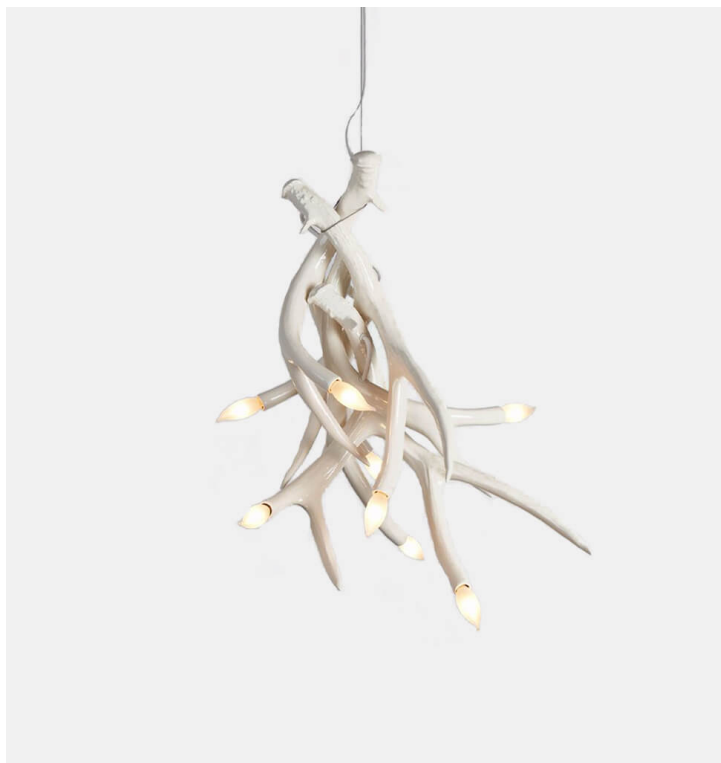

Superordinate Antler Chandelier - 4 Antlers

Roll & Hill

Product Type Chandelier

The Superordinate Antler Collection, designed in 2003, was influential in breaking the rigidity of contemporary modernism and initiating the back-to-nature movement in design. The natural environment offers such a breadth of beautiful forms, why not bring it indoors? The Superordinate Antlers are nature, made better.

Dimensions

Ø21" x H30"

Ø53cm x H76cm

Weight

4kg

Voltage (V)

120 or 240 V

120V Illumination

Socket: E12

Bulb: 8 x 25 Watt flame tip candelabra base

Wattage: 200 Watts

Lumens: 1600 Lumens

Color Temperature: 2700 Kelvin

Dimming: Triac and ELV

240V Illumination

Socket: E14

Bulb: 8 x 18 Watt eco-halogen flame tip

Wattage: 144 Watts

Lumens: 1600 Lumens

Color Temperature: 2700 Kelvin

Dimming: Triac and ELV

Certifications

UL, cUL (120V)

CE/CB (240V)