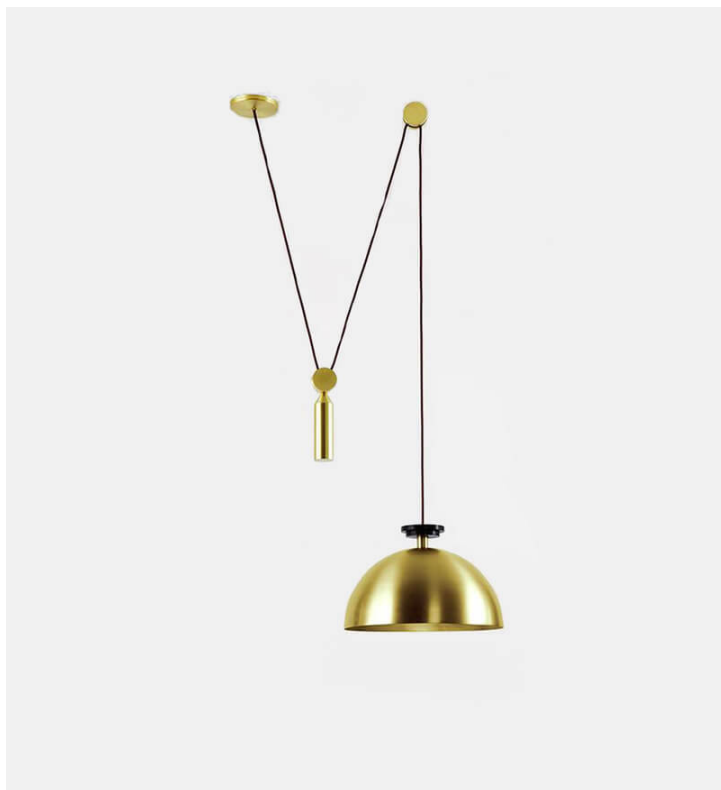

Shape Up Pendant - Hemisphere

Roll & Hill

Product Type Ceiling

Shape Up is a versatile lighting series that celebrates bold geometric shapes: the playful juxtapositions upend traditional notions of symmetry in favor of a dynamic spatial harmony. The modular system allows the shapes to be suspended and composed in response to a space's architecture and function, its shades discreetly networked via connecting cords and hubs.

Dimensions

Overall dimensions variable.

Shade: L16" x W16" x H10"

L41cm x W41cm x H26cm

Weight

4,5 kg

Voltage (V)

120 or 240 V