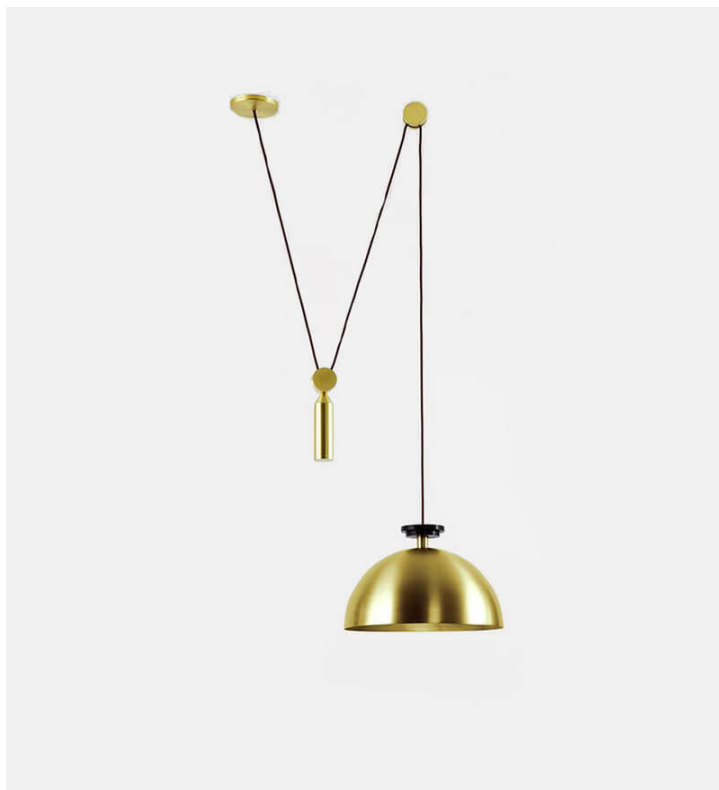

Shape Up Pendant - Hemisphere

Roll & Hill

Product Type Pendant

Shape Up is a versatile lighting series that celebrates bold geometric shapes: the playful juxtapositions upend traditional notions of symmetry in favor of a dynamic spatial harmony. The modular system allows the shapes to be suspended and composed in response to a space's architecture and function, its shades discreetly networked via connecting cords and hubs.

Dimensions

Overall dimensions variable.

Shade: L16" x W16" x H10"

L41cm x W41cm x H26cm

Weight

4,5 kg

Voltage (V)

120 or 240 V