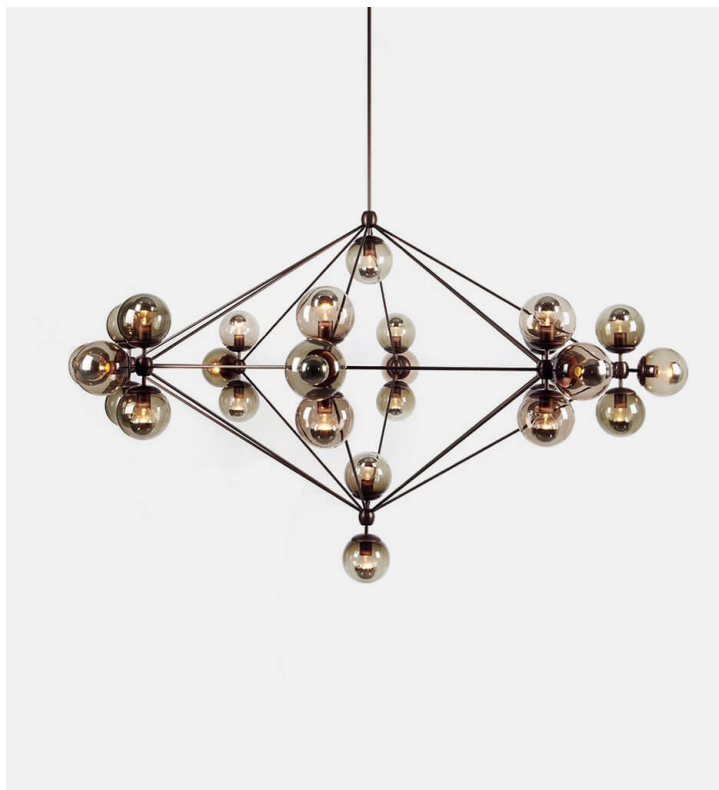

## Modo Chandelier - 8 Sided, 27 Globes

Roll & Hill

### Product Type Chandelier

The Modo series was inspired by the kinds of ready-made, off-the-shelf parts that can be found at inexpensive lighting stores. Unlike those, however, Modo is painstakingly engineered and custom CNC-milled from solid aluminum. The spoke-and-hub system allows for dozens of configurations, making Modo as versatile as it is beautiful.

### Dimensions

D218cm x H127cm

D86" x H50"

### Smoke Globes

Socket: E26

Bulb: 27 x 3 Watt G25 half-silver

Total Wattage: 81 Watts

Lumens: 2430 Lumens

Color Temperature: 2500 Kelvin

Dimming: ELV or Triac