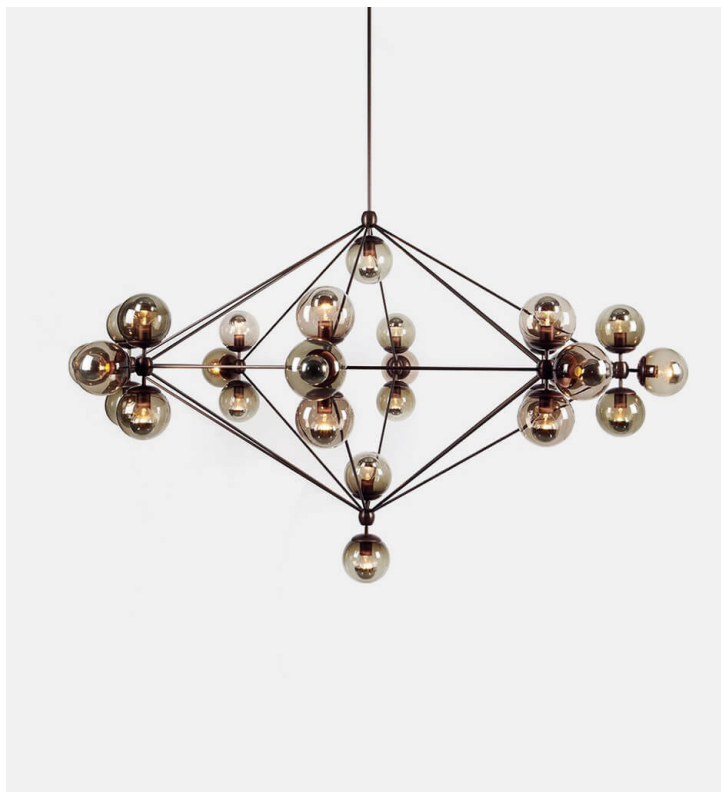

## Modo Chandelier - 8 Sided, 27 Globes

Roll & Hill

### Product Type Ceiling

The Modo series was inspired by the kinds of ready-made, off-the-shelf parts that can be found at inexpensive lighting stores. Unlike those, however, Modo is painstakingly engineered and custom CNC-milled from solid aluminum. The spoke-and-hub system allows for dozens of configurations, making Modo as versatile as it is beautiful.

### Dimensions

Ø85" x H50"

Ø216cm x H127cm

### Smoke Globes

Socket: E26

Bulb: 27 x 3 Watt G25 half-silver

Total Wattage: 81 Watts

Lumens: 2430 Lumens

Color Temperature: 2500 Kelvin

Dimming: ELV or Triac