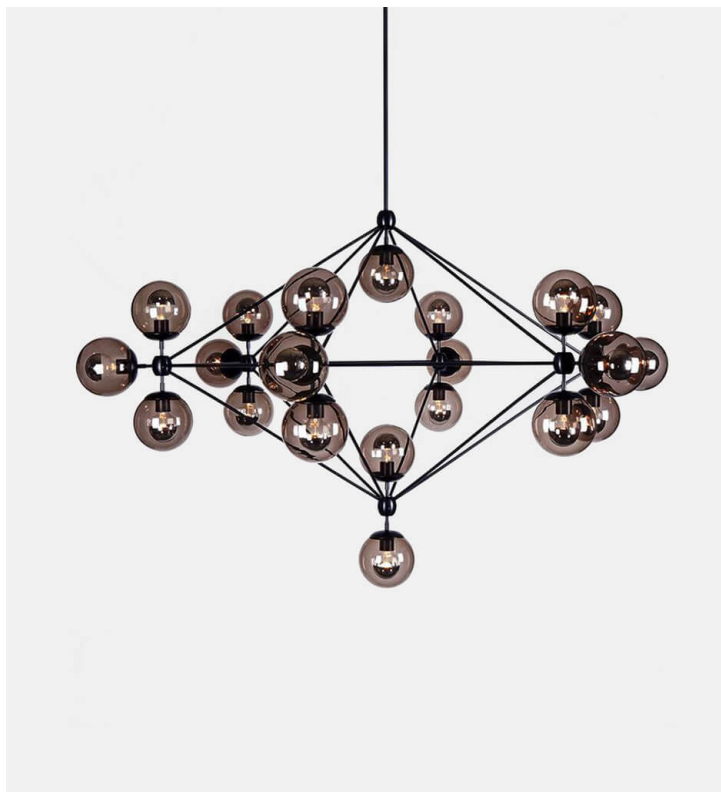

Modo Chandelier - 6 Sided, 21 Globes

Roll & Hill

Product Type Ceiling

The Modo series was inspired by the kinds of ready-made, off-the-shelf parts that can be found at inexpensive lighting stores. Unlike those, however, Modo is painstakingly engineered and custom CNC-milled from solid aluminum. The spoke-and-hub system allows for dozens of configurations, making Modo as versatile as it is beautiful.

Dimension

L42" x W42" x H32"

L107cm x W107cm x H81cm

Weigh

9,5kg

Voltage (V)

120 or 240 V

LED Bulb Illumination

Cream Globes

Socket: E26

Bulb: 21 x 6 Watt A19

Total Wattage: 126 Watts

Lumens: 3780 Lumens

Color Temperature: 2600 Kelvin

Dimming: ELV or Triac

Smoke Globes

Socket: E26

Bulb: 21 x 3 Watt G25 half-silver

Total Wattage: 63 Watts

Lumens: 1890 Lumens

Color Temperature: 2500 Kelvin

Dimming: ELV or Triac

Clear Globes

Socket: E26