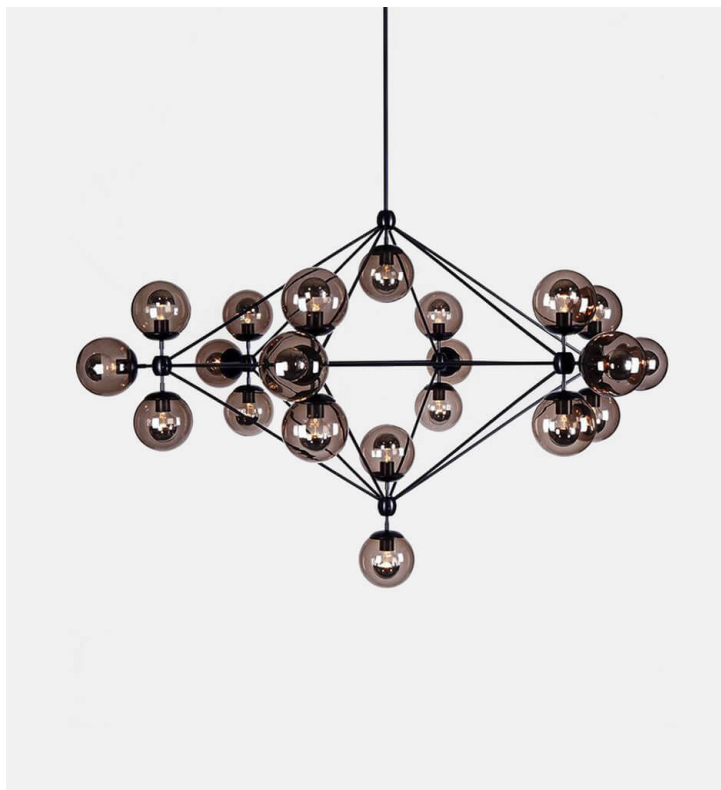

Modo Chandelier - 6 Sided, 21 Globes

Roll & Hill

Product Type Ceiling

The Modo series was inspired by the kinds of ready-made, off-the-shelf parts that can be found at inexpensive lighting stores. Unlike those, however, Modo is painstakingly engineered and custom CNC-milled from solid aluminum. The spoke-and-hub system allows for dozens of configurations, making Modo as versatile as it is beautiful.

Dimension

L42" x W42" x H32"

L107cm x W107cm x H81cm

Weigh

9,5kg

Voltage (V)

120 or 240 V

LED Bulb Illumination

Cream Globes

Socket: E26

Bulb: 21 x 6 Watt A19

Total Wattage: 126 Watts

Lumens: 3780 Lumens

Color Temperature: 2600 Kelvin

Dimming: ELV or Triac

Smoke Globes

Socket: E26

Bulb: 21 x 3 Watt G25 half-silver

Total Wattage: 63 Watts

Lumens: 1890 Lumens

Color Temperature: 2500 Kelvin

Dimming: ELV or Triac

Clear Globes

Socket: E26