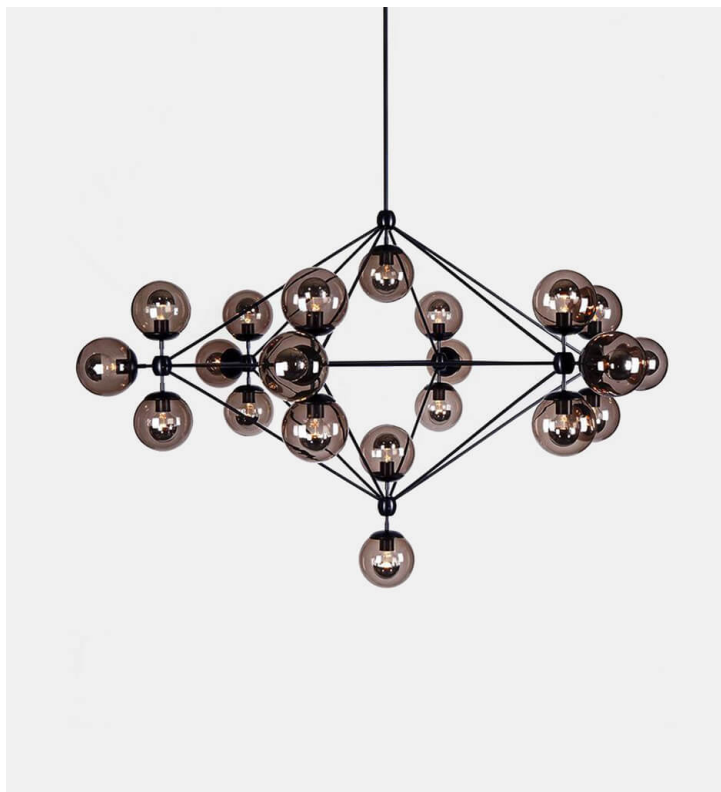

Modo Chandelier - 6 Sided, 21 Globes

Roll & Hill

Product Type Chandelier

The Modo series was inspired by the kinds of ready-made, off-the-shelf parts that can be found at inexpensive lighting stores. Unlike those, however, Modo is painstakingly engineered and custom CNC-milled from solid aluminum. The spoke-and-hub system allows for dozens of configurations, making Modo as versatile as it is beautiful.

Dimensions

D173cm x H107cm

D68" x H42"

Weight

15,4kg

Voltage (V)

120 or 240 V

LED Bulb Illumination

Cream Globes

Socket: E26

Bulb: 21 x 6 Watt A19

Total Wattage: 126 Watts

Lumens: 3780 Lumens

Color Temperature: 2600 Kelvin

Dimming: ELV or Triac

Smoke Globes

Socket: E26

Bulb: 21 x 3 Watt G25 half-silver

Total Wattage: 63 Watts

Lumens: 1890 Lumens

Color Temperature: 2500 Kelvin

Dimming: ELV or Triac

Clear Globes

Socket: E26