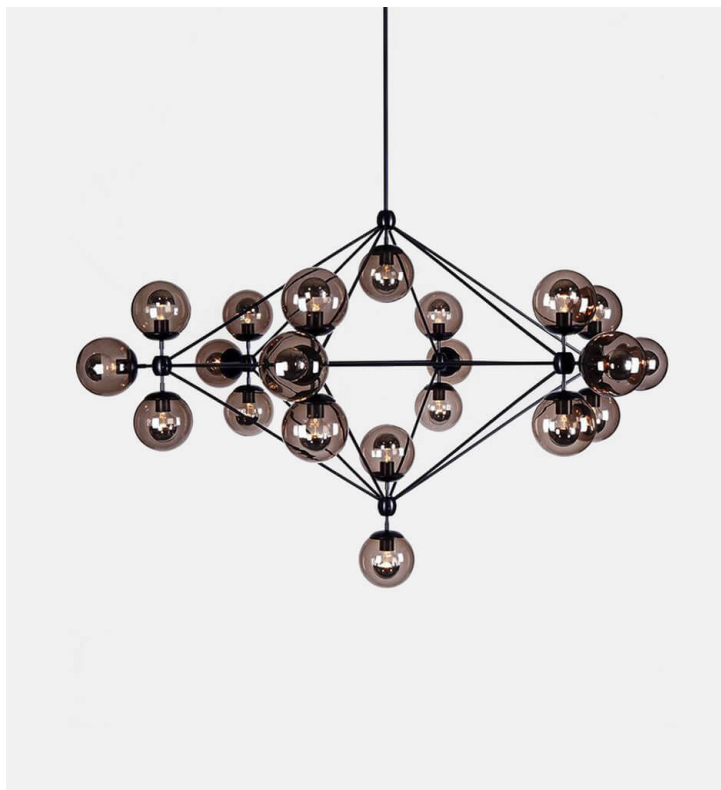

Modo Chandelier - 6 Sided, 21 Globes

Roll & Hill

Product Type Chandelier

The Modo series was inspired by the kinds of ready-made, off-the-shelf parts that can be found at inexpensive lighting stores. Unlike those, however, Modo is painstakingly engineered and custom CNC-milled from solid aluminum. The spoke-and-hub system allows for dozens of configurations, making Modo as versatile as it is beautiful.

Dimensions

D173cm x H107cm

D68" x H42"

Weight

15,4kg

Voltage (V)

120 or 240 V

LED Bulb Illumination

Cream Globes

Socket: E26

Bulb: 21 x 6 Watt A19

Total Wattage: 126 Watts

Lumens: 3780 Lumens

Color Temperature: 2600 Kelvin

Dimming: ELV or Triac

Smoke Globes

Socket: E26

Bulb: 21 x 3 Watt G25 half-silver

Total Wattage: 63 Watts

Lumens: 1890 Lumens

Color Temperature: 2500 Kelvin

Dimming: ELV or Triac

Clear Globes

Socket: E26