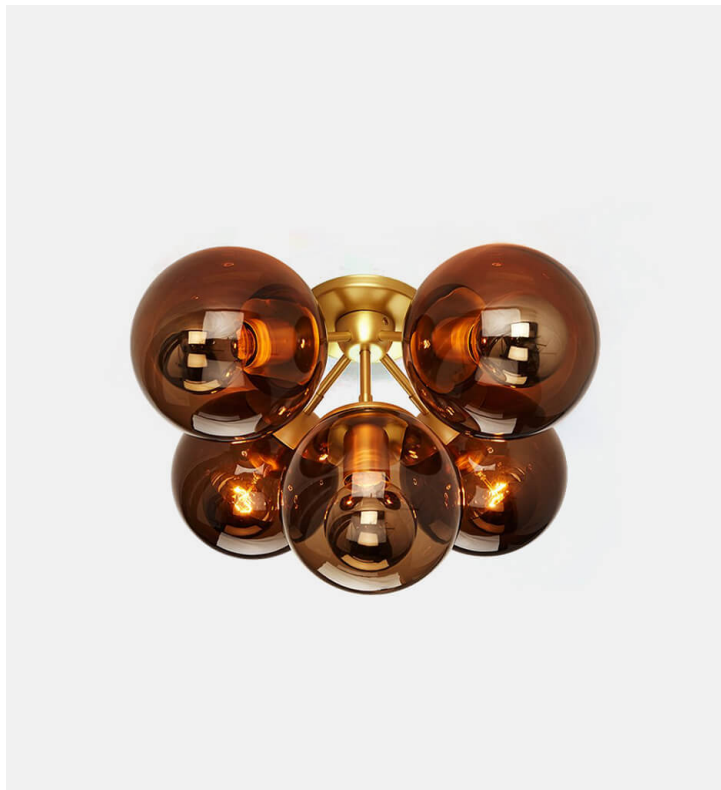

Modo Ceiling Mount - 5 Globes

Roll & Hill

Product Type chandelier

The Modo series was inspired by the kinds of ready-made, off-the-shelf parts that can be found at inexpensive lighting stores. Unlike those, however, Modo is painstakingly engineered and custom CNC-milled from solid aluminum. The spoke-and-hub system allows for dozens of configurations, making Modo as versatile as it is beautiful.

Dimensions

L16" x W16" x H12"

L41cm x W41cm x H30cm

Weight

4,3kg

Voltage (V)

120 or 240 V

LED Bulb Illumination

Cream Globes

Socket: E26

Bulb: 5 x 6 Watt A19

Total Wattage: 30 Watts

Lumens: 900 Lumens

Color Temperature: 2600 Kelvin

Dimming: ELV or Triac

Smoke Globes

Socket: E26

Bulb: 5 x 3 Watt G25 half-silver

Total Wattage: 15 Watts

Lumens: 450 Lumens

Color Temperature: 2500 Kelvin

Dimming: ELV or Triac

Clear Globes

Socket: E26