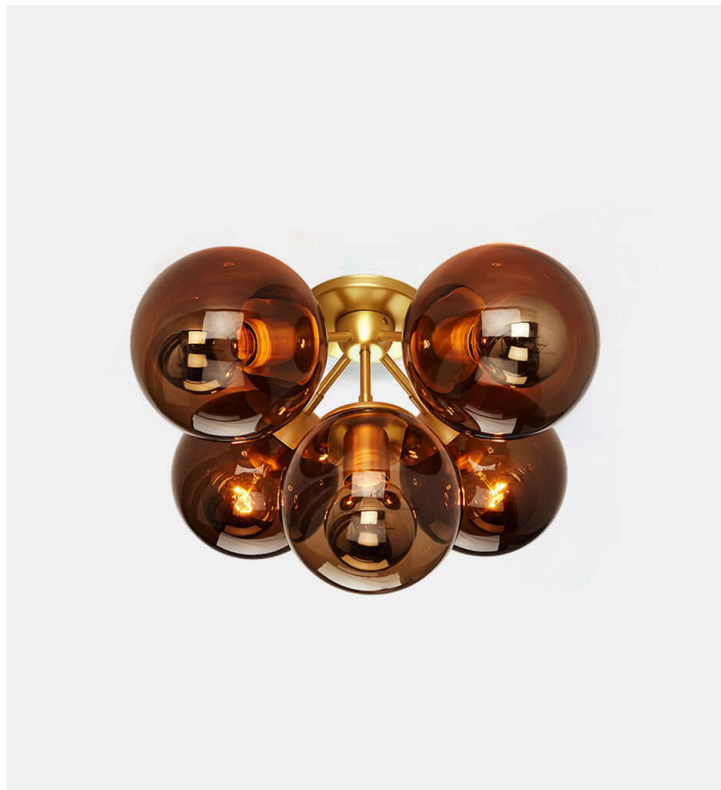

Modo Ceiling Mount - 5 Globes

Roll & Hill

Product Type Chandelier

The Modo series was inspired by the kinds of ready-made, off-the-shelf parts that can be found at inexpensive lighting stores. Unlike those, however, Modo is painstakingly engineered and custom CNC-milled from solid aluminum. The spoke-and-hub system allows for dozens of configurations, making Modo as versatile as it is beautiful.

Dimensions

L16" x W16" x H12"

L41cm x W41cm x H30cm

Weight

4,3kg

Voltage (V)

120 or 240 V

LED Bulb Illumination

Cream Globes

Socket: E26

Bulb: 5 x 6 Watt A19

Total Wattage: 30 Watts

Lumens: 900 Lumens

Color Temperature: 2600 Kelvin

Dimming: ELV or Triac

Smoke Globes

Socket: E26

Bulb: 5 x 3 Watt G25 half-silver

Total Wattage: 15 Watts

Lumens: 450 Lumens

Color Temperature: 2500 Kelvin

Dimming: ELV or Triac

Clear Globes

Socket: E26