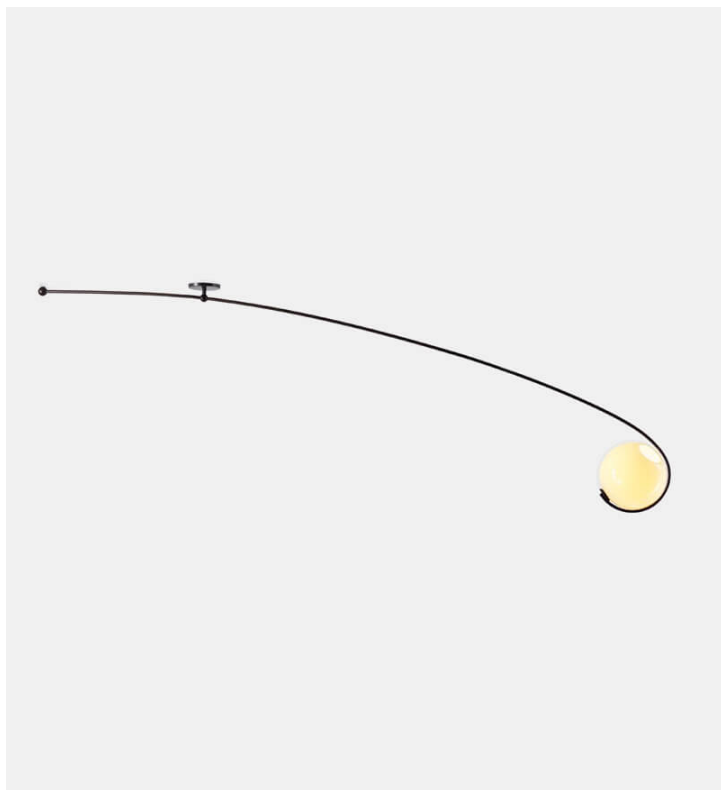

Fiddlehead Cantilever

Roll & Hill

Product Type chandelier

Jason Miller's Fiddlehead derives its name from sprouting ferns. One end of Fiddlehead's long, furling arm gently balances a hand-blown glass globe; the other uses the wall or ceiling as a counterbalance.

DimensionsL99

UPON ORDERING THIS DESIGN

Specify any details needed to place order.

These should be selection items on the website.