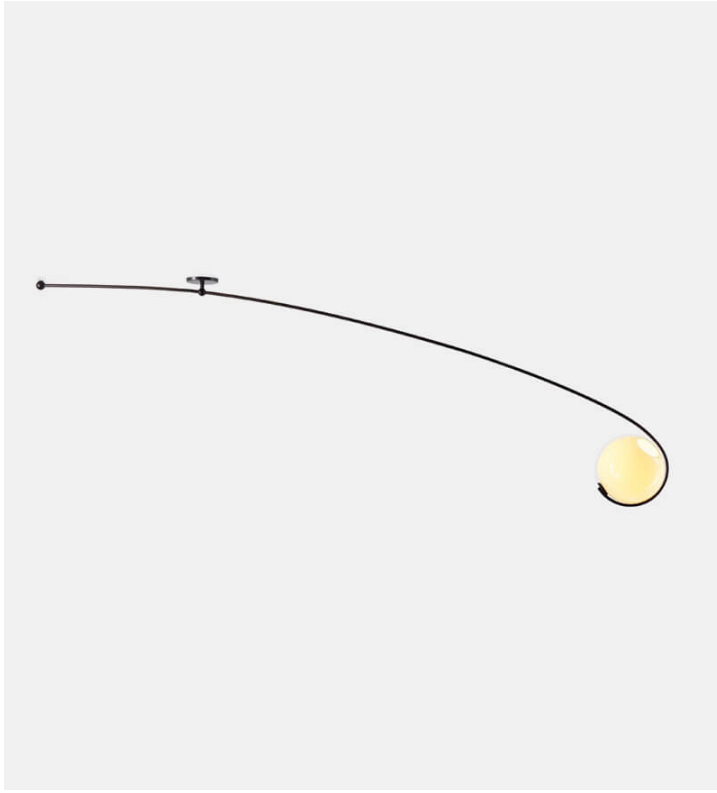

Fiddlehead Cantilever

Roll & Hill

Product Type chandelier

Jason Miller's Fiddlehead derives its name from sprouting ferns. One end of Fiddlehead's long, furling arm gently balances a hand-blown glass globe; the other uses the wall or ceiling as a counterbalance.

DimensionsL99

UPON ORDERING THIS DESIGN

Specify any details needed to place order.

These should be selection items on the website.