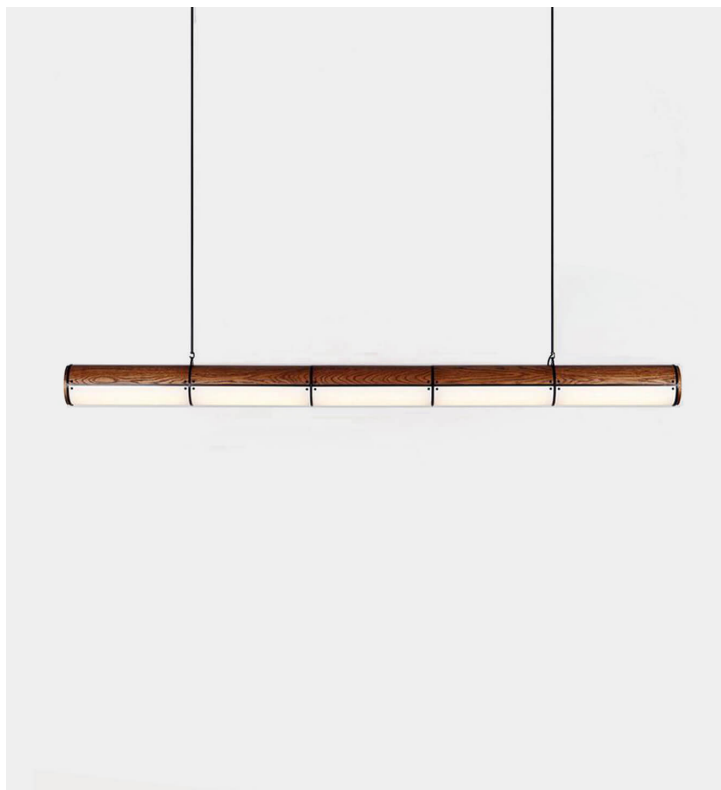

Woody Endless Straight - 5 Units

Roll & Hill

Product Type Ceiling

Jason Miller's Endless collection takes its inspiration from 1970s Super-graphics. After the reductionist intentions of modernism faded, some architects began to use large-scale graphic elements to define space. Graphic design became architecture; Endless was designed in the same spirit. Cylindrical sections and corner units allow Endless to be custom-configured as an architectural element.

Dimensions

Ø6" x L91"
Ø15cm x L231cm

Weight

16kg

Voltage (V)

120 or 240 V

120V Illumination

Integrated LED

Wattage: 85 Watts

Lumens: 2500 Lumens

Color Temperature: 2700 Kelvin

Life Hours: 50,000

Dimming: Triac, ELV or 0-10V

240V Illumination

Integrated LED

Wattage: 85 Watts