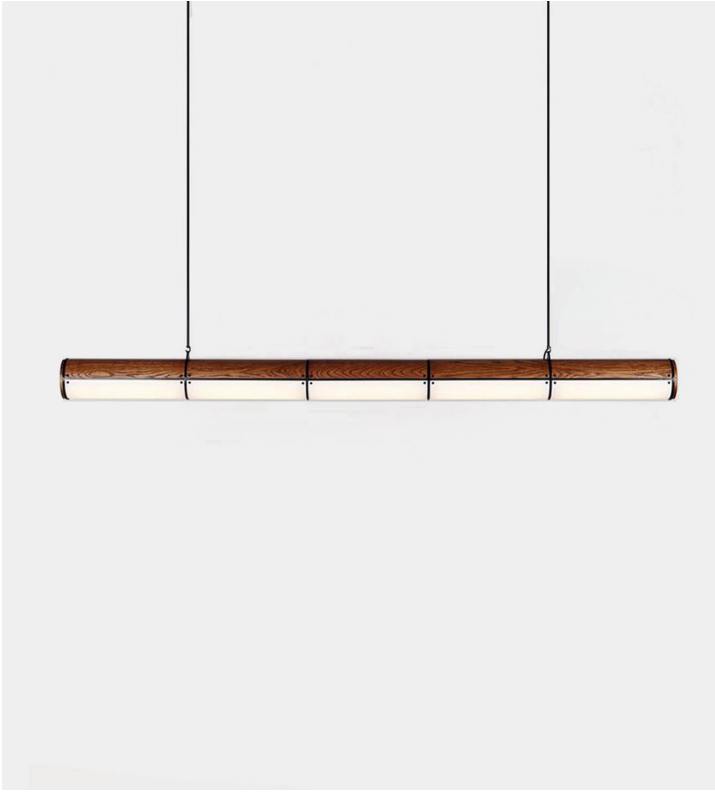

Woody Endless Straight - 5 Units

Roll & Hill

Product Type Ceiling

Jason Miller's Endless collection takes its inspiration from 1970s Super-graphics. After the reductionist intentions of modernism faded, some architects began to use large-scale graphic elements to define space. Graphic design became architecture; Endless was designed in the same spirit. Cylindrical sections and corner units allow Endless to be custom-configured as an architectural element.

Dimensions

Ø6" x L91"
Ø15cm x L231cm

Weight

16kg

Voltage (V)

120 or 240 V

120V Illumination

Integrated LED

Wattage: 85 Watts

Lumens: 2500 Lumens

Color Temperature: 2700 Kelvin

Life Hours: 50,000

Dimming: Triac, ELV or 0-10V

240V Illumination

Integrated LED

Wattage: 85 Watts