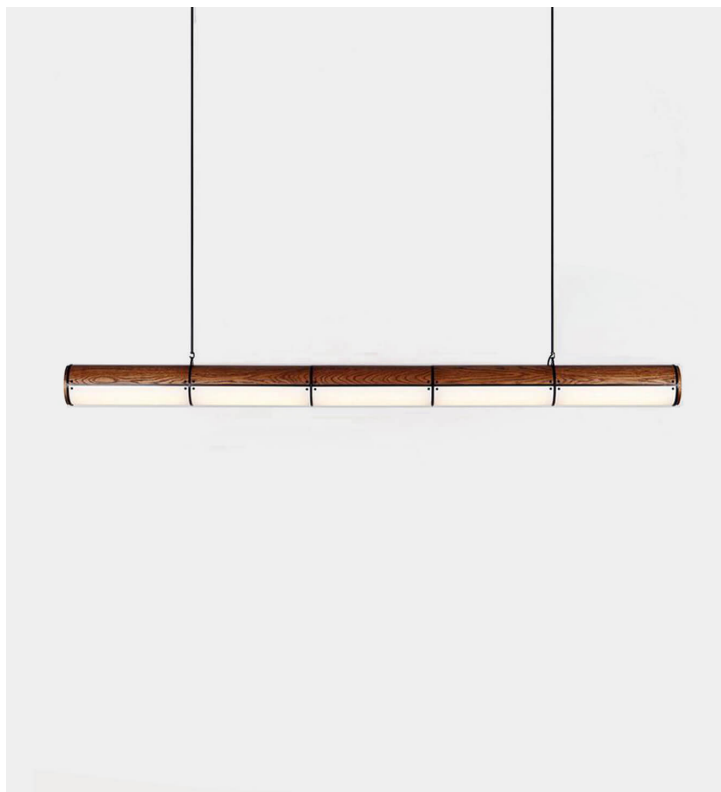

Woody Endless Straight - 5 Units

Roll & Hill

Product Type Ceiling

Jason Miller's Endless collection takes its inspiration from 1970s Super-graphics. After the reductionist intentions of modernism faded, some architects began to use large-scale graphic elements to define space. Graphic design became architecture; Endless was designed in the same spirit. Cylindrical sections and corner units allow Endless to be custom-configured as an architectural element.

Dimensions

Ø6" x L91"
Ø15cm x L231cm

Weight

16kg

Voltage (V)

120 or 240 V

120V Illumination

Integrated LED

Wattage: 85 Watts

Lumens: 2500 Lumens

Color Temperature: 2700 Kelvin

Life Hours: 50,000

Dimming: Triac, ELV or 0-10V

240V Illumination

Integrated LED

Wattage: 85 Watts