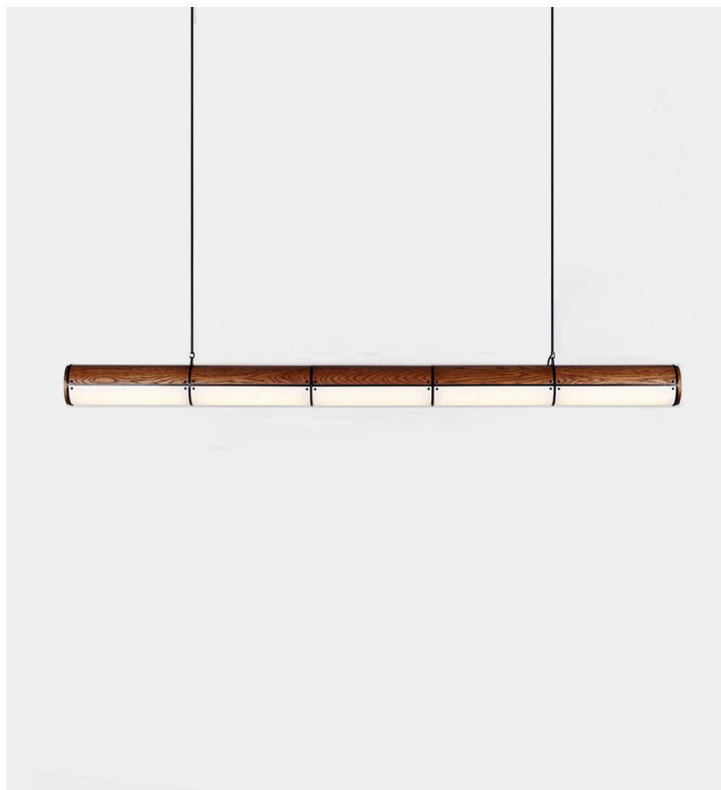

## Woody Endless Straight - 5 Units

Roll & Hill

**Product Type** Ceiling

Jason Miller's Endless collection takes its inspiration from 1970s Super-graphics. After the reductionist intentions of modernism faded, some architects began to use large-scale graphic elements to define space. Graphic design became architecture; Endless was designed in the same spirit. Cylindrical sections and corner units allow Endless to be custom-configured as an architectural element.

### Dimensions

L231cm x W15cm x H19cm

L91" x W6" x H7.5"

### Weight

16kg