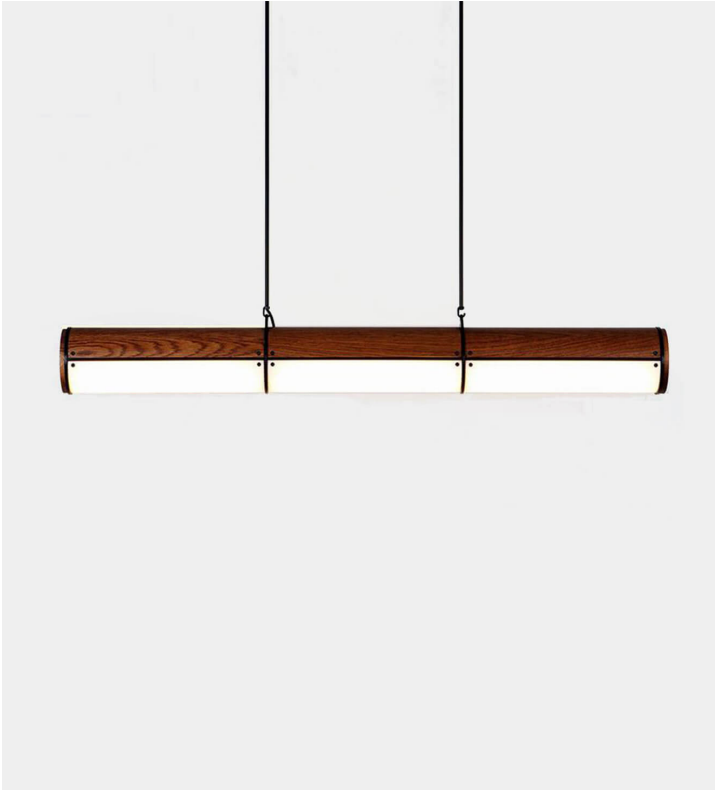

Woody Endless Straight - 3 Units

Roll & Hill

Product Type Ceiling

Jason Miller's Endless collection takes its inspiration from 1970s Super-graphics. After the reductionist intentions of modernism faded, some architects began to use large-scale graphic elements to define space. Graphic design became architecture; Endless was designed in the same spirit. Cylindrical sections and corner units allow Endless to be custom-configured as an architectural element.

Dimensions

L140cm x W15cm x H19cm

L55" x W6" x H7.5"

Weight

10k g

Voltage (V)

120 or 240 V

120V Illumination