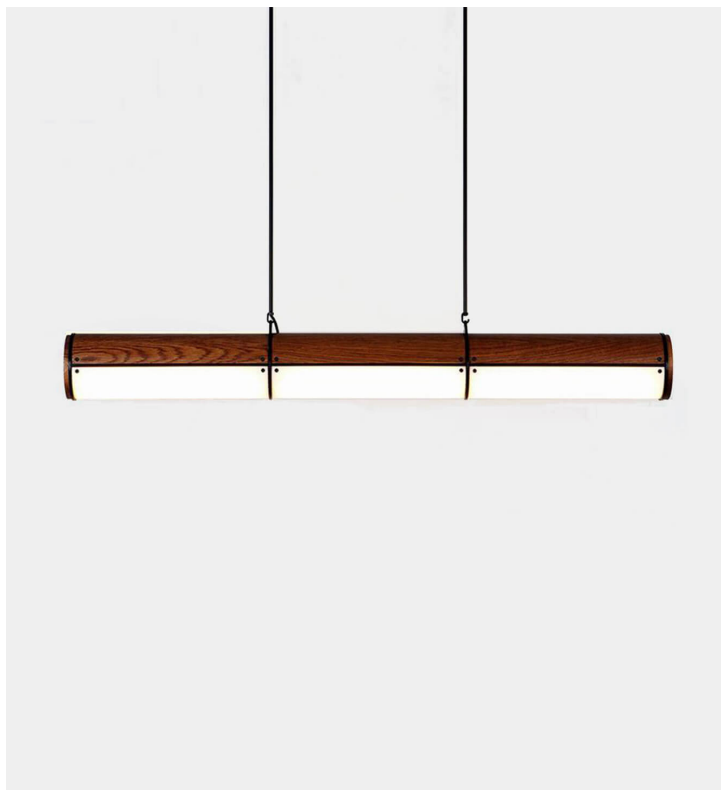

Woody Endless Straight - 3 Units

Roll & Hill

Product Type Ceiling

Jason Miller's Endless collection takes its inspiration from 1970s Super-graphics. After the reductionist intentions of modernism faded, some architects began to use large-scale graphic elements to define space. Graphic design became architecture; Endless was designed in the same spirit. Cylindrical sections and corner units allow Endless to be custom-configured as an architectural element.

Dimensions

Ø6" x L56"
Ø15cm x L142cm

Weight

10k g

Voltage (V)

120 or 240 V

120V Illumination

Integrated LED

Wattage: 50 Watts

Lumens: 1500 Lumens

Color Temperature: 2700 Kelvin

Life Hours: 50,000

Dimming: Triac, ELV or 0-10V

240V Illumination

Integrated LED

Lumens: 1500 Lumens