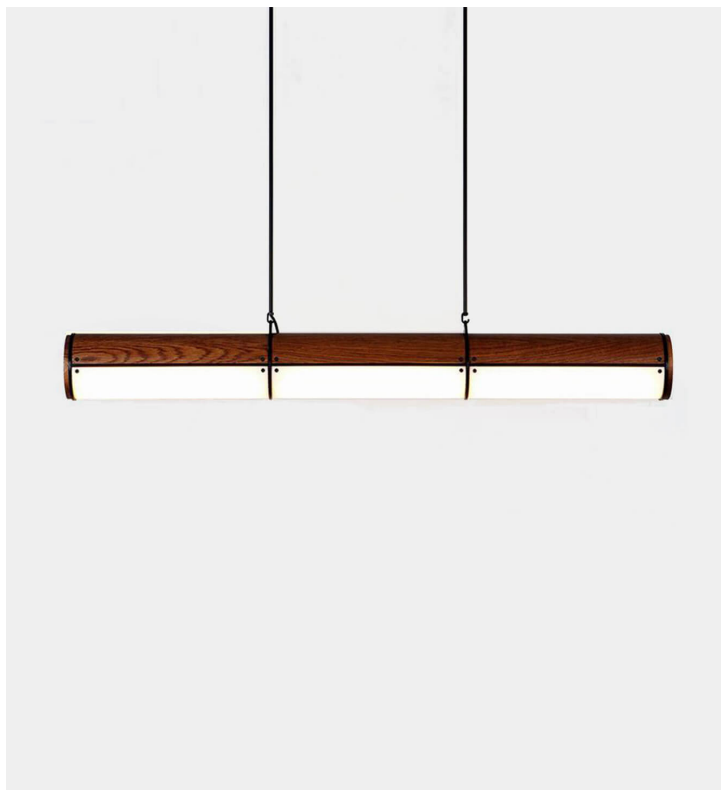

Woody Endless Straight - 3 Units

Roll & Hill

Product Type Ceiling

Jason Miller's Endless collection takes its inspiration from 1970s Super-graphics. After the reductionist intentions of modernism faded, some architects began to use large-scale graphic elements to define space. Graphic design became architecture; Endless was designed in the same spirit. Cylindrical sections and corner units allow Endless to be custom-configured as an architectural element.

Dimensions

Ø6" x L56"

Ø15cm x L142cm

Weight

10k g

Voltage (V)

120 or 240 V

120V Illumination