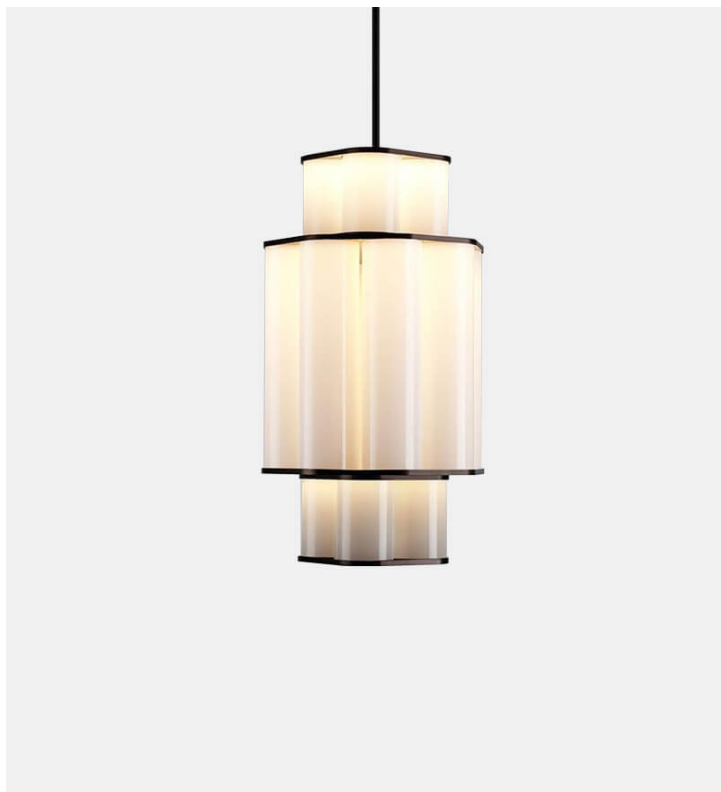

Bauer Chandelier 01

Roll & Hill

Product Type Lighting

Jason Miller's Bauer is a pendant fixture made of stacked, concentric clusters of handblown tubular glass. The glass fades from dark to light, recalling the tonalities of earth-to-sky views, producing an ethereal, atmospheric effect.

Dimensions

L39cm x W37cm x H72cm

L15.5" x W14.5" x H28.5"

Weight

20,5kg

Voltage (V)

120 or 240 V

120V Illumination