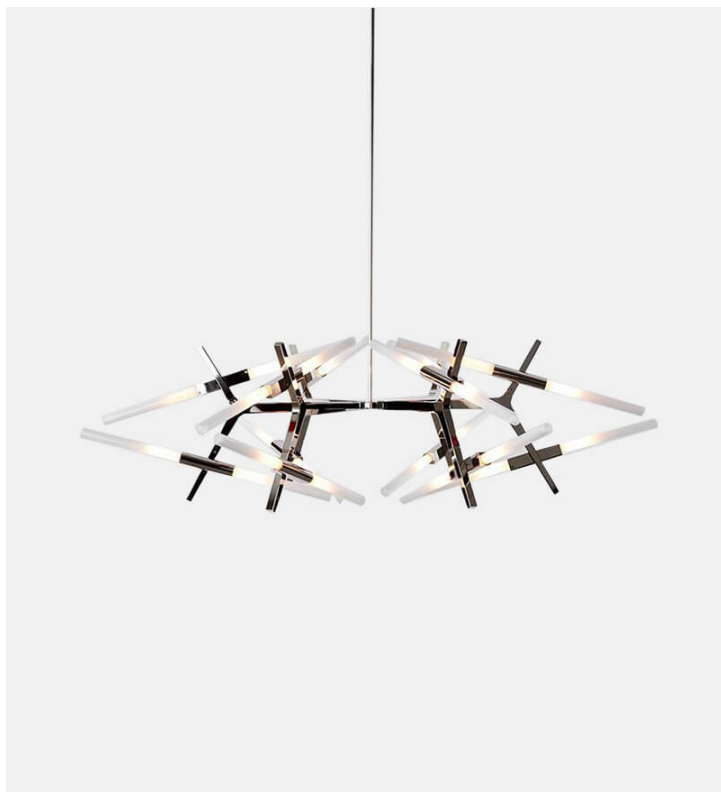

Astral Agnes 03 - 24 Lights

Roll & Hill

Product Type Ceiling

Based on Lindsey Adelman's Agnes collection, Astral Agnes reconfigures the modular units of the original series into radial, symmetrical forms that channel galactic phenomena and space travel.

Dimensions

L59" x W59" x H17"
L149cm x W149cm x H43cm

Weight

9kg

Voltage (V)

120 or 240 V

Incandescent Illumination (120V)

Sockets: E17
Bulbs: 24 x 25 Watt T6½ incandescent
Wattage: 600 Watts
Lumens: 2400 Lumens
Color Temperature: 2700 Kelvin
Dimming: Triac or ELV