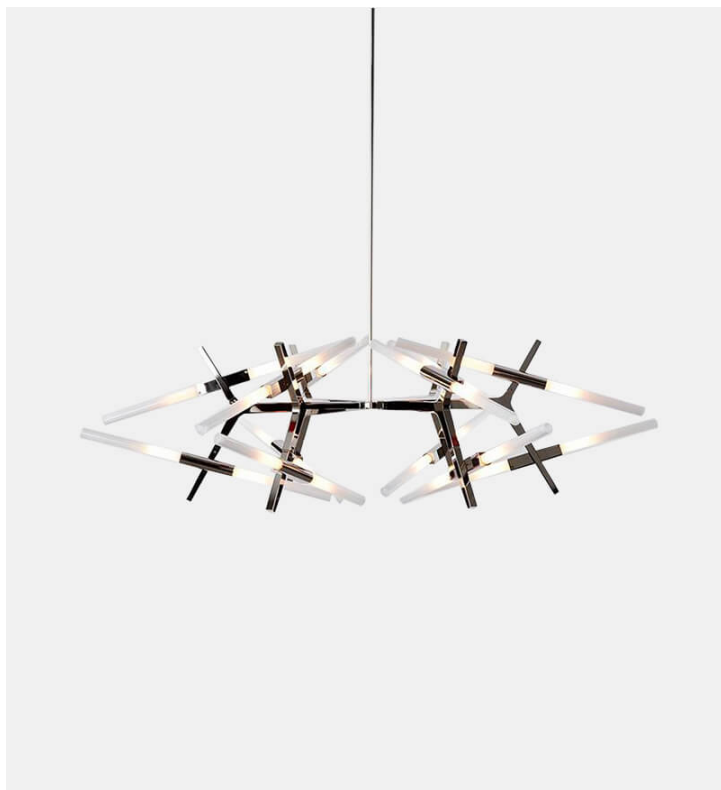

## Astral Agnes 03 - 24 Lights

Roll & Hill

**Product Type** Lighting

Based on Lindsey Adelman's Agnes collection, Astral Agnes reconfigures the modular units of the original series into radial, symmetrical forms that channel galactic phenomena and space travel.

### Dimensions

D150cm x H43cm

L59" x H17"

### Weight

9kg