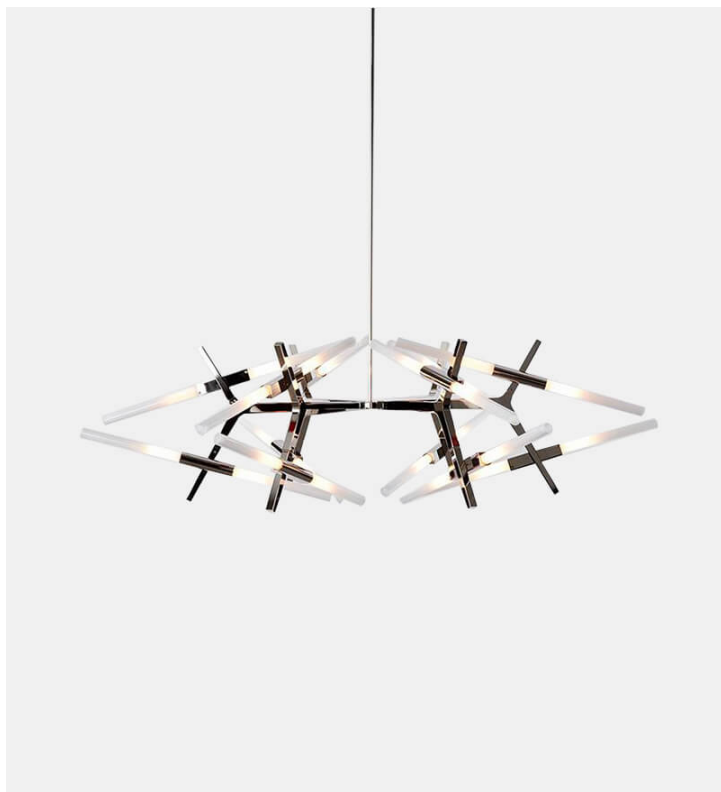

## Astral Agnes 03 - 24 Lights

Roll & Hill

**Product Type** Lighting

Based on Lindsey Adelman's Agnes collection, Astral Agnes reconfigures the modular units of the original series into radial, symmetrical forms that channel galactic phenomena and space travel.

### Dimensions

D150cm x H43cm

L59" x H17"

### Weight

9kg