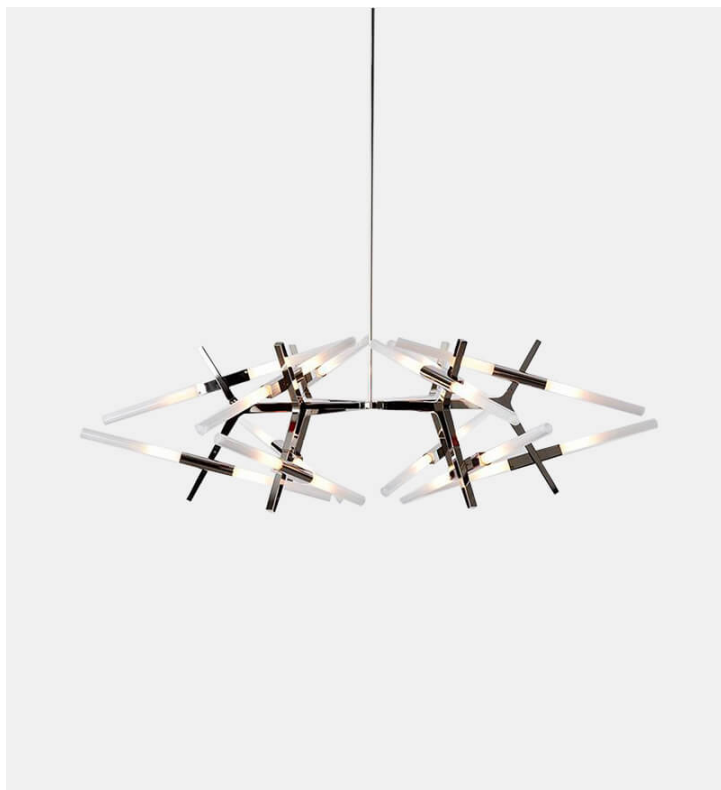

## Astral Agnes 03 - 24 Lights

Roll & Hill

**Product Type** Ceiling

Based on Lindsey Adelman's Agnes collection, Astral Agnes reconfigures the modular units of the original series into radial, symmetrical forms that channel galactic phenomena and space travel.

### **Dimensions**

L59" x W59" x H17"

L149cm x W149cm x H43cm

### **Weight**

9kg