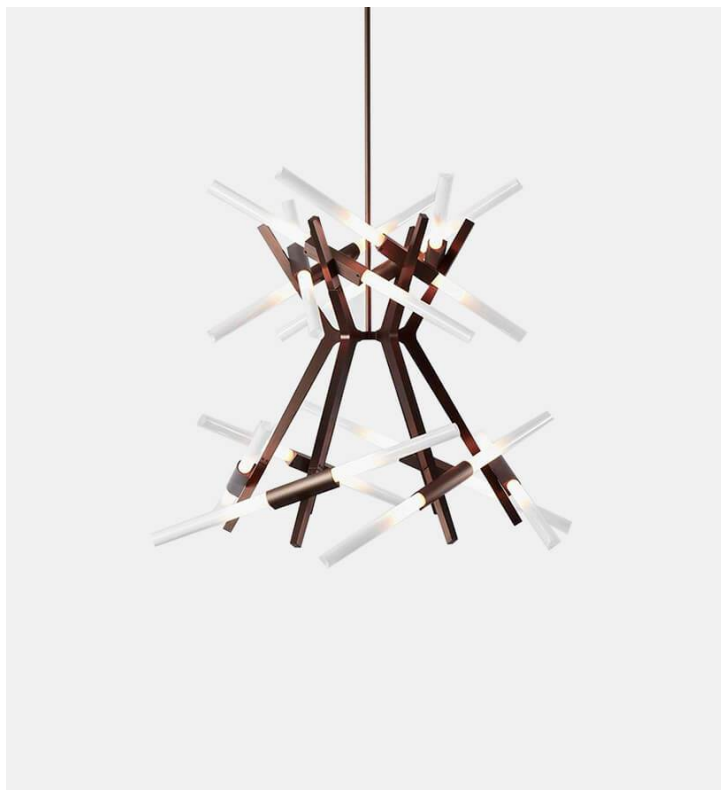

Astral Agnes 02 - 24 Lights

Roll & Hill

Product Type Ceiling

Based on Lindsey Adelman's Agnes collection, Astral Agnes reconfigures the modular units of the original series into radial, symmetrical forms that channel galactic phenomena and space travel.

Dimensions

L35.5" x W35.5" x H31"

L90cm x W90cm x H79cm

Weight

9kg

Voltage (V)

120 or 240 V

Incandescent Illumination (120V)

Sockets: E17

Bulbs: 24 x 25 Watt T6½ incandescent

Wattage: 600 Watts

Lumens: 2400 Lumens

Color Temperature: 2700 Kelvin

Dimming: Triac or ELV

Halogen Illumination (120V/240V)

Sockets: G9