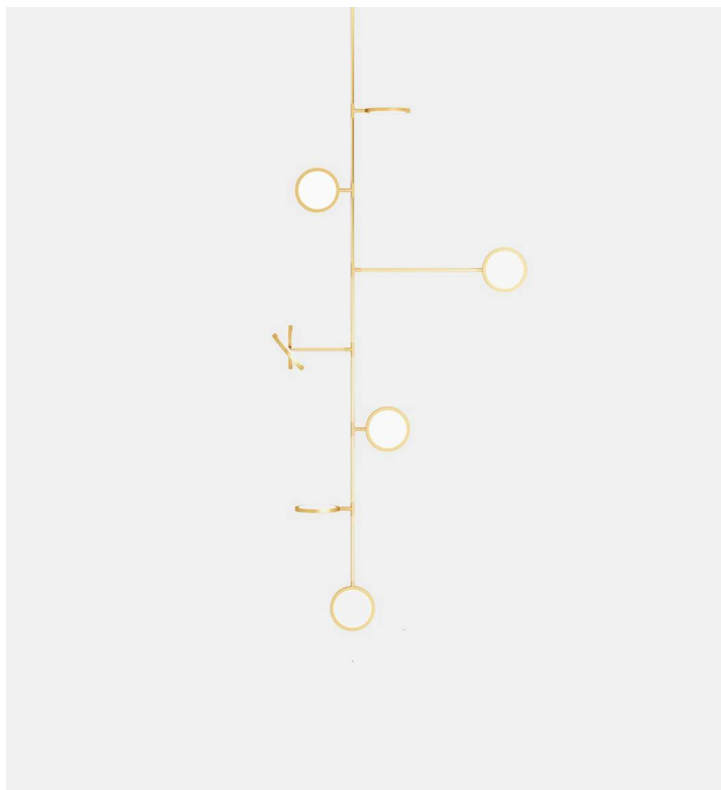

Discus Vine 8

Matter Made

Product Type Ceiling

Discus is a spare and graphically compelling lighting collection. Made from modular components, the design is adaptable for spaces ranging from intimate to monumental. Dimmable LEDs cast a warm diffused light through both sides of each rotatable disc.

Available in warm white 2700k LEDs or cooler 3000k LEDs.

Dimensions

L 34.5" x W 51.5" x H 112.5"

L 87.6cm x W 130.8cm x H 285.8cm

Finishes

- Satin Brass
- Satin Blackened Brass

Weight

45 lbs

Lead Time

8-10 weeks

Light Source

3528 LEDs

2700k or 3000k

3363lm

108W

120V / 220V input

LED Driver

NPF-120D-24

Dimming

0-10V

Canopy

Dia 10.75" x H 1.75" / Dia 27.3cm x H 4.45cm

Drop Length

36" / 91.4cm drop provided