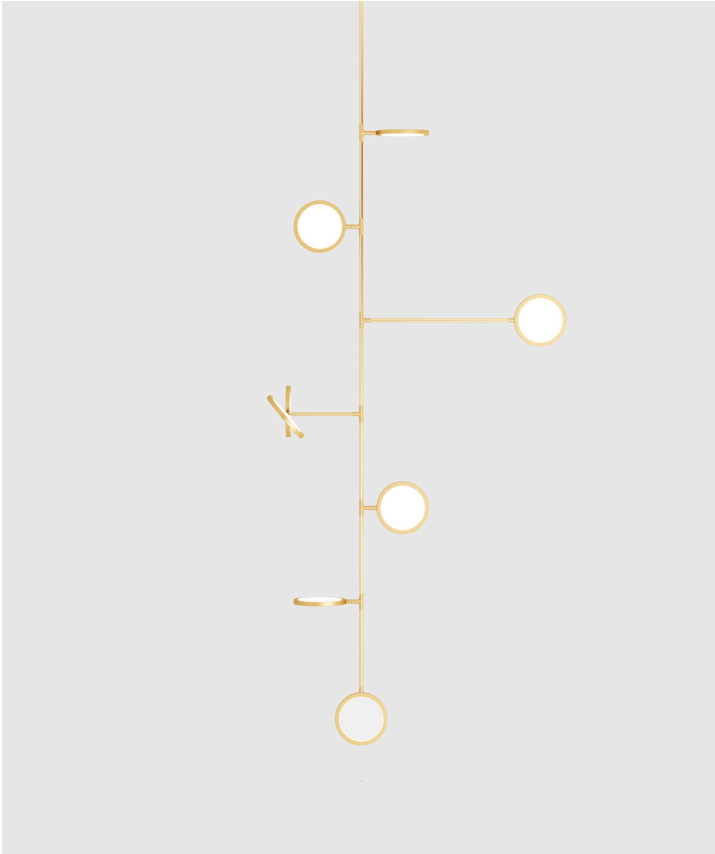

Discus Vine 8

Matter Made

Product Type Ceiling

Discus is a spare and graphically compelling lighting collection. Made from modular components, the design is adaptable for spaces ranging from intimate to monumental. Dimmable LEDs cast a warm diffused light through both sides of each rotatable disc.

Available in warm white 2700k LEDs or cooler 3000k LEDs.

Materials

Brass, Aluminum, Glass

Dimensions

L 34.5" x W 51.5" x H 112.5"

L 87.6cm x W 130.8cm x H 285.8cm

Finishes

- Satin Brass
- Satin Blackened Brass

108W

120V / 220V input

LED Driver

NPF-120D-24

Dimming

0-10V

Canopy

Dia 10.75" x H 1.75" / Dia 27.3cm x H 4.45cm

Drop Length

36" / 91.4cm drop provided.

Drops longer than 36" will incur a fee.

Custom drops are made per order and cannot be adjusted on site.

Certification

UL, CE

UPON ORDERING THIS DESIGN

Specify any details needed to place order.