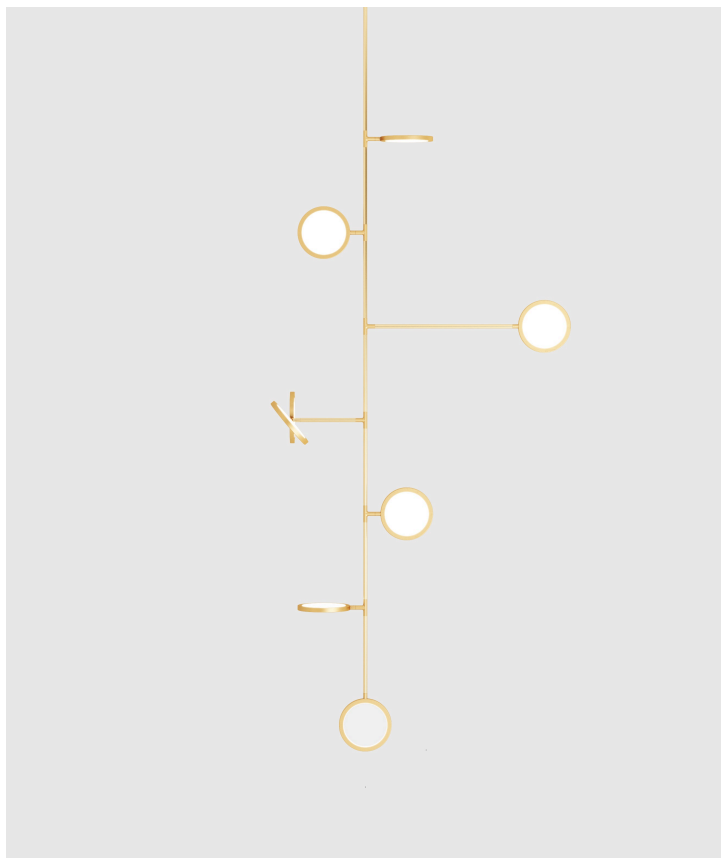

Discus Vine 8

Matter Made

Product Type Ceiling

Discus is a spare and graphically compelling lighting collection. Made from modular components, the design is adaptable for spaces ranging from intimate to monumental. Dimmable LEDs cast a warm diffused light through both sides of each rotatable disc.

Available in warm white 2700k LEDs or cooler 3000k LEDs.

Materials

Brass, Aluminum, Glass

Dimensions

L 34.5" x W 51.5" x H 112.5"

L 87.6cm x W 130.8cm x H 285.8cm

Finishes

- Satin Brass
- Satin Blackened Brass

108W

120V / 220V input

LED Driver

NPF-120D-24

Dimming

0-10V

Canopy

Dia 10.75" x H 1.75" / Dia 27.3cm x H 4.45cm

Drop Length

36" / 91.4cm drop provided.

Drops longer than 36" will incur a fee.

Custom drops are made per order and cannot be adjusted on site.

Certification

UL, CE

UPON ORDERING THIS DESIGN

Specify any details needed to place order.