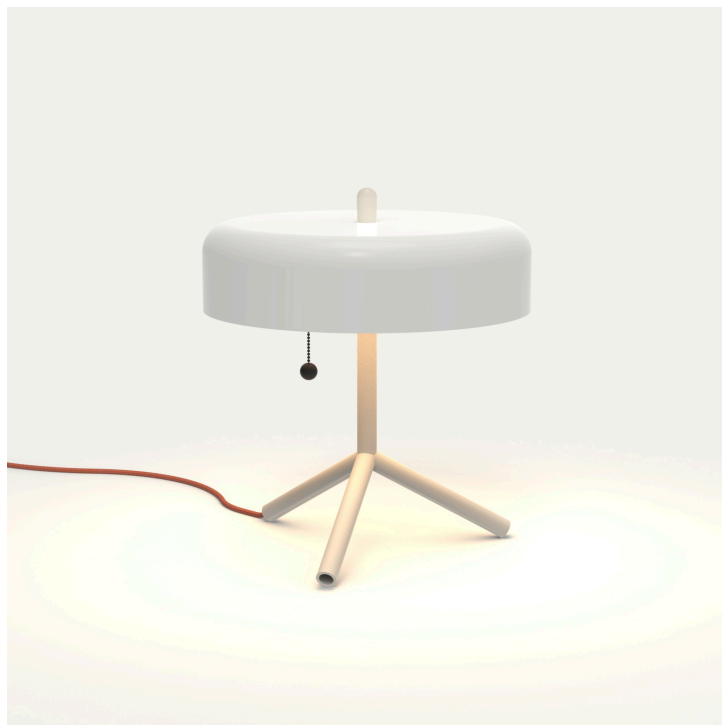

F/K/A Lamp

Matter Made

Product Type Table Lamp

F/K/A is made from three core elements — spun shade, tripod base, and fabric wrapped cord, in playful color combinations.

Materials

Aluminum, Steel, Acrylic, Fabric Cord

Dimensions

Dia 14.3" x H 16.5"

Dia 36.3cm x H 41.9cm

Finishes

- Purple Red Shade
- Light Grey Base
- Ivory Cord
- White Shade
- Cream Base
- Shrimp Cord
- Mint Shade
- Opal Green Base
- Asphalt Grey Cord

Weight