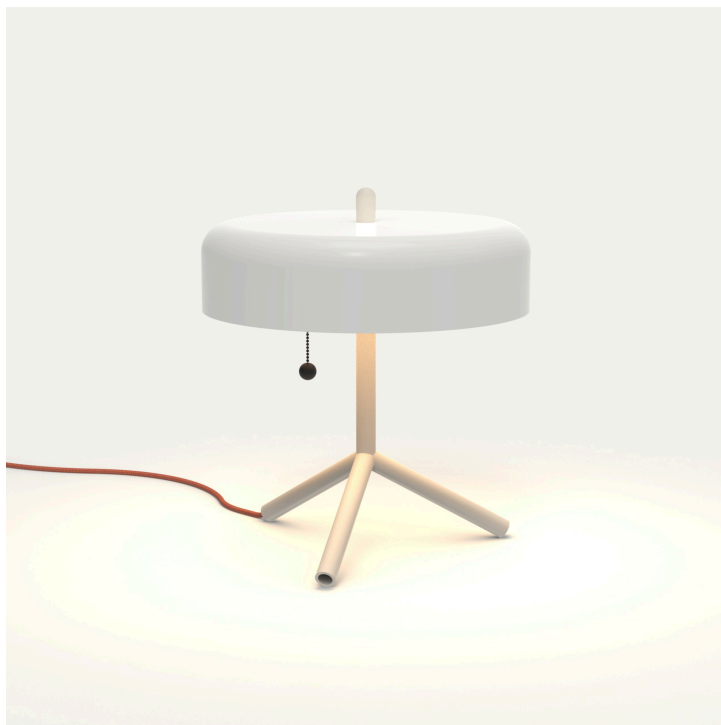

F/K/A Lamp

Matter Made

Product Type Table Lamp

F/K/A is made from three core elements — spun shade, tripod base, and fabric wrapped cord, in playful color combinations.

Materials

Aluminum, Steel, Acrylic, Fabric Cord

Dimensions

Dia 14.3" x H 16.5"

Dia 36.3cm x H 41.9cm

Finishes

- Purple Red Shade
- Light Grey Base
- Ivory Cord
- White Shade
- Cream Base
- Shrimp Cord
- Mint Shade
- Opal Green Base
- Asphalt Grey Cord

Weight