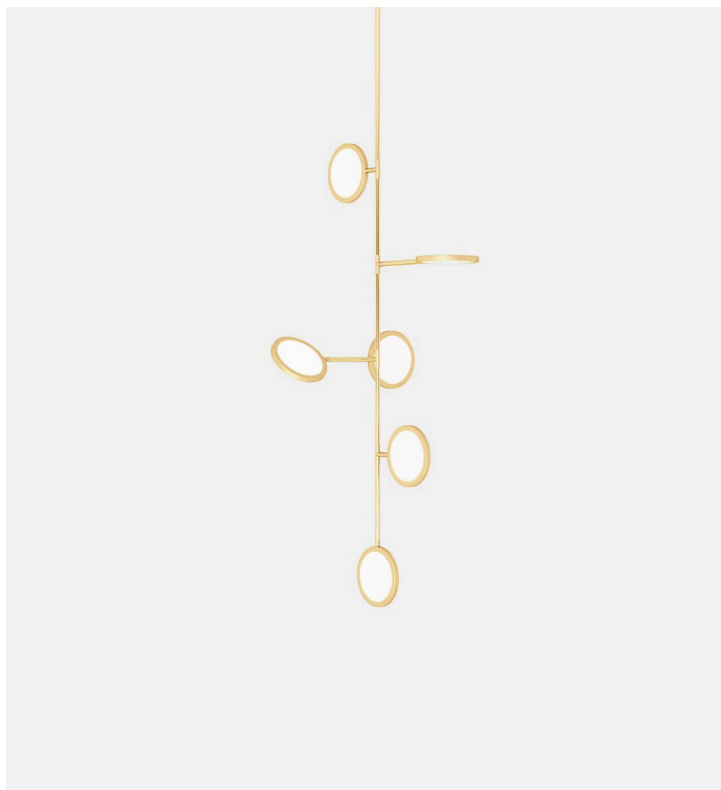

## Discus Vine 6

Matter Made

**Product Type** Ceiling

Discus is a spare and graphically compelling lighting collection. Made from modular components, the design is adaptable for spaces ranging from intimate to monumental. Dimmable LEDs cast a warm diffused light through both sides of each rotatable disc.

### **Dimensions**

L 30.6" x W 33.5" x H 72.5"

L 77.7cm x W 85cm x H 184.2cm

### **Canopy**

Dia 10.75" x H 1.75" / Dia 27.3cm x H 4.45cm