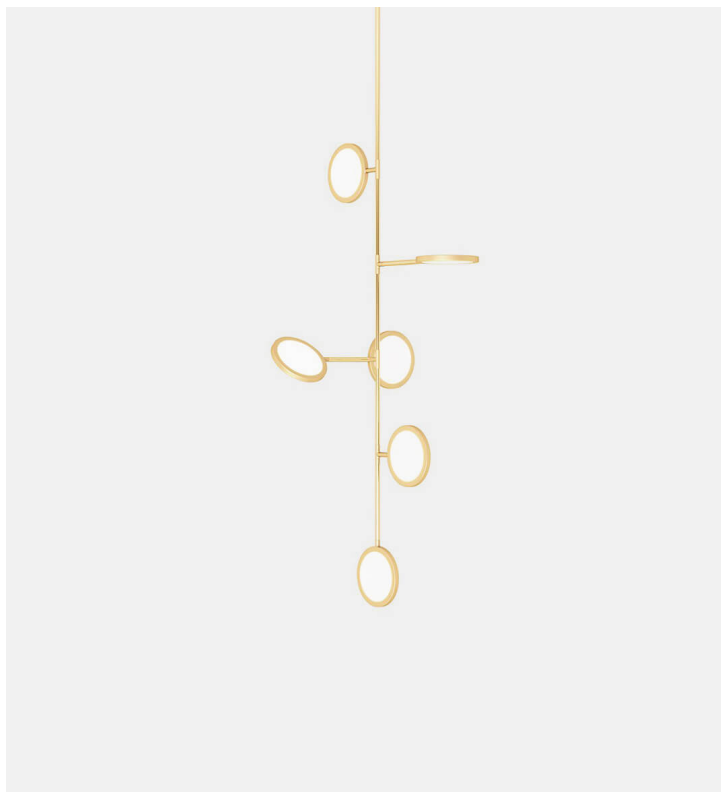

## Discus Vine 6

Matter Made

**Product Type** Ceiling

Discus is a spare and graphically compelling lighting collection. Made from modular components, the design is adaptable for spaces ranging from intimate to monumental. Dimmable LEDs cast a warm diffused light through both sides of each rotatable disc.

### **Dimensions**

L 30.6" x W 33.5" x H 72.5"

L 77.7cm x W 85cm x H 184.2cm

### **Canopy**

Dia 10.75" x H 1.75" / Dia 27.3cm x H 4.45cm