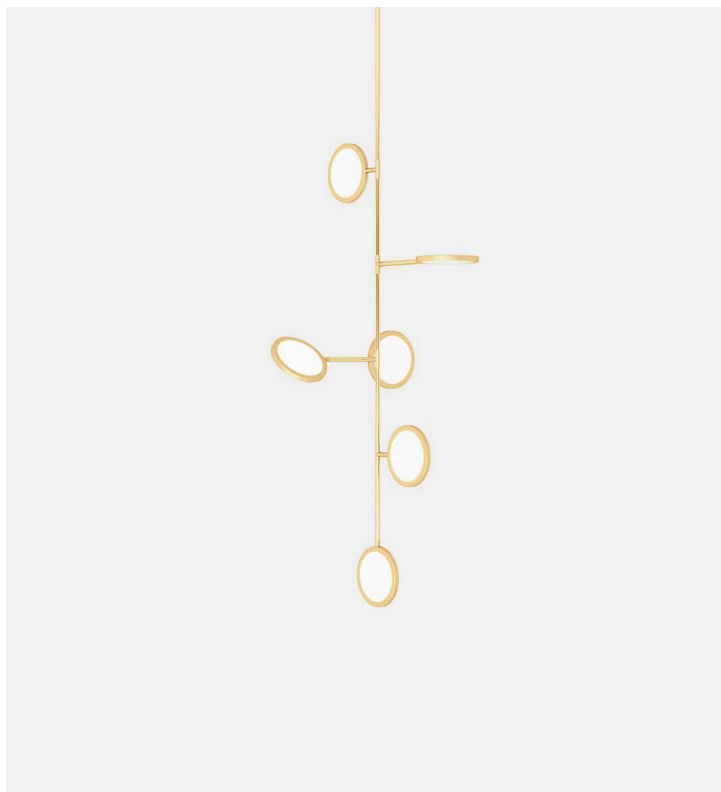

Discus Vine 6

Matter Made

Product Type Ceiling

Discus is a spare and graphically compelling lighting collection. Made from modular components, the design is adaptable for spaces ranging from intimate to monumental. Dimmable LEDs cast a warm diffused light through both sides of each rotatable disc.

Available in warm white 2700k LEDs or cooler 3000k LEDs.

Materials

Brass, Aluminum, Steel, Glass

Dimensions

L 30.6" x W 33.5" x H 72.5"

L 77.7cm x W 85cm x H 184.2cm

Finishes

- Satin Brass
- Satin Blackened Brass

81W

120V / 220V input

LED Driver

NPF-120D-24

Dimming

0-10V

Canopy

Dia 10.75" x H 1.75" / Dia 27.3cm x H 4.45cm

Drop Length

36" / 91.4cm drop provided.

Drops longer than 36" will incur a fee.

Custom drops are made per order and cannot be adjusted on site.

Certification

UL, CE

UPON ORDERING THIS DESIGN

Specify any details needed to place order.