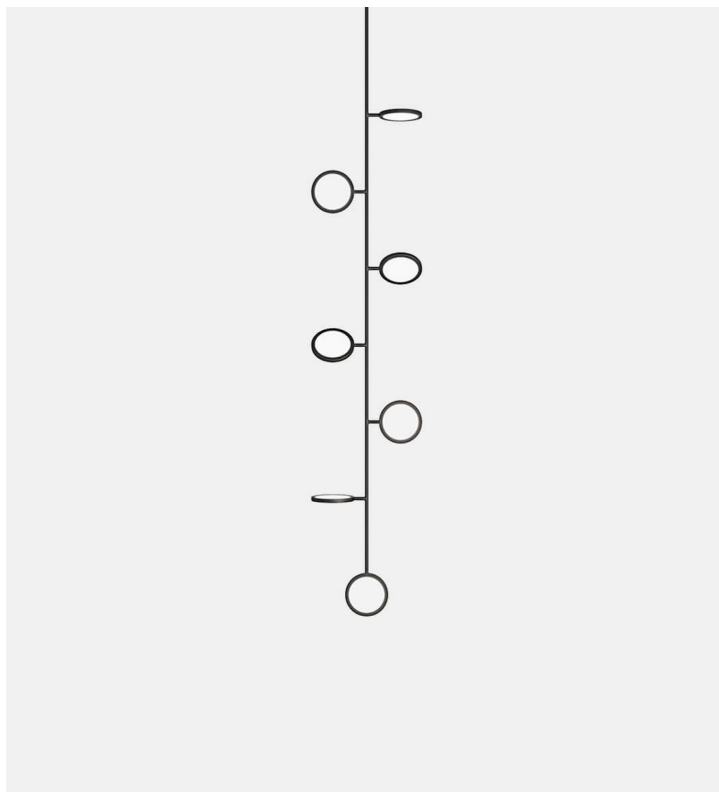

Discus Vine 7

Matter Made

Product Type Ceiling

Discus is a spare and graphically compelling lighting collection. Made from modular components, the design is adaptable for spaces ranging from intimate to monumental. Dimmable LEDs cast a warm diffused light through both sides of each rotatable disc.

Available in warm white 2700k LEDs or cooler 3000k LEDs.

Materials

Brass, Aluminum, Steel, Glass

Dimensions

L 9.6" x W 24.6" x H 112.5"

L 24.4cm x W 62.5cm x H 285.8cm

Finishes

- Satin Brass
- Satin Blackened Brass

94.5W

120V / 220V input

LED Driver

NPF-120D-24

Dimming

0-10V

Canopy

Dia 10.75" x H 1.75" / Dia 27.3cm x H 4.45cm

Drop Length

36" / 91.4cm drop provided.

Drops longer than 36" will incur a fee.

Custom drops are made per order and cannot be adjusted on site

Certification

UL, CE

UPON ORDERING THIS DESIGN

Specify any details needed to place order.