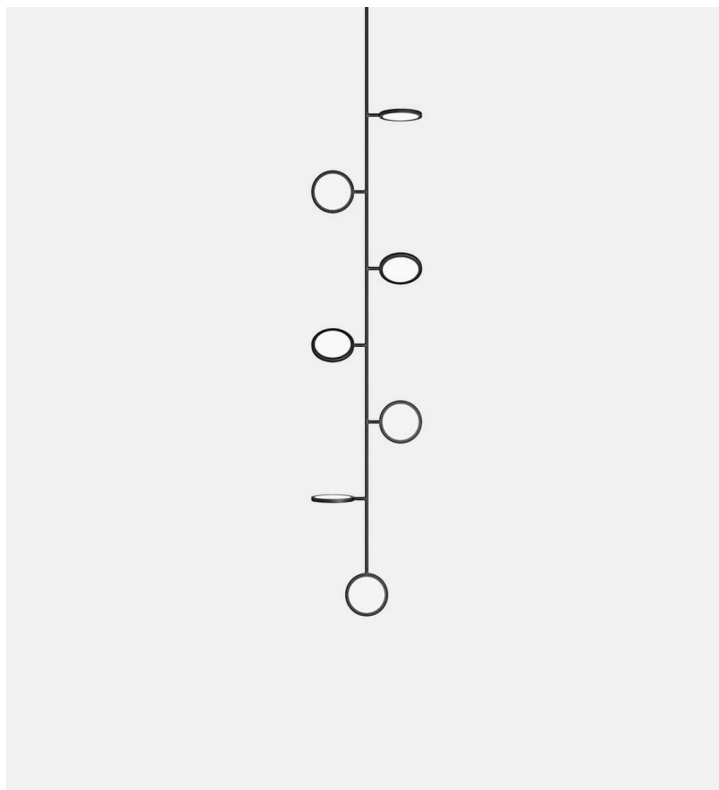

## Discus Vine 7

Matter Made

**Product Type** Ceiling

Discus is a spare and graphically compelling lighting collection. Made from modular components, the design is adaptable for spaces ranging from intimate to monumental. Dimmable LEDs cast a warm diffused light through both sides of each rotatable disc.

### **Dimensions**

L 9.6" x W 24.6" x H 112.5"

L 24.4cm x W 62.5cm x H 285.8cm

### **Canopy**

Dia 10.75" x H 1.75" / Dia 27.3cm x H 4.45cm

### **Drop Length**

36" / 91.4cm drop provided.

Drops longer than 36" will incur a fee.

Custom drops are made per order and cannot be adjusted on site