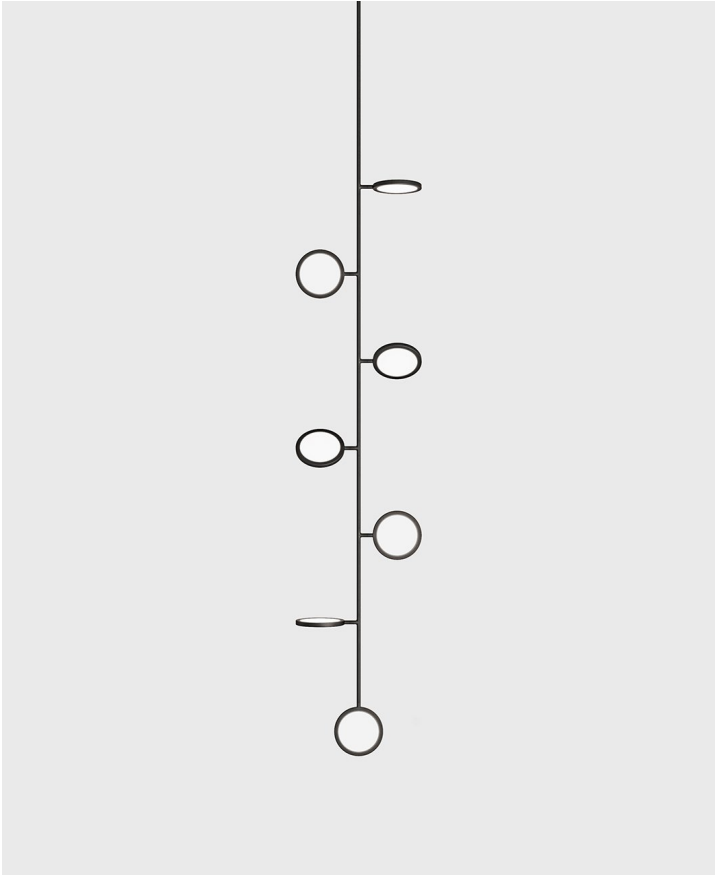

Discus Vine 7

Matter Made

Product Type Ceiling

Discus is a spare and graphically compelling lighting collection. Made from modular components, the design is adaptable for spaces ranging from intimate to monumental. Dimmable LEDs cast a warm diffused light through both sides of each rotatable disc.

Available in warm white 2700k LEDs or cooler 3000k LEDs.

Dimensions:

L 10" x W 24.6" x H 113.5"

L 25.4cm x W 62.5cm x H 288.3cm

Lead Time: 8-10 Weeks

▮ [Spec Sheet](#)

UPON ORDERING THIS DESIGN

Specify any details needed to place order.