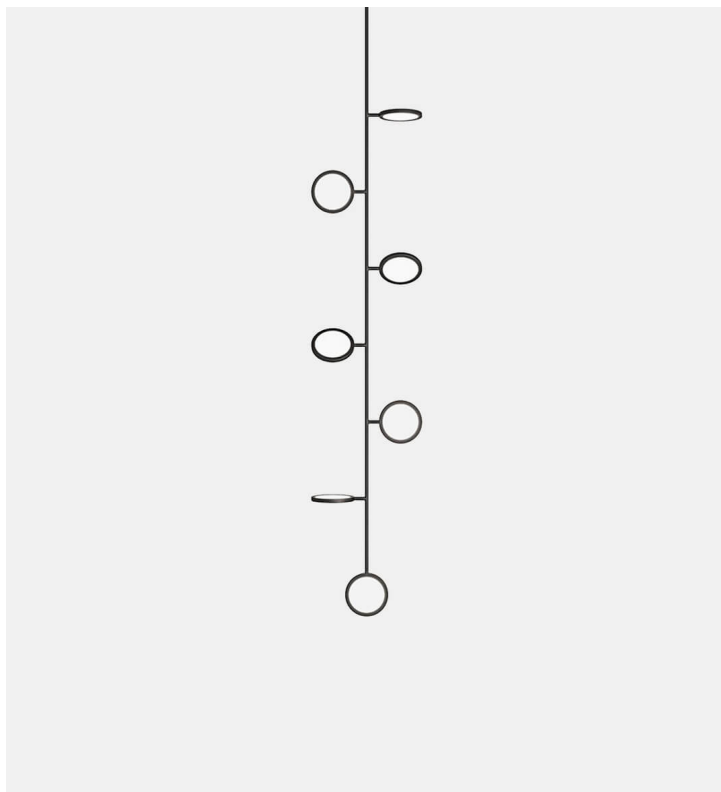

Discus Vine 7

Matter Made

Product Type Ceiling

Discus is a spare and graphically compelling lighting collection. Made from modular components, the design is adaptable for spaces ranging from intimate to monumental. Dimmable LEDs cast a warm diffused light through both sides of each rotatable disc.

Available in warm white 2700k LEDs or cooler 3000k LEDs.

Materials

Brass, Aluminum, Steel, Glass

Dimensions

L 9.6" x W 24.6" x H 112.5"

L 24.4cm x W 62.5cm x H 285.8cm

Finishes

- Satin Brass
- Satin Blackened Brass

94.5W

120V / 220V input

LED Driver

NPF-120D-24

Dimming

0-10V

Canopy

Dia 10.75" x H 1.75" / Dia 27.3cm x H 4.45cm

Drop Length

36" / 91.4cm drop provided.

Drops longer than 36" will incur a fee.

Custom drops are made per order and cannot be adjusted on site

Certification

UL, CE

UPON ORDERING THIS DESIGN

Specify any details needed to place order.