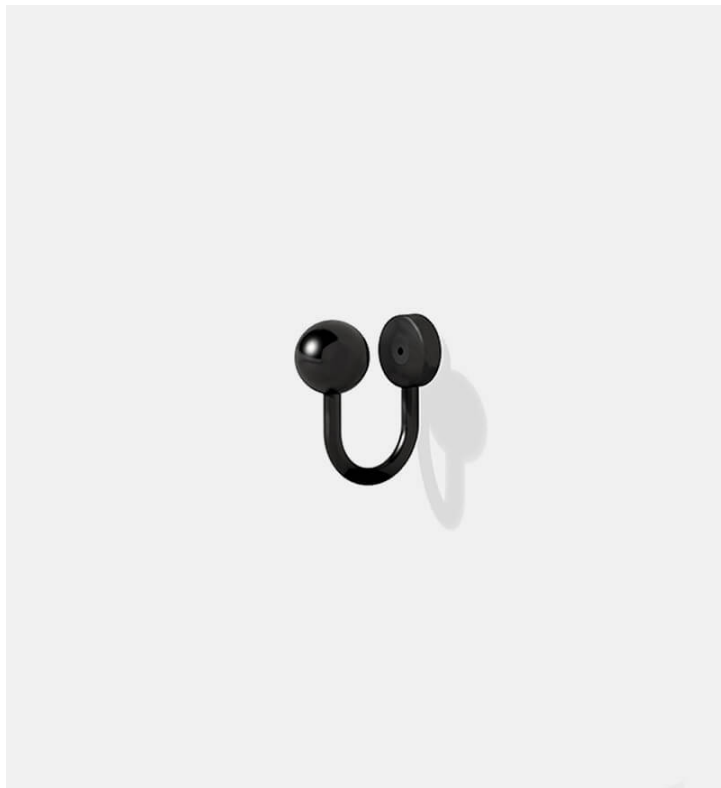

## PA Hook

Matter Made

**Product Type** Object

PA Hook takes an essentialist approach to its form and function harking to both the fluidity of the Eames and the stripped down hardness of piercings. The simple design of the coat hook attaches to the wall with a single fastener and a hidden pin to prevent turning.

**Materials**

Steel

**Dimensions**

L 2" x W 1" x H 2.2"

L 5cm x W 2.5cm x H 5.6cm

**Finishes**

- Black

**Weight**