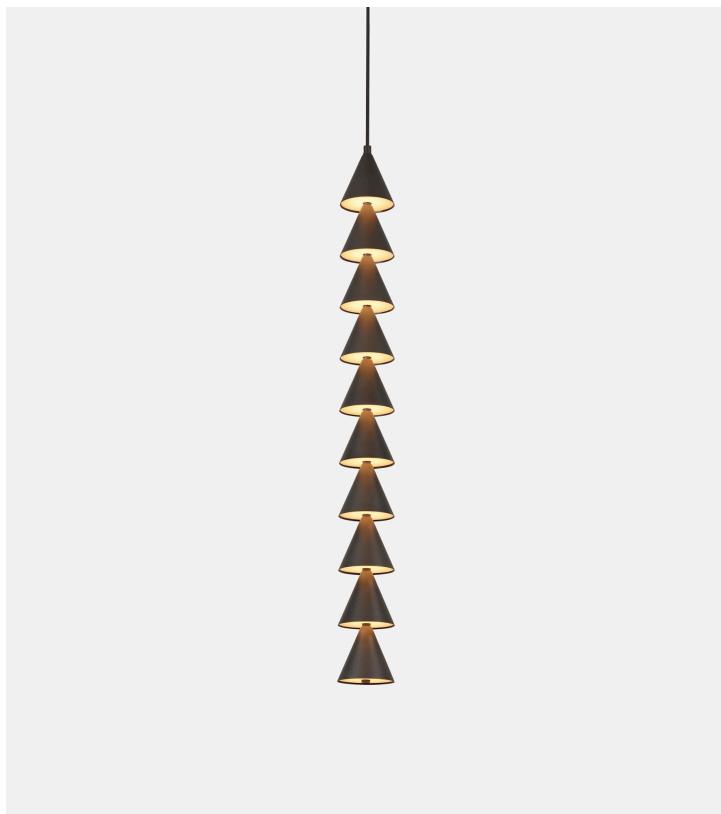

Legato Strings

Matter Made

Product Type Ceiling

Legato, a musical reference indicating a smooth and unbroken connection of notes, is a modular system of lights that follows this same principle. Legato is available in both vertical and horizontal configurations. The vertical strings offer flexible possibilities — from a pendant to a soaring column of modules. The modules can be oriented facing up, producing soft light reflected from the ceiling, facing down for more direct illumination, or a combination of both.

Materials

Aluminum, brass, acrylic

Dimensions

Height dependent upon configuration

Standard configuration: 10 cones

L 6.25" x W 6.25" x H 60" (std config)

L 15.9cm x W 15.9cm x H 152cm (std config)

L 6.25" x W 6.25" x H 6" (per cone)