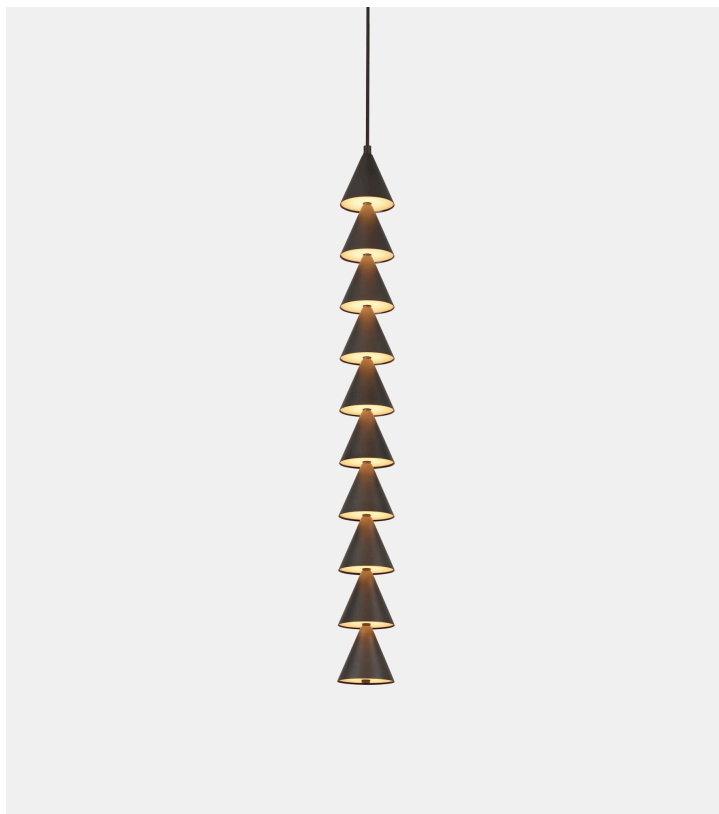

Legato Strings

Matter Made

Product Type Ceiling

Legato, a musical reference indicating a smooth and unbroken connection of notes, is a modular system of lights that follows this same principle. Legato is available in both vertical and horizontal configurations. The vertical strings offer flexible possibilities — from a pendant to a soaring column of modules. The modules can be oriented facing up, producing soft light reflected from the ceiling, facing down for more direct illumination, or a combination of both.

Materials

Aluminum, brass, acrylic

Dimensions

Height dependent upon configuration

Standard configuration: 10 cones

L 6.25" x W 6.25" x H 60" (std config)

L 15.9cm x W 15.9cm x H 152cm (std config)

L 6.25" x W 6.25" x H 6" (per cone)