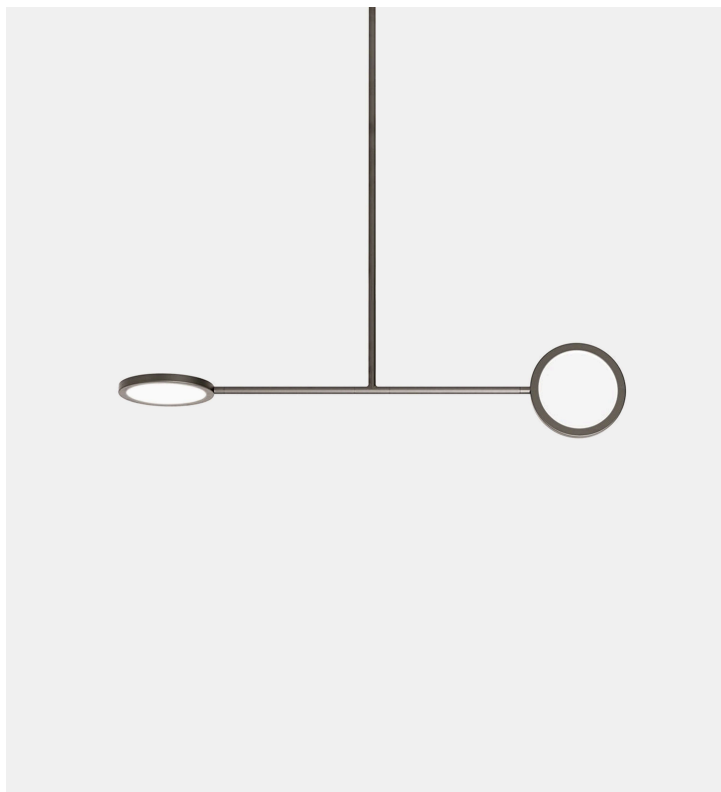

## Discus Pendant 2

Matter Made

**Product Type** Ceiling

Discus is a spare and graphically compelling lighting collection. Made from modular components, the design is adaptable for spaces ranging from intimate to monumental. Dimmable LEDs cast a warm diffused light through both sides of each rotatable disc.

Available in warm white 2700k LEDs or cooler 3000k LEDs.

**Materials**

Brass, Aluminum, Glass

**Dimensions**

L 51.5" x W 9.6" x H 9.6"

L 130.8cm x W 24.4cm x H 24.4cm

**Finishes**

- Satin Brass
- Satin Blackened Brass

Dia 6" x H 1" / Dia 15.2cm x H 2.5cm

**Drop Length**

36" / 91.4cm drop provided.

Drops longer than 36" will incur a fee.

Custom drops are made per order and cannot be adjusted on site.

**Certification**

UL, CE