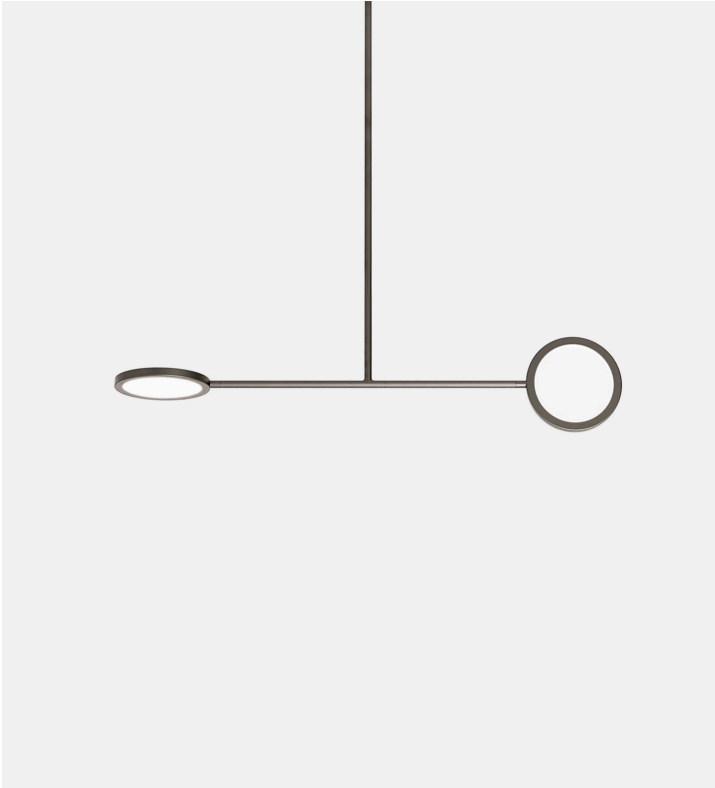

Discus Pendant 2

Matter Made

Product Type Ceiling

Discus is a spare and graphically compelling lighting collection. Made from modular components, the design is adaptable for spaces ranging from intimate to monumental. Dimmable LEDs cast a warm diffused light through both sides of each rotatable disc.

Available in warm white 2700k LEDs or cooler 3000k LEDs.

Materials

Brass, Aluminum, Glass

Dimensions

L 51.5" x W 9.6" x H 9.6"

L 130.8cm x W 24.4cm x H 24.4cm

Finishes

- Satin Brass
- Satin Blackened Brass

Dia 6" x H 1" / Dia 15.2cm x H 2.5cm

Drop Length

36" / 91.4cm drop provided.

Drops longer than 36" will incur a fee.

Custom drops are made per order and cannot be adjusted on site.

Certification

UL, CE

UPON ORDERING THIS DESIGN