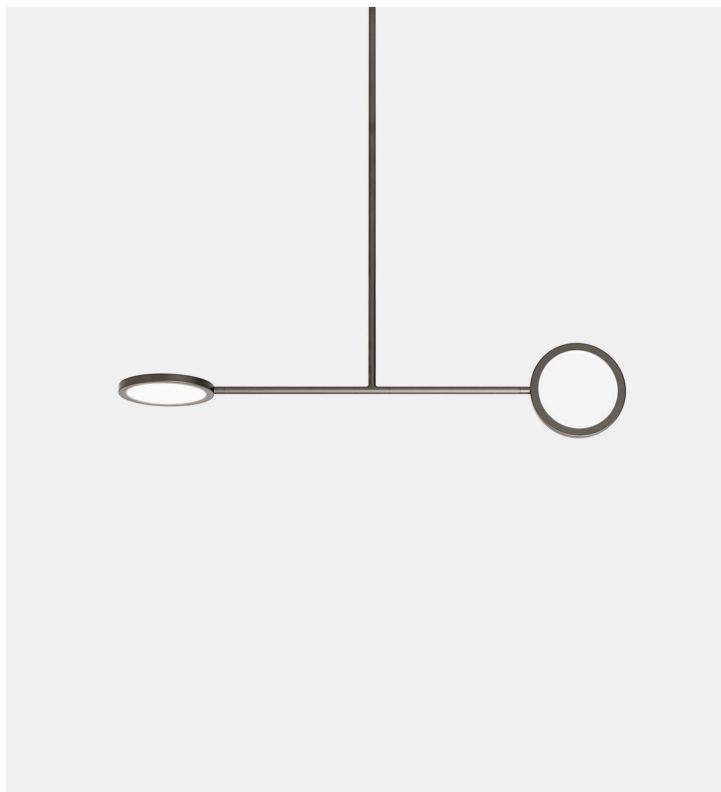

Discus Pendant 2

Matter Made

Product Type Ceiling

Discus is a spare and graphically compelling lighting collection. Made from modular components, the design is adaptable for spaces ranging from intimate to monumental. Dimmable LEDs cast a warm diffused light through both sides of each rotatable disc.

Available in warm white 2700k LEDs or cooler 3000k LEDs.

Materials

Brass, Aluminum, Glass

Dimensions

L 51.5" x W 9.6" x H 9.6"

L 130.8cm x W 24.4cm x H 24.4cm

Finishes

- Satin Brass
- Satin Blackened Brass

Dia 6" x H 1" / Dia 15.2cm x H 2.5cm

Drop Length

36" / 91.4cm drop provided.

Drops longer than 36" will incur a fee.

Custom drops are made per order and cannot be adjusted on site.

Certification

UL, CE

UPON ORDERING THIS DESIGN