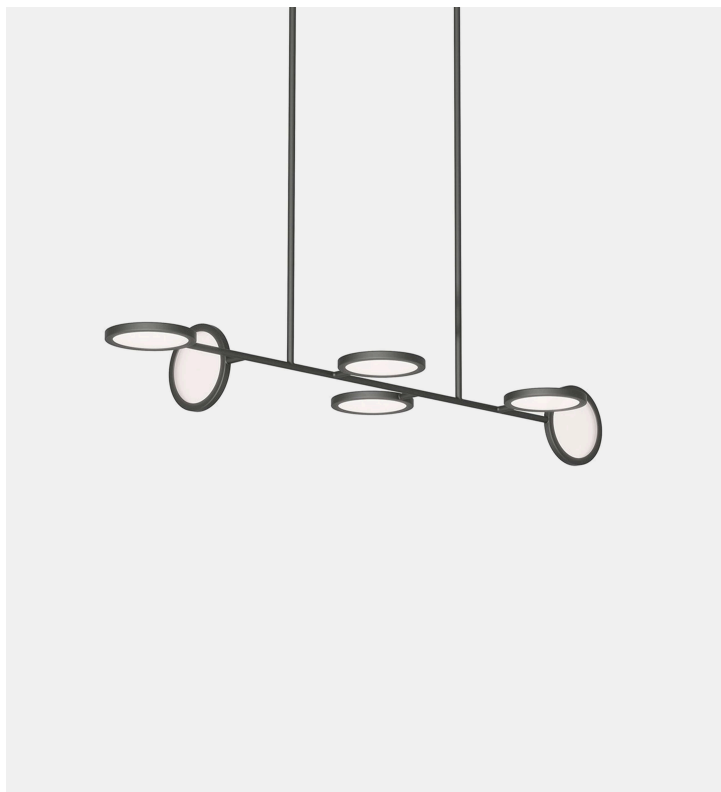

Discus Horizontal 6

Matter Made

Product Type Ceiling

Discus is a spare and graphically compelling lighting collection. Made from modular components, the design is adaptable for spaces ranging from intimate to monumental. Dimmable LEDs cast a warm diffused light through both sides of each rotatable disc.

Available in warm white 2700k LEDs or cooler 3000k LEDs.

Materials

Brass, Aluminum, Glass

Dimensions

L 75" x W 24.6" x H 9.6"

L 190.5cm x W 62.5cm x H 24.4cm

Finishes

- Satin Brass
- Satin Blackened Brass

150lbs

68kgs

Lead Time

10-12 weeks

Light Source

3528 LEDs

2700k or 3000k

2422lm

92.3W

120V / 220V input

LED Driver

NPF-120D-24

Dimming

0-10V

Canopies

Dia 10.75" x H 1.75" / Dia 27.3cm x H 4.45cm (provided)