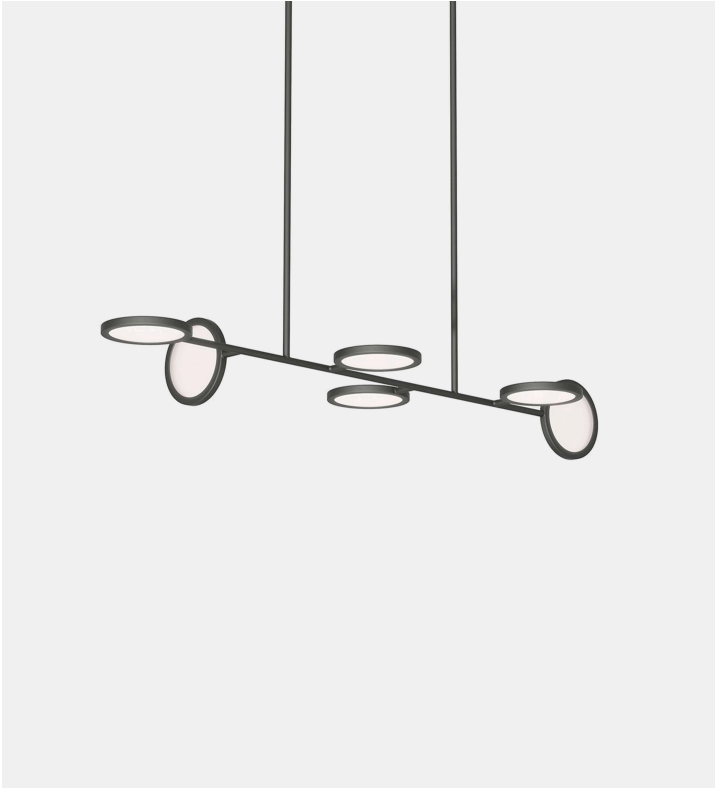

Discus Horizontal 6

Matter Made

Product Type Ceiling

Discus is a spare and graphically compelling lighting collection. Made from modular components, the design is adaptable for spaces ranging from intimate to monumental. Dimmable LEDs cast a warm diffused light through both sides of each rotatable disc.

Available in warm white 2700k LEDs or cooler 3000k LEDs.

Materials

Brass, Aluminum, Glass

Dimensions

L 75" x W 24.6" x H 9.6"

L 190.5cm x W 62.5cm x H 24.4cm

Finishes

- Satin Brass
- Satin Blackened Brass

92.3W

120V / 220V input

LED Driver

NPF-120D-24

Dimming

0-10V

Canopies

Dia 10.75" x H 1.75" / Dia 27.3cm x H 4.45cm (provided)