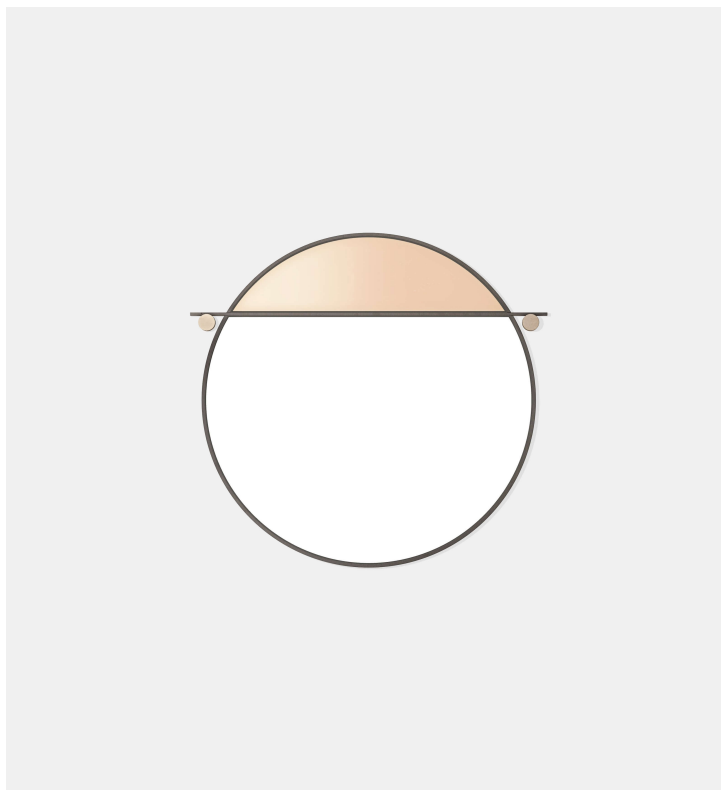

Abal Round Mirror

Matter Made

Product Type Mirror

The Abal Mirror collection is made from simple geometries with a metal frame dividing the mirror in half with an upper panel of painted glass. The Abal Round Mirror is available in two sizes and three painted glass colors - Black, Deep Blue, and Neutral Pink.

Dimensions

Large

Ø40" x D0.75"

Ø101.6cm x D1.9cm

Small

Ø25" x D0.75"

Ø63.5cm x D1.9cm

Weight