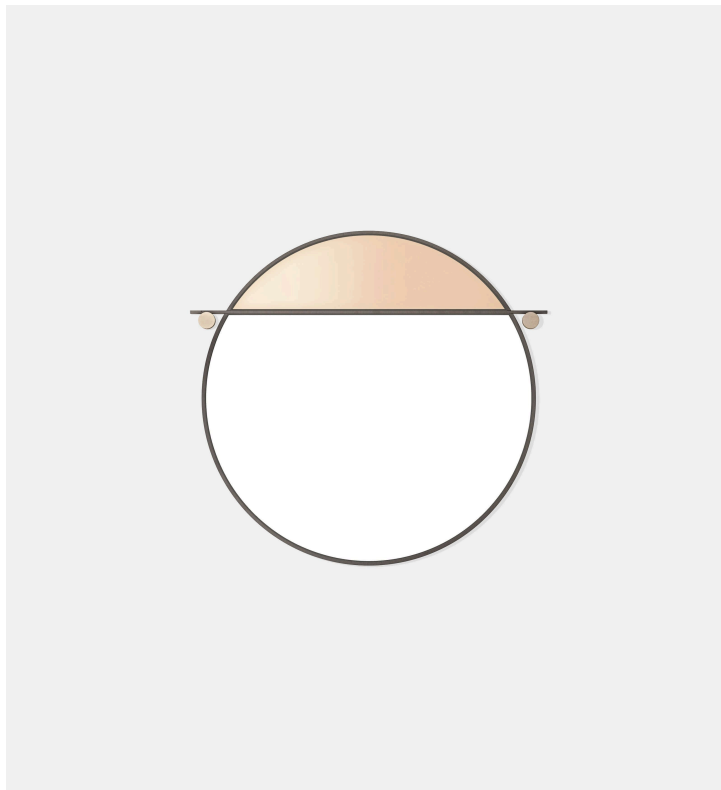

Abal Round Mirror

Matter Made

Product Type Mirror

The Abal Mirror collection is made from simple geometries with a metal frame dividing the mirror in half with an upper panel of painted glass. The Abal Round Mirror is available in two sizes and three painted glass colors - Black, Deep Blue, and Neutral Pink. ***This product is discontinued & stock is limited.*** Please contact sales@mattermade.us for current inventory.

Dimensions

Large

Ø40" x D0.75"

Ø101.6cm x D1.9cm

Small

Ø25" x D0.75"

Ø63.5cm x D1.9cm

Weight