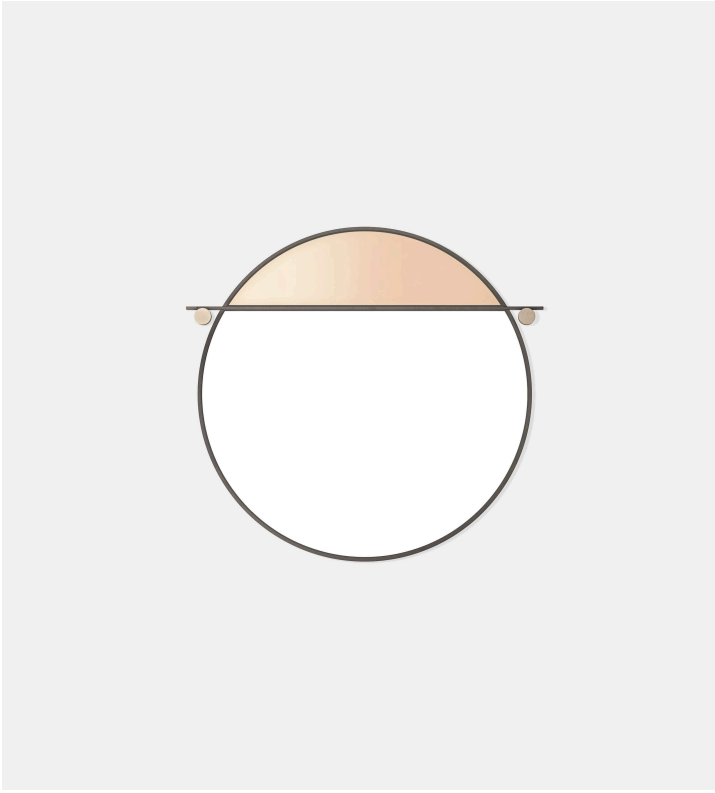

Abal Round Mirror

Matter Made

Product Type Mirror

The Abal Mirror collection is made from simple geometries with a metal frame dividing the mirror in half with an upper panel of painted glass. The Abal Round Mirror is available in two sizes and three painted glass colors - Black, Deep Blue, and Neutral Pink. ***This product is discontinued & stock is limited.*** Please contact sales@mattermade.us for current inventory.

Dimensions

Large

Ø40" x D0.75"

Ø101.6cm x D1.9cm

Small

Ø25" x D0.75"

Ø63.5cm x D1.9cm

Weight