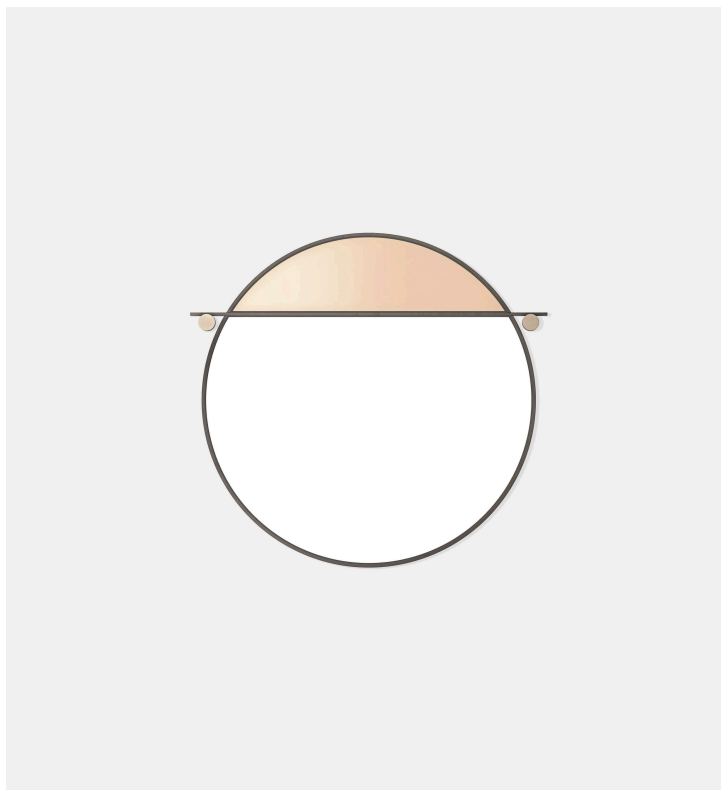

Abal Round Mirror

Matter Made

Product Type Mirror

The Abal Mirror collection is made from simple geometries with a metal frame dividing the mirror in half with an upper panel of painted glass. The Abal Round Mirror is available in two sizes and three painted glass colors - Black, Deep Blue, and Neutral Pink. ***This product is discontinued & stock is limited.*** Please contact sales@mattermade.us for current inventory.

Dimensions

Large

Ø40" x D0.75"

Ø101.6cm x D1.9cm

Small

Ø25" x D0.75"

Ø63.5cm x D1.9cm

Weight