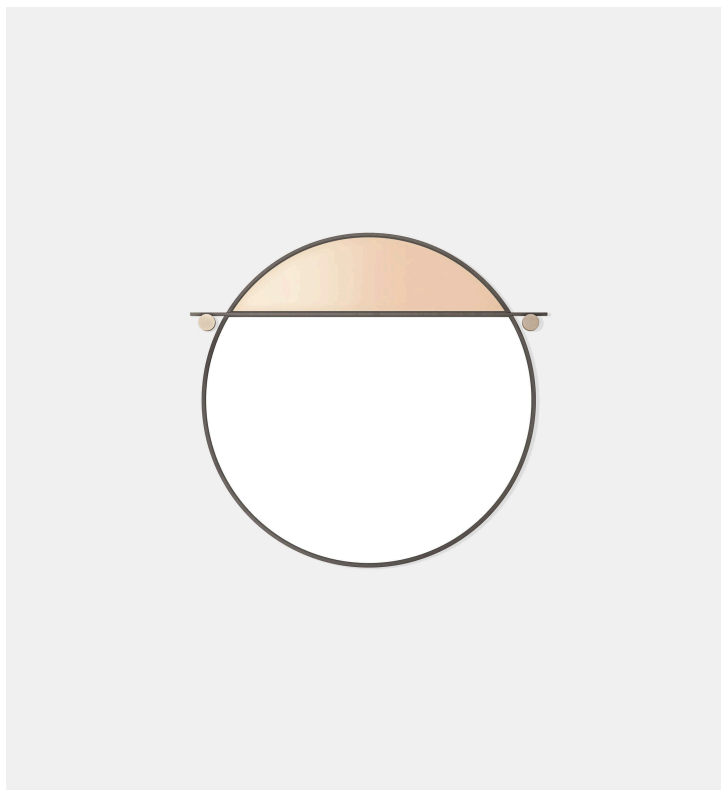

## Abal Round Mirror

Matter Made

**Product Type** Mirror

The Abal Mirror collection is made from simple geometries with a metal frame dividing the mirror in half with an upper panel of painted glass. The Abal Round Mirror is available in two sizes and three painted glass colors - Black, Deep Blue, and Neutral Pink. ***This product is discontinued & stock is limited.*** Please contact [sales@mattermade.us](mailto:sales@mattermade.us) for current inventory.

### **Dimensions**

Large

Ø40" x D0.75"

Ø101.6cm x D1.9cm

Small

Ø25" x D0.75"

Ø63.5cm x D1.9cm