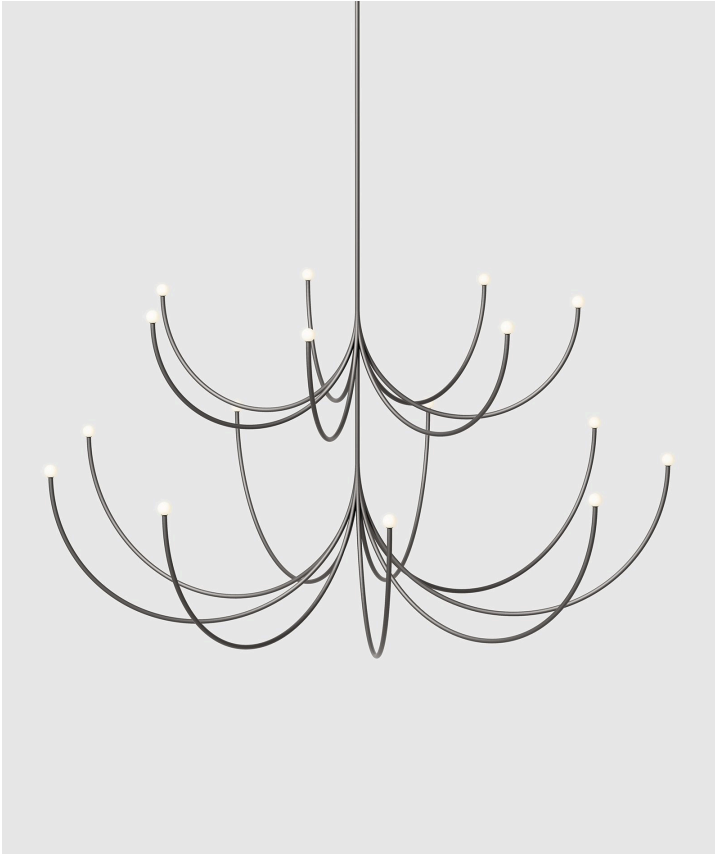

## Arca 2-Tier Chandelier - Medium / Large

Matter Made

**Product Type** Ceiling

Arca is a lighting system whose form is a play of contrasts between the classical swooping branches and the spare minimalism of its linear, black composition. Tiers can be easily added together to create a unique chandelier.

This Arca 2-Tier variation is composed of Medium and Large tiers.

### **Dimensions**

L 50" x W 50" x H 29"

L 127cm x W 127cm x H 73.6cm