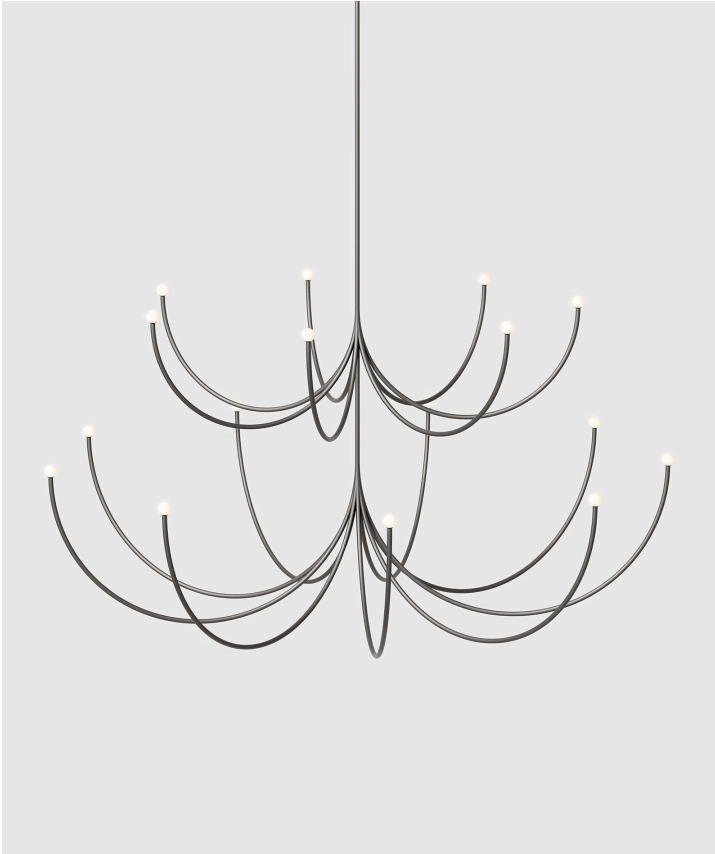

Arca 2-Tier Chandelier - Medium / Large

Matter Made

Product Type Ceiling

Arca is a lighting system whose form is a play of contrasts between the classical swooping branches and the spare minimalism of its linear, black composition. Tiers can be easily added together to create a unique chandelier.

This Arca 2-Tier variation is composed of Medium and Large tiers.

Materials

Brass, Glass

Dimensions

L 50" x W 50" x H 29"

L 127cm x W 127cm x H 73.6cm

Finishes

- Satin Blackened Brass
- Nickel Chrome
- Glossy White Powder Coat