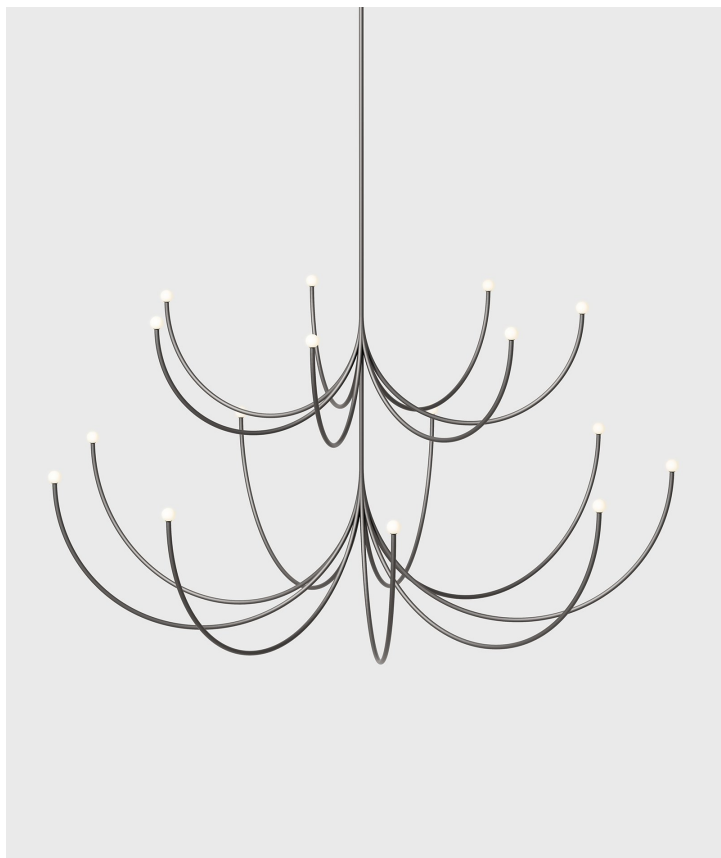

Arca 2-Tier Chandelier - Medium / Large

Matter Made

Product Type Ceiling

Arca is a lighting system whose form is a play of contrasts between the classical swooping branches and the spare minimalism of its linear, black composition. Tiers can be easily added together to create a unique chandelier.

This Arca 2-Tier variation is composed of Medium and Large tiers.

Dimensions

L 50" x W 50" x H 29"

L 127cm x W 127cm x H 73.6cm

Finishes

- Satin Blackened Brass
- Nickel Chrome
- Glossy White Powder Coat
- Flat Black Powder Coats

Drop Length

36" / 91.4cm drop provided

Custom drops are made per order and cannot be adjusted on site

UPON ORDERING THIS DESIGN

Specify any details needed to place order.

These should be selection items on the website.